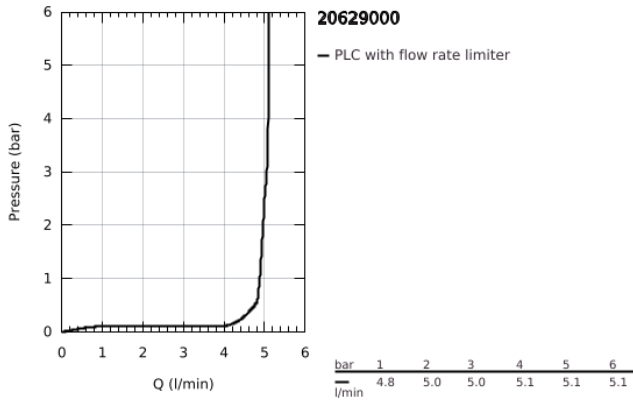

20 629 000 **ALLURE BRILLIANT 3-HOLE BASIN MIXER 1/2"**
L-SIZE

PRODUCT DESCRIPTION

- Colour: chrome
- wall mounted
- without concealed body
- for use with rough-in set 29 025 002
- headparts 1/2" - 90°
- GROHE LongLife finish
- GROHE EcoJoy - less water, perfect flow
- maximum flow rate (at 3 bar): 5 l/min
- spout with integrated mousseur
- centre distance 200 mm
- projection 210 mm

20 629 000 **ALLURE BRILLIANT 3-HOLE BASIN MIXER 1/2"**
L-SIZE

SPARE PARTS, October 2021 – now

- 1: Handle pair (Spare part-nr. 48326000)
- 2: Extension for spindle (Spare part-nr. 45988000)
- 3: Race (Spare part-nr. 46794000)