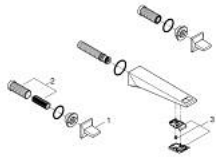

20 629 000 **ALLURE BRILLIANT 3-HOLE BASIN MIXER 1/2"**
L-SIZE

PRODUCT DESCRIPTION

- Colour: chrome
- wall mounted
- without concealed body
- for use with rough-in set 29 025 002
- headparts 1/2" - 90°
- GROHE LongLife finish
- GROHE EcoJoy - less water, perfect flow
- maximum flow rate (at 3 bar): 5 l/min
- spout with integrated mousseur
- centre distance 200 mm
- projection 210 mm

20 629 000 **ALLURE BRILLIANT 3-HOLE BASIN MIXER 1/2"**
L-SIZE

SPARE PARTS, October 2021 – now

- 1: Handle pair (Spare part-nr. 48326000)
- 2: Extension for spindle (Spare part-nr. 45988000)
- 3: Race (Spare part-nr. 46794000)