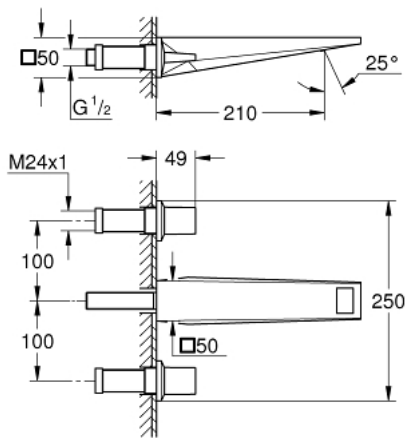

20 629 000 **ALLURE BRILLIANT 3-HOLE BASIN MIXER 1/2"**
L-SIZE

PRODUCT DESCRIPTION

- Colour: chrome
- wall mounted
- without concealed body
- for use with rough-in set 29 025 002
- headparts 1/2" - 90°
- GROHE LongLife finish
- GROHE EcoJoy - less water, perfect flow
- maximum flow rate (at 3 bar): 5 l/min
- spout with integrated mousseur
- centre distance 200 mm
- projection 210 mm

20 629 000 **ALLURE BRILLIANT 3-HOLE BASIN MIXER 1/2"**
L-SIZE

SPARE PARTS, October 2021 – now

- 1: Handle pair (Spare part-nr. 48326000)
- 2: Extension for spindle (Spare part-nr. 45988000)
- 3: Race (Spare part-nr. 46794000)