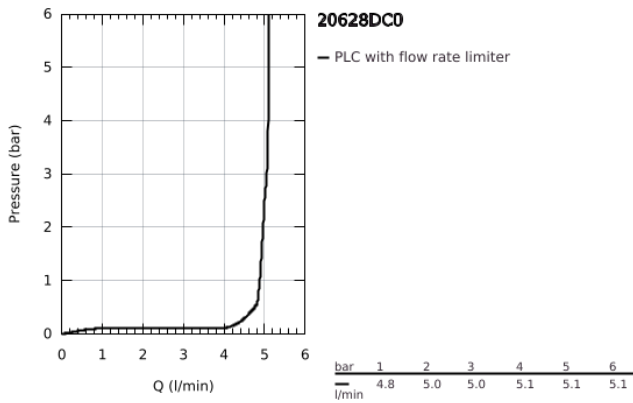

## 20 628 DC0 ALLURE BRILLIANT 3-HOLE BASIN MIXER 1/2" M-SIZE

### PRODUCT DESCRIPTION

- Colour: supersteel
- wall mounted
- without concealed body
- for use with rough-in set 29 025 002
- headparts 1/2" - 90°
- GROHE LongLife finish
- GROHE EcoJoy - less water, perfect flow
- maximum flow rate (at 3 bar): 5 l/min
- spout with integrated mousseur
- centre distance 200 mm
- projection 161 mm

20 628 DC0 **ALLURE BRILLIANT 3-HOLE BASIN MIXER 1/2"**  
**M-SIZE**

**SPARE PARTS**, October 2021 – now

- 1: Handle pair (Spare part-nr. 48326DC0)
- 2: Extension for spindle (Spare part-nr. 45988000)
- 3: Race (Spare part-nr. 46794DC0)