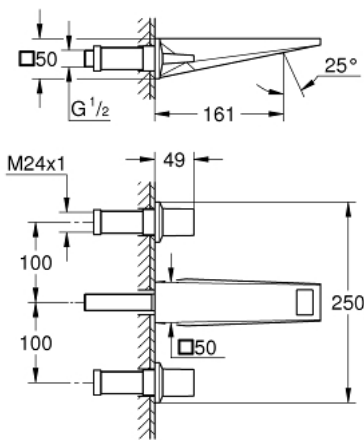

## 20 628 DC0 ALLURE BRILLIANT 3-HOLE BASIN MIXER 1/2" M-SIZE

### PRODUCT DESCRIPTION

- Colour: supersteel
- wall mounted
- without concealed body
- for use with rough-in set 29 025 002
- headparts 1/2" - 90°
- GROHE LongLife finish
- GROHE EcoJoy - less water, perfect flow
- maximum flow rate (at 3 bar): 5 l/min
- spout with integrated mousseur
- centre distance 200 mm
- projection 161 mm

20 628 DC0 **ALLURE BRILLIANT 3-HOLE BASIN MIXER 1/2"**  
**M-SIZE**

**SPARE PARTS**, October 2021 – now

- 1: Handle pair (Spare part-nr. 48326DC0)
- 2: Extension for spindle (Spare part-nr. 45988000)
- 3: Race (Spare part-nr. 46794DC0)