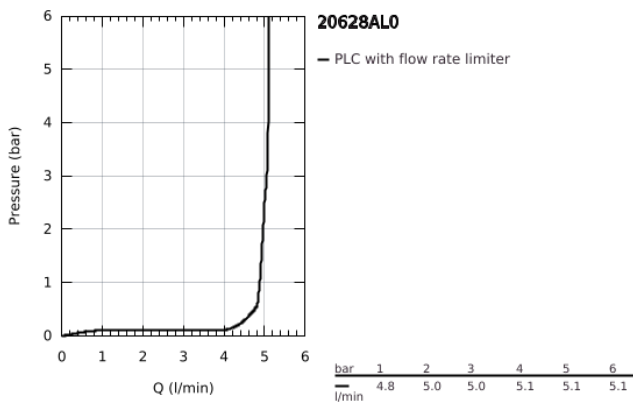

20 628 AL0 ALLURE BRILLIANT 3-HOLE BASIN MIXER 1/2" M-SIZE

PRODUCT DESCRIPTION

- Colour: brushed hard graphite
- wall mounted
- without concealed body
- for use with rough-in set 29 025 002
- headparts 1/2" - 90°
- GROHE LongLife finish
- GROHE EcoJoy - less water, perfect flow
- maximum flow rate (at 3 bar): 5 l/min
- spout with integrated mousseur
- centre distance 200 mm
- projection 161 mm

20 628 AL0 **ALLURE BRILLIANT 3-HOLE BASIN MIXER 1/2"**
M-SIZE

SPARE PARTS, October 2021 – now

- 1: Handle pair (Spare part-nr. 48326AL0)
- 2: Extension for spindle (Spare part-nr. 45988000)
- 3: Race (Spare part-nr. 46794AL0)