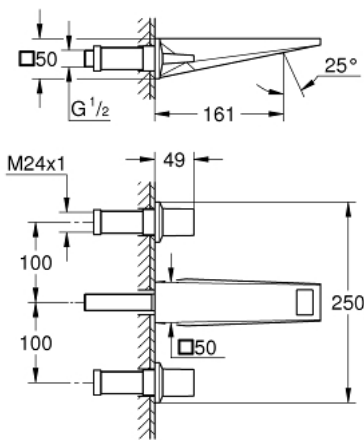

20 628 AL0 ALLURE BRILLIANT 3-HOLE BASIN MIXER 1/2" M-SIZE

PRODUCT DESCRIPTION

- Colour: brushed hard graphite
- wall mounted
- without concealed body
- for use with rough-in set 29 025 002
- headparts 1/2" - 90°
- GROHE LongLife finish
- GROHE EcoJoy - less water, perfect flow
- maximum flow rate (at 3 bar): 5 l/min
- spout with integrated mousseur
- centre distance 200 mm
- projection 161 mm

20 628 AL0 **ALLURE BRILLIANT 3-HOLE BASIN MIXER 1/2"**
M-SIZE

SPARE PARTS, October 2021 – now

- 1: Handle pair (Spare part-nr. 48326AL0)
- 2: Extension for spindle (Spare part-nr. 45988000)
- 3: Race (Spare part-nr. 46794AL0)