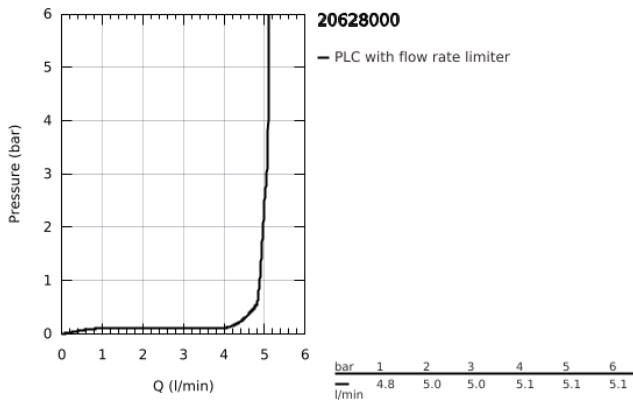

20 628 000 **ALLURE BRILLIANT 3-HOLE BASIN MIXER 1/2"**
M-SIZE

PRODUCT DESCRIPTION

- Colour: chrome
- wall mounted
- without concealed body
- for use with rough-in set 29 025 002
- headparts 1/2" - 90°
- GROHE LongLife finish
- GROHE EcoJoy - less water, perfect flow
- maximum flow rate (at 3 bar): 5 l/min
- spout with integrated mousseur
- centre distance 200 mm
- projection 161 mm

20 628 000 **ALLURE BRILLIANT 3-HOLE BASIN MIXER 1/2"**
M-SIZE

SPARE PARTS, October 2021 – now

- 1: Handle pair (Spare part-nr. 48326000)
- 2: Extension for spindle (Spare part-nr. 45988000)
- 3: Race (Spare part-nr. 46794000)