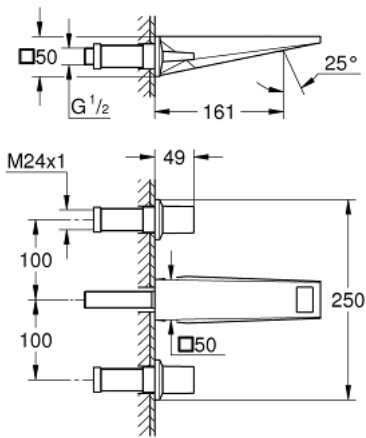

20 628 000 **ALLURE BRILLIANT 3-HOLE BASIN MIXER 1/2"**
M-SIZE

PRODUCT DESCRIPTION

- Colour: chrome
- wall mounted
- without concealed body
- for use with rough-in set 29 025 002
- headparts 1/2" - 90°
- GROHE LongLife finish
- GROHE EcoJoy - less water, perfect flow
- maximum flow rate (at 3 bar): 5 l/min
- spout with integrated mousseur
- centre distance 200 mm
- projection 161 mm

20 628 000 **ALLURE BRILLIANT 3-HOLE BASIN MIXER 1/2"**
M-SIZE

SPARE PARTS, October 2021 – now

- 1: Handle pair (Spare part-nr. 48326000)
- 2: Extension for spindle (Spare part-nr. 45988000)
- 3: Race (Spare part-nr. 46794000)