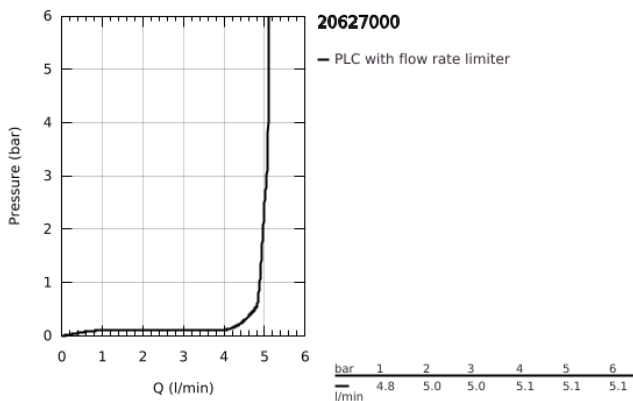

20 627 000 **ALLURE BRILLIANT 3-HOLE BASIN MIXER 1/2"**  
**L-SIZE**

**PRODUCT DESCRIPTION**

- Colour: chrome
- ceramic headparts 1/2", 90°
- GROHE LongLife finish
- GROHE EcoJoy - less water, perfect flow
- maximum flow rate (at 3 bar): 5 l/min
- spout with integrated mousseur
- pop-up waste set 1 1/4"
- flexible connection hoses between spout and side valves

20 627 000 **ALLURE BRILLIANT 3-HOLE BASIN MIXER 1/2"**  
**L-SIZE**

**SPARE PARTS**, October 2021 – now

- 1: Handle pair (Spare part-nr. 48320000)
- 2: Ceramic headpart, 1/2" (Spare part-nr. 45882000)
- 2.1: O-ring Ø18,2 x Ø1,7 (Spare part-nr. 0392400M)
- 3: Ceramic headpart, 1/2" (Spare part-nr. 45883000)
- 3.1: O-ring Ø18,2 x Ø1,7 (Spare part-nr. 0392400M)
- 4: Pop-up rod (Spare part-nr. 46787000)
- 5: Race (Spare part-nr. 46794000)
- 6: Shank mounting kit (Spare part-nr. 46671000)
- 7: Compression union 3/8" (Spare part-nr. 12914000)
- 7.1: Seal (Spare part-nr. 45279000)
- 8: Coupling nut 1/2" (Spare part-nr. 1290100M)
- 8.1: Fibre seal dia. Ø18.5 x Ø12 x 2 (Spare part-nr. 0138900M)
- 9: Waste set 1 1/4" (Spare part-nr. 28910000)
- 9.1: Plug (Spare part-nr. 07182000)
- 9.2: Eccentric rod (Spare part-nr. 07052000)
- 10: Flexible connection hose (Spare part-nr. 45704000)
- 11: Mounting wrench (Spare part-nr. 19017000)\*
- 12: Eccentric rod (Spare part-nr. 07341000)\*
- 13: Coupling nut 1/2" x 14.5 mm (Spare part-nr. 1290200M)\*