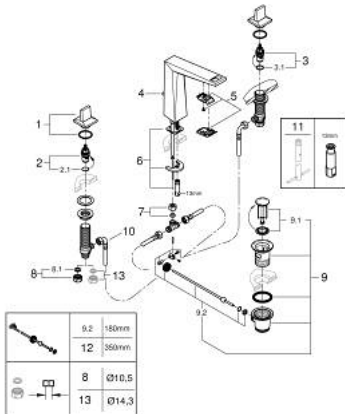

20 627 000 **ALLURE BRILLIANT 3-HOLE BASIN MIXER 1/2"**  
**L-SIZE**

**PRODUCT DESCRIPTION**

- Colour: chrome
- ceramic headparts 1/2", 90°
- GROHE LongLife finish
- GROHE EcoJoy - less water, perfect flow
- maximum flow rate (at 3 bar): 5 l/min
- spout with integrated mousseur
- pop-up waste set 1 1/4"
- flexible connection hoses between spout and side valves

20 627 000 **ALLURE BRILLIANT 3-HOLE BASIN MIXER 1/2"**  
**L-SIZE**

**SPARE PARTS**, October 2021 – now

- 1: Handle pair (Spare part-nr. 48320000)
- 2: Ceramic headpart, 1/2" (Spare part-nr. 45882000)
- 2.1: O-ring Ø18,2 x Ø1,7 (Spare part-nr. 0392400M)
- 3: Ceramic headpart, 1/2" (Spare part-nr. 45883000)
- 3.1: O-ring Ø18,2 x Ø1,7 (Spare part-nr. 0392400M)
- 4: Pop-up rod (Spare part-nr. 46787000)
- 5: Race (Spare part-nr. 46794000)
- 6: Shank mounting kit (Spare part-nr. 46671000)
- 7: Compression union 3/8" (Spare part-nr. 12914000)
- 7.1: Seal (Spare part-nr. 45279000)
- 8: Coupling nut 1/2" (Spare part-nr. 1290100M)
- 8.1: Fibre seal dia. Ø18.5 x Ø12 x 2 (Spare part-nr. 0138900M)
- 9: Waste set 1 1/4" (Spare part-nr. 28910000)
- 9.1: Plug (Spare part-nr. 07182000)
- 9.2: Eccentric rod (Spare part-nr. 07052000)
- 10: Flexible connection hose (Spare part-nr. 45704000)
- 11: Mounting wrench (Spare part-nr. 19017000)\*
- 12: Eccentric rod (Spare part-nr. 07341000)\*
- 13: Coupling nut 1/2" x 14.5 mm (Spare part-nr. 1290200M)\*