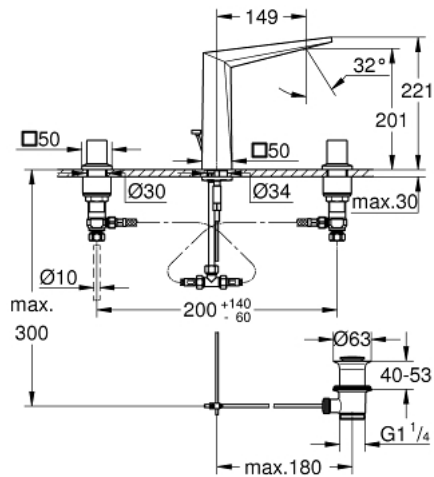

20 627 000 **ALLURE BRILLIANT 3-HOLE BASIN MIXER 1/2"**  
**L-SIZE**

**PRODUCT DESCRIPTION**

- Colour: chrome
- ceramic headparts 1/2", 90°
- GROHE LongLife finish
- GROHE EcoJoy - less water, perfect flow
- maximum flow rate (at 3 bar): 5 l/min
- spout with integrated mousseur
- pop-up waste set 1 1/4"
- flexible connection hoses between spout and side valves

20 627 000 **ALLURE BRILLIANT 3-HOLE BASIN MIXER 1/2"**  
**L-SIZE**

**SPARE PARTS**, October 2021 – now

- 1: Handle pair (Spare part-nr. 48320000)
- 2: Ceramic headpart, 1/2" (Spare part-nr. 45882000)
- 2.1: O-ring Ø18,2 x Ø1,7 (Spare part-nr. 0392400M)
- 3: Ceramic headpart, 1/2" (Spare part-nr. 45883000)
- 3.1: O-ring Ø18,2 x Ø1,7 (Spare part-nr. 0392400M)
- 4: Pop-up rod (Spare part-nr. 46787000)
- 5: Race (Spare part-nr. 46794000)
- 6: Shank mounting kit (Spare part-nr. 46671000)
- 7: Compression union 3/8" (Spare part-nr. 12914000)
- 7.1: Seal (Spare part-nr. 45279000)
- 8: Coupling nut 1/2" (Spare part-nr. 1290100M)
- 8.1: Fibre seal dia. Ø18.5 x Ø12 x 2 (Spare part-nr. 0138900M)
- 9: Waste set 1 1/4" (Spare part-nr. 28910000)
- 9.1: Plug (Spare part-nr. 07182000)
- 9.2: Eccentric rod (Spare part-nr. 07052000)
- 10: Flexible connection hose (Spare part-nr. 45704000)
- 11: Mounting wrench (Spare part-nr. 19017000)\*
- 12: Eccentric rod (Spare part-nr. 07341000)\*
- 13: Coupling nut 1/2" x 14.5 mm (Spare part-nr. 1290200M)\*