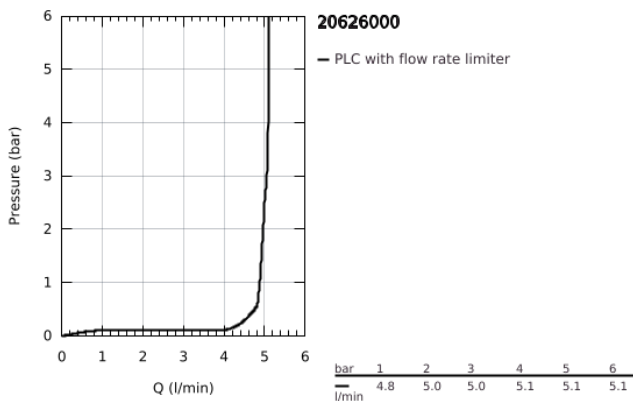

20 626 000 **ALLURE BRILLIANT 3-HOLE BASIN MIXER 1/2"**
M-SIZE

PRODUCT DESCRIPTION

- Colour: chrome
- ceramic headparts 1/2", 90°
- GROHE LongLife finish
- GROHE EcoJoy - less water, perfect flow
- maximum flow rate (at 3 bar): 5 l/min
- low spout with integrated mousseur
- pop-up waste set 1 1/4"
- flexible connection hoses between spout and side valves

20 626 000 ALLURE BRILLIANT 3-HOLE BASIN MIXER 1/2" M-SIZE

SPARE PARTS, October 2021 – now

- 1: Handle pair (Spare part-nr. 48320000)
 - 2: Ceramic headpart, 1/2" (Spare part-nr. 45882000)
 - 2.1: O-ring Ø18,2 x Ø1,7 (Spare part-nr. 0392400M)
 - 3: Ceramic headpart, 1/2" (Spare part-nr. 45883000)
 - 3.1: O-ring Ø18,2 x Ø1,7 (Spare part-nr. 0392400M)
 - 4: Pop-up rod (Spare part-nr. 46787000)
 - 5: Race (Spare part-nr. 46794000)
 - 6: Flow limiter (Spare part-nr. 48160000)
 - 7: Shank mounting kit (Spare part-nr. 46671000)
 - 8: Compression union 3/8" (Spare part-nr. 12914000)
 - 8.1: Seal (Spare part-nr. 45279000)
 - 9: Waste set 1 1/4" (Spare part-nr. 28910000)
 - 9.1: Plug (Spare part-nr. 07182000)
 - 9.2: Eccentric rod (Spare part-nr. 07052000)
 - 10: Coupling nut 1/2" (Spare part-nr. 1290100M)
 - 10.1: Fibre seal dia. Ø18.5 x Ø12 x 2 (Spare part-nr. 0138900M)
 - 11: Flexible connection hose (Spare part-nr. 45704000)
 - 12: Mounting wrench (Spare part-nr. 19017000)*
 - 13: Eccentric rod (Spare part-nr. 07341000)*
 - 14: Coupling nut 1/2" x 14.5 mm (Spare part-nr. 1290200M)*
- * Optional accessories