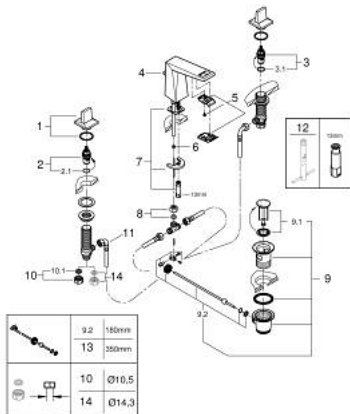

20 626 000 **ALLURE BRILLIANT 3-HOLE BASIN MIXER 1/2"**
M-SIZE

PRODUCT DESCRIPTION

- Colour: chrome
- ceramic headparts 1/2", 90°
- GROHE LongLife finish
- GROHE EcoJoy - less water, perfect flow
- maximum flow rate (at 3 bar): 5 l/min
- low spout with integrated mousseur
- pop-up waste set 1 1/4"
- flexible connection hoses between spout and side valves

20 626 000 ALLURE BRILLIANT 3-HOLE BASIN MIXER 1/2" M-SIZE

SPARE PARTS, October 2021 – now

- 1: Handle pair (Spare part-nr. 48320000)
 - 2: Ceramic headpart, 1/2" (Spare part-nr. 45882000)
 - 2.1: O-ring Ø18,2 x Ø1,7 (Spare part-nr. 0392400M)
 - 3: Ceramic headpart, 1/2" (Spare part-nr. 45883000)
 - 3.1: O-ring Ø18,2 x Ø1,7 (Spare part-nr. 0392400M)
 - 4: Pop-up rod (Spare part-nr. 46787000)
 - 5: Race (Spare part-nr. 46794000)
 - 6: Flow limiter (Spare part-nr. 48160000)
 - 7: Shank mounting kit (Spare part-nr. 46671000)
 - 8: Compression union 3/8" (Spare part-nr. 12914000)
 - 8.1: Seal (Spare part-nr. 45279000)
 - 9: Waste set 1 1/4" (Spare part-nr. 28910000)
 - 9.1: Plug (Spare part-nr. 07182000)
 - 9.2: Eccentric rod (Spare part-nr. 07052000)
 - 10: Coupling nut 1/2" (Spare part-nr. 1290100M)
 - 10.1: Fibre seal dia. Ø18.5 x Ø12 x 2 (Spare part-nr. 0138900M)
 - 11: Flexible connection hose (Spare part-nr. 45704000)
 - 12: Mounting wrench (Spare part-nr. 19017000)*
 - 13: Eccentric rod (Spare part-nr. 07341000)*
 - 14: Coupling nut 1/2" x 14.5 mm (Spare part-nr. 1290200M)*
- * Optional accessories