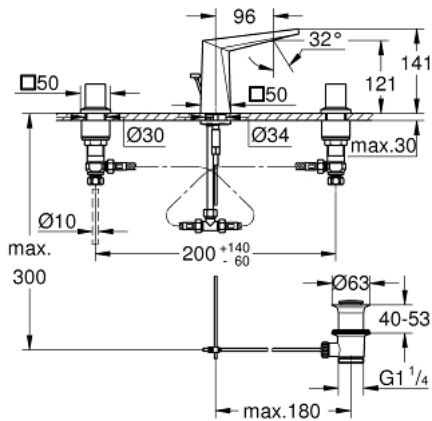

20 626 000 **ALLURE BRILLIANT 3-HOLE BASIN MIXER 1/2"**
M-SIZE

PRODUCT DESCRIPTION

- Colour: chrome
- ceramic headparts 1/2", 90°
- GROHE LongLife finish
- GROHE EcoJoy - less water, perfect flow
- maximum flow rate (at 3 bar): 5 l/min
- low spout with integrated mousseur
- pop-up waste set 1 1/4"
- flexible connection hoses between spout and side valves

20 626 000 ALLURE BRILLIANT 3-HOLE BASIN MIXER 1/2" M-SIZE

SPARE PARTS, October 2021 – now

- 1: Handle pair (Spare part-nr. 48320000)
 - 2: Ceramic headpart, 1/2" (Spare part-nr. 45882000)
 - 2.1: O-ring Ø18,2 x Ø1,7 (Spare part-nr. 0392400M)
 - 3: Ceramic headpart, 1/2" (Spare part-nr. 45883000)
 - 3.1: O-ring Ø18,2 x Ø1,7 (Spare part-nr. 0392400M)
 - 4: Pop-up rod (Spare part-nr. 46787000)
 - 5: Race (Spare part-nr. 46794000)
 - 6: Flow limiter (Spare part-nr. 48160000)
 - 7: Shank mounting kit (Spare part-nr. 46671000)
 - 8: Compression union 3/8" (Spare part-nr. 12914000)
 - 8.1: Seal (Spare part-nr. 45279000)
 - 9: Waste set 1 1/4" (Spare part-nr. 28910000)
 - 9.1: Plug (Spare part-nr. 07182000)
 - 9.2: Eccentric rod (Spare part-nr. 07052000)
 - 10: Coupling nut 1/2" (Spare part-nr. 1290100M)
 - 10.1: Fibre seal dia. Ø18.5 x Ø12 x 2 (Spare part-nr. 0138900M)
 - 11: Flexible connection hose (Spare part-nr. 45704000)
 - 12: Mounting wrench (Spare part-nr. 19017000)*
 - 13: Eccentric rod (Spare part-nr. 07341000)*
 - 14: Coupling nut 1/2" x 14.5 mm (Spare part-nr. 1290200M)*
- * Optional accessories