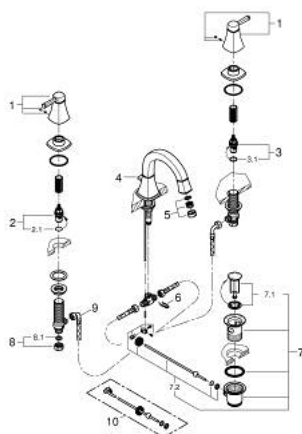

20 624 IG0 GRANDERA 3-HOLE BASIN MIXER 1/2" M-SIZE

PRODUCT DESCRIPTION

- Colour: chrome/gold
- headparts 1/2" - 90°
- GROHE LongLife finish
- GROHE EcoJoy - less water, perfect flow
- maximum flow rate (at 3 bar): 5 l/min
- GROHE AquaGuide adjustable mousseur
- pop-up waste set 1 1/4"
- flexible connection hoses between spout and side valves

20 624 IG0 GRANDERA 3-HOLE BASIN MIXER 1/2" M-SIZE

SPARE PARTS, October 2021 – now

- 1: Handle pair (Spare part-nr. 48325IG0)
- 2: Ceramic headpart, 1/2" (Spare part-nr. 45882000)
- 2.1: O-ring Ø18,2 x Ø1,7 (Spare part-nr. 0392400M)
- 3: Ceramic headpart, 1/2" (Spare part-nr. 45883000)
- 3.1: O-ring Ø18,2 x Ø1,7 (Spare part-nr. 0392400M)
- 4: Lift rod (Spare part-nr. 48200000)
- 5: Flow straightener (Spare part-nr. 46837G00)
- 6: Fixing clamp (Spare part-nr. 6554100M)
- 7: Waste set 1 1/4" (Spare part-nr. 28910IG0)
- 7.1: Plug (Spare part-nr. 07182G00)
- 7.2: Eccentric rod (Spare part-nr. 07052000)
- 8: Coupling nut 1/2" (Spare part-nr. 1290100M)
- 8.1: Fibre seal dia. Ø18.5 x Ø12 x 2 (Spare part-nr. 0138900M)
- 9: Flexible connection hose (Spare part-nr. 45704000)
- 10: Eccentric rod (Spare part-nr. 07341000)*