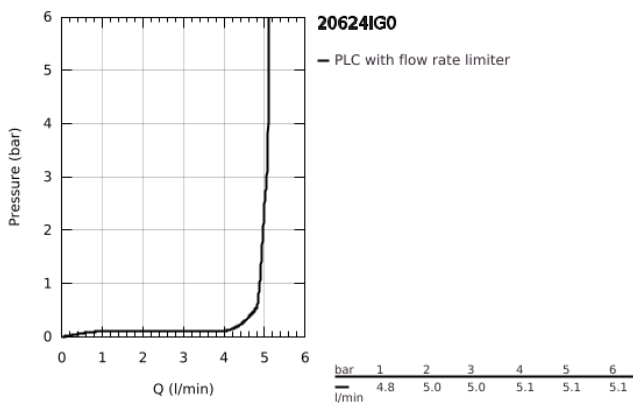

20 624 IG0 GRANDERA 3-HOLE BASIN MIXER 1/2" M-SIZE

PRODUCT DESCRIPTION

- Colour: chrome/gold
- headparts 1/2" - 90°
- GROHE LongLife finish
- GROHE EcoJoy - less water, perfect flow
- maximum flow rate (at 3 bar): 5 l/min
- GROHE AquaGuide adjustable mousseur
- pop-up waste set 1 1/4"
- flexible connection hoses between spout and side valves

20 624 IG0 GRANDERA 3-HOLE BASIN MIXER 1/2" M-SIZE

SPARE PARTS, October 2021 – now

- 1: Handle pair (Spare part-nr. 48325IG0)
- 2: Ceramic headpart, 1/2" (Spare part-nr. 45882000)
- 2.1: O-ring Ø18,2 x Ø1,7 (Spare part-nr. 0392400M)
- 3: Ceramic headpart, 1/2" (Spare part-nr. 45883000)
- 3.1: O-ring Ø18,2 x Ø1,7 (Spare part-nr. 0392400M)
- 4: Lift rod (Spare part-nr. 48200000)
- 5: Flow straightener (Spare part-nr. 46837G00)
- 6: Fixing clamp (Spare part-nr. 6554100M)
- 7: Waste set 1 1/4" (Spare part-nr. 28910IG0)
- 7.1: Plug (Spare part-nr. 07182G00)
- 7.2: Eccentric rod (Spare part-nr. 07052000)
- 8: Coupling nut 1/2" (Spare part-nr. 1290100M)
- 8.1: Fibre seal dia. Ø18.5 x Ø12 x 2 (Spare part-nr. 0138900M)
- 9: Flexible connection hose (Spare part-nr. 45704000)
- 10: Eccentric rod (Spare part-nr. 07341000)*