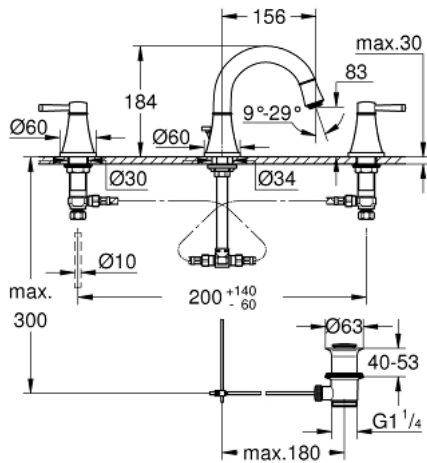

20 624 IG0 GRANDERA 3-HOLE BASIN MIXER 1/2" M-SIZE

PRODUCT DESCRIPTION

- Colour: chrome/gold
- headparts 1/2" - 90°
- GROHE LongLife finish
- GROHE EcoJoy - less water, perfect flow
- maximum flow rate (at 3 bar): 5 l/min
- GROHE AquaGuide adjustable mousseur
- pop-up waste set 1 1/4"
- flexible connection hoses between spout and side valves

20 624 IG0 GRANDERA 3-HOLE BASIN MIXER 1/2" M-SIZE

SPARE PARTS, October 2021 – now

- 1: Handle pair (Spare part-nr. 48325IG0)
- 2: Ceramic headpart, 1/2" (Spare part-nr. 45882000)
- 2.1: O-ring Ø18,2 x Ø1,7 (Spare part-nr. 0392400M)
- 3: Ceramic headpart, 1/2" (Spare part-nr. 45883000)
- 3.1: O-ring Ø18,2 x Ø1,7 (Spare part-nr. 0392400M)
- 4: Lift rod (Spare part-nr. 48200000)
- 5: Flow straightener (Spare part-nr. 46837G00)
- 6: Fixing clamp (Spare part-nr. 6554100M)
- 7: Waste set 1 1/4" (Spare part-nr. 28910IG0)
- 7.1: Plug (Spare part-nr. 07182G00)
- 7.2: Eccentric rod (Spare part-nr. 07052000)
- 8: Coupling nut 1/2" (Spare part-nr. 1290100M)
- 8.1: Fibre seal dia. Ø18.5 x Ø12 x 2 (Spare part-nr. 0138900M)
- 9: Flexible connection hose (Spare part-nr. 45704000)
- 10: Eccentric rod (Spare part-nr. 07341000)*