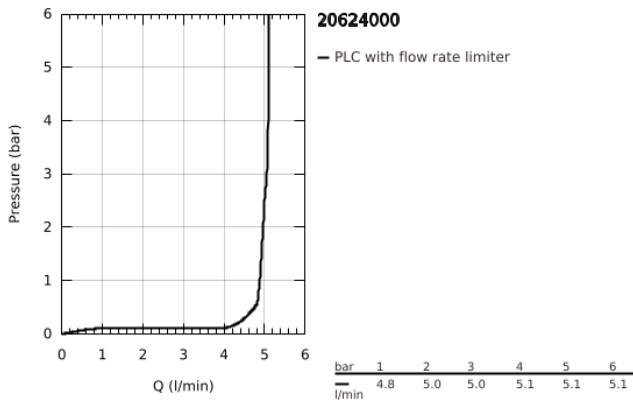

20 624 000 **GRANDERA 3-HOLE BASIN MIXER 1/2"**
M-SIZE

PRODUCT DESCRIPTION

- Colour: chrome
- headparts 1/2" - 90°
- GROHE LongLife finish
- GROHE EcoJoy - less water, perfect flow
- maximum flow rate (at 3 bar): 5 l/min
- GROHE AquaGuide adjustable mousseur
- pop-up waste set 1 1/4"
- flexible connection hoses between spout and side valves

20 624 000 **GRANDERA 3-HOLE BASIN MIXER 1/2"**
M-SIZE

SPARE PARTS, October 2021 – now

- 1: Handle pair (Spare part-nr. 48325000)
- 2: Ceramic headpart, 1/2" (Spare part-nr. 45882000)
- 2.1: O-ring Ø18,2 x Ø1,7 (Spare part-nr. 0392400M)
- 3: Ceramic headpart, 1/2" (Spare part-nr. 45883000)
- 3.1: O-ring Ø18,2 x Ø1,7 (Spare part-nr. 0392400M)
- 4: Lift rod (Spare part-nr. 48200000)
- 5: Flow straightener (Spare part-nr. 46837000)
- 6: Fixing clamp (Spare part-nr. 6554100M)
- 7: Waste set 1 1/4" (Spare part-nr. 28910000)
- 7.1: Plug (Spare part-nr. 07182000)
- 7.2: Eccentric rod (Spare part-nr. 07052000)
- 8: Coupling nut 1/2" (Spare part-nr. 1290100M)
- 8.1: Fibre seal dia. Ø18.5 x Ø12 x 2 (Spare part-nr. 0138900M)
- 9: Flexible connection hose (Spare part-nr. 45704000)
- 10: Eccentric rod (Spare part-nr. 07341000)*