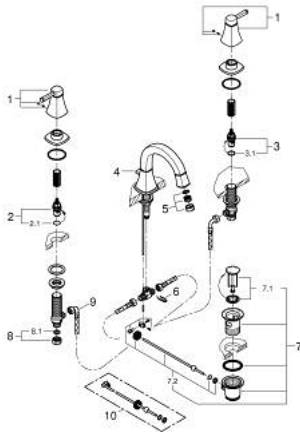

20 624 000 **GRANDERA 3-HOLE BASIN MIXER 1/2"**
M-SIZE

PRODUCT DESCRIPTION

- Colour: chrome
- headparts 1/2" - 90°
- GROHE LongLife finish
- GROHE EcoJoy - less water, perfect flow
- maximum flow rate (at 3 bar): 5 l/min
- GROHE AquaGuide adjustable mousseur
- pop-up waste set 1 1/4"
- flexible connection hoses between spout and side valves

20 624 000 **GRANDERA 3-HOLE BASIN MIXER 1/2"**
M-SIZE

SPARE PARTS, October 2021 – now

- 1: Handle pair (Spare part-nr. 48325000)
- 2: Ceramic headpart, 1/2" (Spare part-nr. 45882000)
- 2.1: O-ring Ø18,2 x Ø1,7 (Spare part-nr. 0392400M)
- 3: Ceramic headpart, 1/2" (Spare part-nr. 45883000)
- 3.1: O-ring Ø18,2 x Ø1,7 (Spare part-nr. 0392400M)
- 4: Lift rod (Spare part-nr. 48200000)
- 5: Flow straightener (Spare part-nr. 46837000)
- 6: Fixing clamp (Spare part-nr. 6554100M)
- 7: Waste set 1 1/4" (Spare part-nr. 28910000)
- 7.1: Plug (Spare part-nr. 07182000)
- 7.2: Eccentric rod (Spare part-nr. 07052000)
- 8: Coupling nut 1/2" (Spare part-nr. 1290100M)
- 8.1: Fibre seal dia. Ø18.5 x Ø12 x 2 (Spare part-nr. 0138900M)
- 9: Flexible connection hose (Spare part-nr. 45704000)
- 10: Eccentric rod (Spare part-nr. 07341000)*