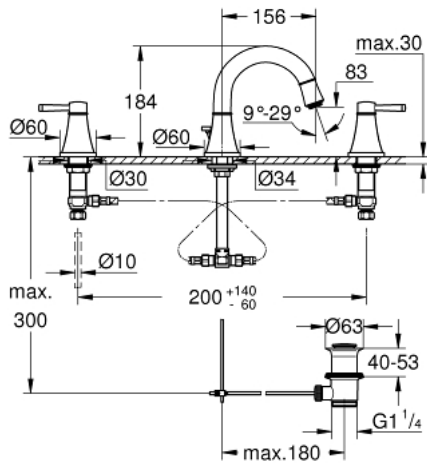

20 624 000 **GRANDERA 3-HOLE BASIN MIXER 1/2"**
M-SIZE

PRODUCT DESCRIPTION

- Colour: chrome
- headparts 1/2" - 90°
- GROHE LongLife finish
- GROHE EcoJoy - less water, perfect flow
- maximum flow rate (at 3 bar): 5 l/min
- GROHE AquaGuide adjustable mousseur
- pop-up waste set 1 1/4"
- flexible connection hoses between spout and side valves

20 624 000 **GRANDERA 3-HOLE BASIN MIXER 1/2"**
M-SIZE

SPARE PARTS, October 2021 – now

- 1: Handle pair (Spare part-nr. 48325000)
- 2: Ceramic headpart, 1/2" (Spare part-nr. 45882000)
- 2.1: O-ring Ø18,2 x Ø1,7 (Spare part-nr. 0392400M)
- 3: Ceramic headpart, 1/2" (Spare part-nr. 45883000)
- 3.1: O-ring Ø18,2 x Ø1,7 (Spare part-nr. 0392400M)
- 4: Lift rod (Spare part-nr. 48200000)
- 5: Flow straightener (Spare part-nr. 46837000)
- 6: Fixing clamp (Spare part-nr. 6554100M)
- 7: Waste set 1 1/4" (Spare part-nr. 28910000)
- 7.1: Plug (Spare part-nr. 07182000)
- 7.2: Eccentric rod (Spare part-nr. 07052000)
- 8: Coupling nut 1/2" (Spare part-nr. 1290100M)
- 8.1: Fibre seal dia. Ø18.5 x Ø12 x 2 (Spare part-nr. 0138900M)
- 9: Flexible connection hose (Spare part-nr. 45704000)
- 10: Eccentric rod (Spare part-nr. 07341000)*