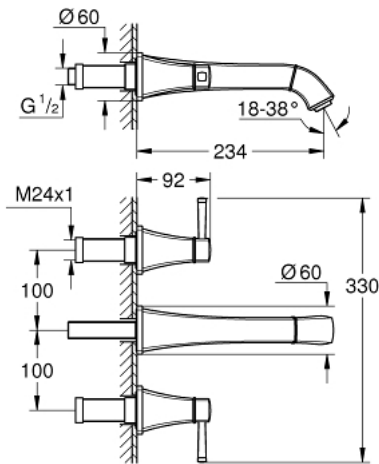

20 623 IG0 **GRANDERA 3-HOLE BASIN MIXER 1/2"**
L-SIZE

PRODUCT DESCRIPTION

- Colour: chrome/gold
- wall mounted
- without concealed body
- for use with rough-in set 29 025 002
- headparts 1/2" - 90°
- GROHE LongLife finish
- GROHE EcoJoy - less water, perfect flow
- maximum flow rate (at 3 bar): 5 l/min
- GROHE AquaGuide adjustable mousseur
- projection 234 mm

20 623 IG0 **GRANDERA 3-HOLE BASIN MIXER 1/2"**
L-SIZE

SPARE PARTS, October 2021 – now

- 1: Handle pair (Spare part-nr. 48325IG0)
- 2: Flow straightener (Spare part-nr. 46837G00)
- 3: Extension for spindle (Spare part-nr. 45988000)