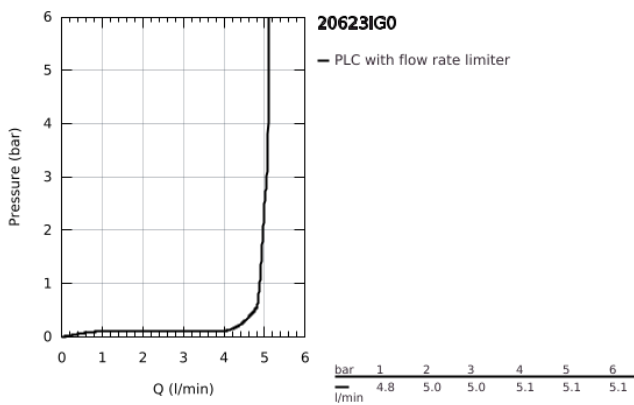

20 623 IG0 **GRANDERA 3-HOLE BASIN MIXER 1/2"**
L-SIZE

PRODUCT DESCRIPTION

- Colour: chrome/gold
- wall mounted
- without concealed body
- for use with rough-in set 29 025 002
- headparts 1/2" - 90°
- GROHE LongLife finish
- GROHE EcoJoy - less water, perfect flow
- maximum flow rate (at 3 bar): 5 l/min
- GROHE AquaGuide adjustable mousseur
- projection 234 mm

20 623 IG0 **GRANDERA 3-HOLE BASIN MIXER 1/2"**
L-SIZE

SPARE PARTS, October 2021 – now

- 1: Handle pair (Spare part-nr. 48325IG0)
- 2: Flow straightener (Spare part-nr. 46837G00)
- 3: Extension for spindle (Spare part-nr. 45988000)