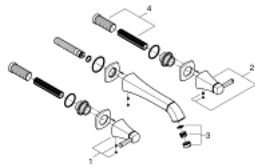

20 623 IG0 **GRANDERA 3-HOLE BASIN MIXER 1/2"**
L-SIZE

PRODUCT DESCRIPTION

- Colour: chrome/gold
- wall mounted
- without concealed body
- for use with rough-in set 29 025 002
- headparts 1/2" - 90°
- GROHE LongLife finish
- GROHE EcoJoy - less water, perfect flow
- maximum flow rate (at 3 bar): 5 l/min
- GROHE AquaGuide adjustable mousseur
- projection 234 mm

20 623 IG0 **GRANDERA 3-HOLE BASIN MIXER 1/2"**
L-SIZE

SPARE PARTS, October 2021 – now

- 1: Handle pair (Spare part-nr. 48325IG0)
- 2: Flow straightener (Spare part-nr. 46837G00)
- 3: Extension for spindle (Spare part-nr. 45988000)