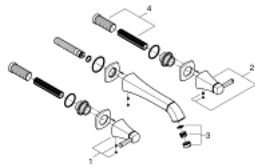

20 623 000 **GRANDERA 3-HOLE BASIN MIXER 1/2"**  
**L-SIZE**

**PRODUCT DESCRIPTION**

- Colour: chrome
- wall mounted
- without concealed body
- for use with rough-in set 29 025 002
- headparts 1/2" - 90°
- GROHE LongLife finish
- GROHE EcoJoy - less water, perfect flow
- maximum flow rate (at 3 bar): 5 l/min
- GROHE AquaGuide adjustable mousseur
- projection 234 mm

20 623 000 **GRANDERA 3-HOLE BASIN MIXER 1/2"**  
**L-SIZE**

**SPARE PARTS**, October 2021 – now

- 1: Handle pair (Spare part-nr. 48325000)
- 2: Flow straightener (Spare part-nr. 46837000)
- 3: Extension for spindle (Spare part-nr. 45988000)