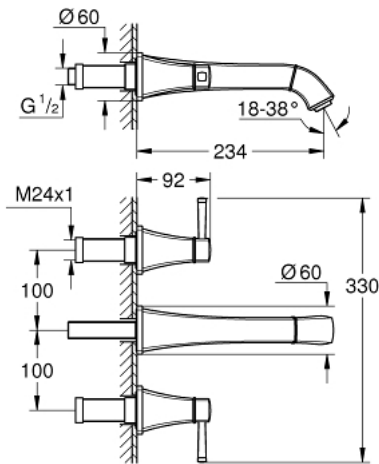

20 623 000 **GRANDERA 3-HOLE BASIN MIXER 1/2"**  
**L-SIZE**

**PRODUCT DESCRIPTION**

- Colour: chrome
- wall mounted
- without concealed body
- for use with rough-in set 29 025 002
- headparts 1/2" - 90°
- GROHE LongLife finish
- GROHE EcoJoy - less water, perfect flow
- maximum flow rate (at 3 bar): 5 l/min
- GROHE AquaGuide adjustable mousseur
- projection 234 mm

20 623 000 **GRANDERA 3-HOLE BASIN MIXER 1/2"**  
**L-SIZE**

**SPARE PARTS**, October 2021 – now

- 1: Handle pair (Spare part-nr. 48325000)
- 2: Flow straightener (Spare part-nr. 46837000)
- 3: Extension for spindle (Spare part-nr. 45988000)