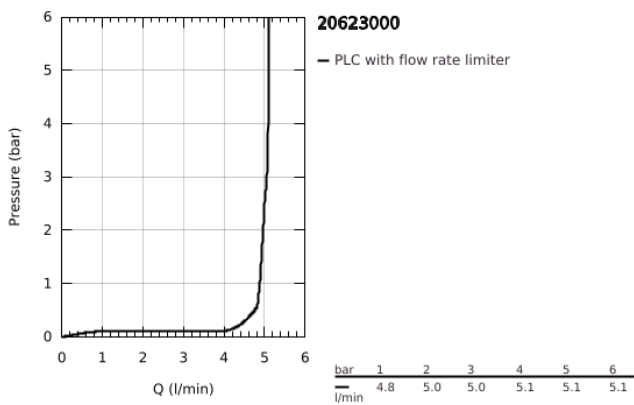

20 623 000 **GRANDERA 3-HOLE BASIN MIXER 1/2"**  
**L-SIZE**

**PRODUCT DESCRIPTION**

- Colour: chrome
- wall mounted
- without concealed body
- for use with rough-in set 29 025 002
- headparts 1/2" - 90°
- GROHE LongLife finish
- GROHE EcoJoy - less water, perfect flow
- maximum flow rate (at 3 bar): 5 l/min
- GROHE AquaGuide adjustable mousseur
- projection 234 mm

20 623 000 **GRANDERA 3-HOLE BASIN MIXER 1/2"**  
**L-SIZE**

**SPARE PARTS**, October 2021 – now

- 1: Handle pair (Spare part-nr. 48325000)
- 2: Flow straightener (Spare part-nr. 46837000)
- 3: Extension for spindle (Spare part-nr. 45988000)