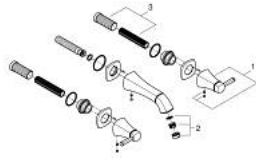

20 622 IG0 **GRANDERA 3-HOLE BASIN MIXER 1/2"**  
**M-SIZE**

**PRODUCT DESCRIPTION**

- Colour: chrome/gold
- wall mounted
- for use with rough-in set 29 025 002
- without concealed body
- headparts 1/2° - 90°
- GROHE LongLife finish
- GROHE EcoJoy - less water, perfect flow
- maximum flow rate (at 3 bar): 5 l/min
- GROHE AquaGuide adjustable mousseur
- centre distance 200 mm
- projection 177 mm

20 622 IG0 **GRANDERA 3-HOLE BASIN MIXER 1/2"**  
**M-SIZE**

**SPARE PARTS**, October 2021 – now

- 1: Handle pair (Spare part-nr. 48325IG0)
- 2: Flow straightener (Spare part-nr. 46837G00)
- 3: Extension for spindle (Spare part-nr. 45988000)