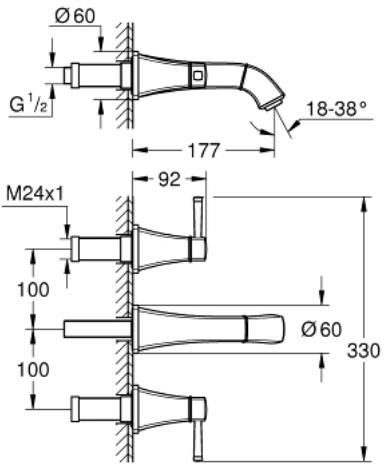

20 622 IG0 **GRANDERA 3-HOLE BASIN MIXER 1/2"**  
**M-SIZE**

**PRODUCT DESCRIPTION**

- Colour: chrome/gold
- wall mounted
- for use with rough-in set 29 025 002
- without concealed body
- headparts 1/2° - 90°
- GROHE LongLife finish
- GROHE EcoJoy - less water, perfect flow
- maximum flow rate (at 3 bar): 5 l/min
- GROHE AquaGuide adjustable mousseur
- centre distance 200 mm
- projection 177 mm

20 622 IG0 **GRANDERA 3-HOLE BASIN MIXER 1/2"**  
**M-SIZE**

**SPARE PARTS**, October 2021 – now

- 1: Handle pair (Spare part-nr. 48325IG0)
- 2: Flow straightener (Spare part-nr. 46837G00)
- 3: Extension for spindle (Spare part-nr. 45988000)