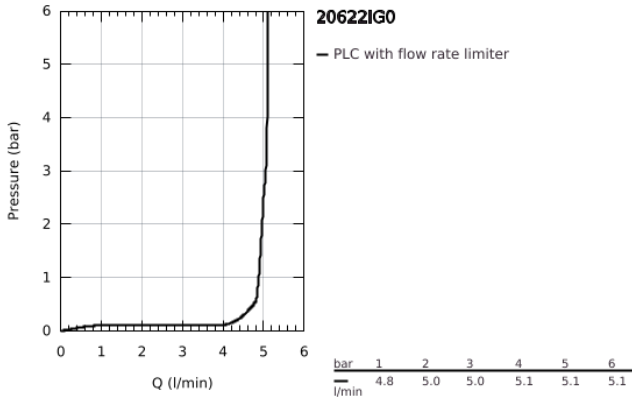

20 622 IG0 **GRANDERA 3-HOLE BASIN MIXER 1/2"**  
**M-SIZE**

**PRODUCT DESCRIPTION**

- Colour: chrome/gold
- wall mounted
- for use with rough-in set 29 025 002
- without concealed body
- headparts 1/2° - 90°
- GROHE LongLife finish
- GROHE EcoJoy - less water, perfect flow
- maximum flow rate (at 3 bar): 5 l/min
- GROHE AquaGuide adjustable mousseur
- centre distance 200 mm
- projection 177 mm

20 622 IG0 **GRANDERA 3-HOLE BASIN MIXER 1/2"**  
**M-SIZE**

**SPARE PARTS**, October 2021 – now

- 1: Handle pair (Spare part-nr. 48325IG0)
- 2: Flow straightener (Spare part-nr. 46837G00)
- 3: Extension for spindle (Spare part-nr. 45988000)