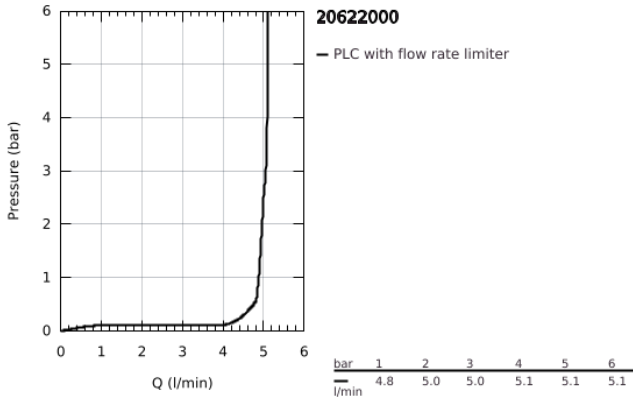

20 622 000 **GRANDERA 3-HOLE BASIN MIXER 1/2"**
M-SIZE

PRODUCT DESCRIPTION

- Colour: chrome
- wall mounted
- for use with rough-in set 29 025 002
- without concealed body
- headparts 1/2° - 90°
- GROHE LongLife finish
- GROHE EcoJoy - less water, perfect flow
- maximum flow rate (at 3 bar): 5 l/min
- GROHE AquaGuide adjustable mousseur
- centre distance 200 mm
- projection 177 mm

20 622 000 **GRANDERA 3-HOLE BASIN MIXER 1/2"**
M-SIZE

SPARE PARTS, October 2021 – now

- 1: Handle pair (Spare part-nr. 48325000)
- 2: Flow straightener (Spare part-nr. 46837000)
- 3: Extension for spindle (Spare part-nr. 45988000)