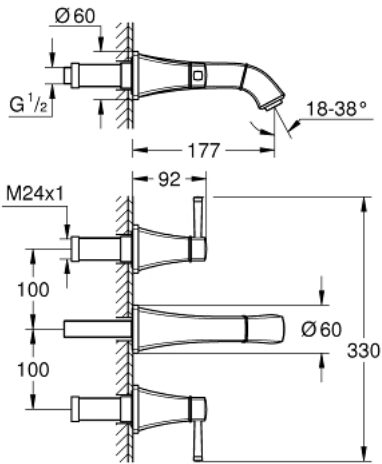

20 622 000 **GRANDERA 3-HOLE BASIN MIXER 1/2"**
M-SIZE

PRODUCT DESCRIPTION

- Colour: chrome
- wall mounted
- for use with rough-in set 29 025 002
- without concealed body
- headparts 1/2° - 90°
- GROHE LongLife finish
- GROHE EcoJoy - less water, perfect flow
- maximum flow rate (at 3 bar): 5 l/min
- GROHE AquaGuide adjustable mousseur
- centre distance 200 mm
- projection 177 mm

20 622 000 **GRANDERA 3-HOLE BASIN MIXER 1/2"**
M-SIZE

SPARE PARTS, October 2021 – now

- 1: Handle pair (Spare part-nr. 48325000)
- 2: Flow straightener (Spare part-nr. 46837000)
- 3: Extension for spindle (Spare part-nr. 45988000)