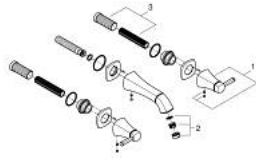

20 622 000 **GRANDERA 3-HOLE BASIN MIXER 1/2"**
M-SIZE

PRODUCT DESCRIPTION

- Colour: chrome
- wall mounted
- for use with rough-in set 29 025 002
- without concealed body
- headparts 1/2° - 90°
- GROHE LongLife finish
- GROHE EcoJoy - less water, perfect flow
- maximum flow rate (at 3 bar): 5 l/min
- GROHE AquaGuide adjustable mousseur
- centre distance 200 mm
- projection 177 mm

20 622 000 **GRANDERA 3-HOLE BASIN MIXER 1/2"**
M-SIZE

SPARE PARTS, October 2021 – now

- 1: Handle pair (Spare part-nr. 48325000)
- 2: Flow straightener (Spare part-nr. 46837000)
- 3: Extension for spindle (Spare part-nr. 45988000)