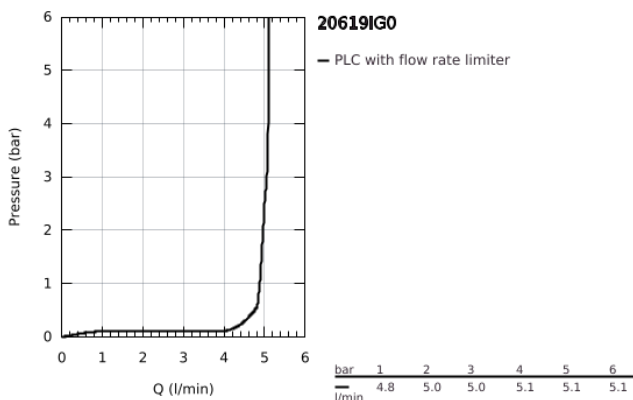

20 619 IG0 **GRANDERA 3-HOLE BASIN MIXER 1/2"**
L-SIZE

PRODUCT DESCRIPTION

- Colour: chrome/gold
- headparts 1/2" - 90°
- GROHE LongLife finish
- GROHE EcoJoy - less water, perfect flow
- maximum flow rate (at 3 bar): 5 l/min
- GROHE AquaGuide adjustable mousseur
- pop-up waste set 1 1/4"
- flexible connection hoses between spout and side valves

20 619 IG0 **GRANDERA 3-HOLE BASIN MIXER 1/2"**
L-SIZE

SPARE PARTS, October 2021 – now

- 1: Handle pair (Spare part-nr. 48325IG0)
- 2: Ceramic headpart, 1/2" (Spare part-nr. 45882000)
- 2.1: O-ring Ø18,2 x Ø1,7 (Spare part-nr. 0392400M)
- 3: Ceramic headpart, 1/2" (Spare part-nr. 45883000)
- 3.1: O-ring Ø18,2 x Ø1,7 (Spare part-nr. 0392400M)
- 4: Lift rod (Spare part-nr. 48200000)
- 5: Flow straightener (Spare part-nr. 46837G00)
- 6: Fixing clamp (Spare part-nr. 6554100M)
- 7: Waste set 1 1/4" (Spare part-nr. 28910IG0)
- 7.1: Plug (Spare part-nr. 07182G00)
- 7.2: Eccentric rod (Spare part-nr. 07052000)
- 8: Coupling nut 1/2" (Spare part-nr. 1290100M)
- 8.1: Fibre seal dia. Ø18.5 x Ø12 x 2 (Spare part-nr. 0138900M)
- 9: Flexible connection hose (Spare part-nr. 45704000)
- 10: Eccentric rod (Spare part-nr. 07341000)*