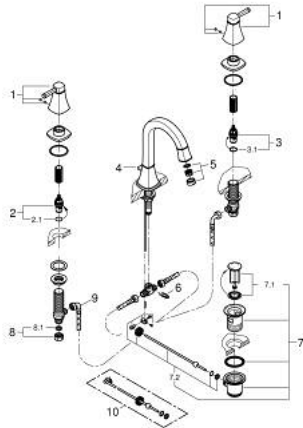

20 619 IG0 **GRANDERA 3-HOLE BASIN MIXER 1/2"**
L-SIZE

PRODUCT DESCRIPTION

- Colour: chrome/gold
- headparts 1/2" - 90°
- GROHE LongLife finish
- GROHE EcoJoy - less water, perfect flow
- maximum flow rate (at 3 bar): 5 l/min
- GROHE AquaGuide adjustable mousseur
- pop-up waste set 1 1/4"
- flexible connection hoses between spout and side valves

20 619 IG0 **GRANDERA 3-HOLE BASIN MIXER 1/2"**
L-SIZE

SPARE PARTS, October 2021 – now

- 1: Handle pair (Spare part-nr. 48325IG0)
- 2: Ceramic headpart, 1/2" (Spare part-nr. 45882000)
- 2.1: O-ring Ø18,2 x Ø1,7 (Spare part-nr. 0392400M)
- 3: Ceramic headpart, 1/2" (Spare part-nr. 45883000)
- 3.1: O-ring Ø18,2 x Ø1,7 (Spare part-nr. 0392400M)
- 4: Lift rod (Spare part-nr. 48200000)
- 5: Flow straightener (Spare part-nr. 46837G00)
- 6: Fixing clamp (Spare part-nr. 6554100M)
- 7: Waste set 1 1/4" (Spare part-nr. 28910IG0)
- 7.1: Plug (Spare part-nr. 07182G00)
- 7.2: Eccentric rod (Spare part-nr. 07052000)
- 8: Coupling nut 1/2" (Spare part-nr. 1290100M)
- 8.1: Fibre seal dia. Ø18.5 x Ø12 x 2 (Spare part-nr. 0138900M)
- 9: Flexible connection hose (Spare part-nr. 45704000)
- 10: Eccentric rod (Spare part-nr. 07341000)*