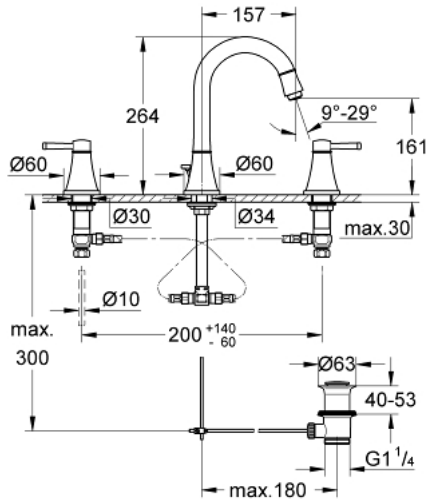

20 619 IG0 **GRANDERA 3-HOLE BASIN MIXER 1/2"**
L-SIZE

PRODUCT DESCRIPTION

- Colour: chrome/gold
- headparts 1/2" - 90°
- GROHE LongLife finish
- GROHE EcoJoy - less water, perfect flow
- maximum flow rate (at 3 bar): 5 l/min
- GROHE AquaGuide adjustable mousseur
- pop-up waste set 1 1/4"
- flexible connection hoses between spout and side valves

20 619 IG0 **GRANDERA 3-HOLE BASIN MIXER 1/2"**
L-SIZE

SPARE PARTS, October 2021 – now

- 1: Handle pair (Spare part-nr. 48325IG0)
- 2: Ceramic headpart, 1/2" (Spare part-nr. 45882000)
- 2.1: O-ring Ø18,2 x Ø1,7 (Spare part-nr. 0392400M)
- 3: Ceramic headpart, 1/2" (Spare part-nr. 45883000)
- 3.1: O-ring Ø18,2 x Ø1,7 (Spare part-nr. 0392400M)
- 4: Lift rod (Spare part-nr. 48200000)
- 5: Flow straightener (Spare part-nr. 46837G00)
- 6: Fixing clamp (Spare part-nr. 6554100M)
- 7: Waste set 1 1/4" (Spare part-nr. 28910IG0)
- 7.1: Plug (Spare part-nr. 07182G00)
- 7.2: Eccentric rod (Spare part-nr. 07052000)
- 8: Coupling nut 1/2" (Spare part-nr. 1290100M)
- 8.1: Fibre seal dia. Ø18.5 x Ø12 x 2 (Spare part-nr. 0138900M)
- 9: Flexible connection hose (Spare part-nr. 45704000)
- 10: Eccentric rod (Spare part-nr. 07341000)*