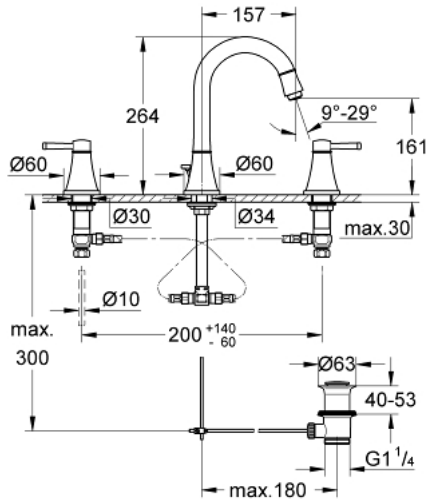

20 619 000 **GRANDERA 3-HOLE BASIN MIXER 1/2"**  
**L-SIZE**

**PRODUCT DESCRIPTION**

- Colour: chrome
- headparts 1/2" - 90°
- GROHE LongLife finish
- GROHE EcoJoy - less water, perfect flow
- maximum flow rate (at 3 bar): 5 l/min
- GROHE AquaGuide adjustable mousseur
- pop-up waste set 1 1/4"
- flexible connection hoses between spout and side valves

20 619 000 **GRANDERA 3-HOLE BASIN MIXER 1/2"**  
**L-SIZE**

**SPARE PARTS**, October 2021 – now

- 1: Handle pair (Spare part-nr. 48325000)
- 2: Ceramic headpart, 1/2" (Spare part-nr. 45882000)
- 2.1: O-ring Ø18,2 x Ø1,7 (Spare part-nr. 0392400M)
- 3: Ceramic headpart, 1/2" (Spare part-nr. 45883000)
- 3.1: O-ring Ø18,2 x Ø1,7 (Spare part-nr. 0392400M)
- 4: Lift rod (Spare part-nr. 48200000)
- 5: Flow straightener (Spare part-nr. 46837000)
- 6: Fixing clamp (Spare part-nr. 6554100M)
- 7: Waste set 1 1/4" (Spare part-nr. 28910000)
- 7.1: Plug (Spare part-nr. 07182000)
- 7.2: Eccentric rod (Spare part-nr. 07052000)
- 8: Coupling nut 1/2" (Spare part-nr. 1290100M)
- 8.1: Fibre seal dia. Ø18.5 x Ø12 x 2 (Spare part-nr. 0138900M)
- 9: Flexible connection hose (Spare part-nr. 45704000)
- 10: Eccentric rod (Spare part-nr. 07341000)\*