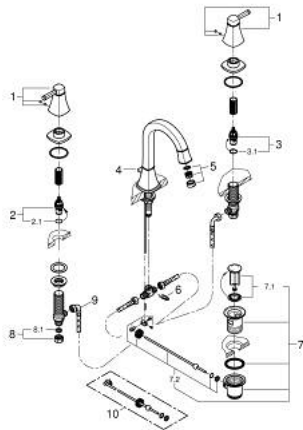

20 619 000 **GRANDERA 3-HOLE BASIN MIXER 1/2"**  
**L-SIZE**

**PRODUCT DESCRIPTION**

- Colour: chrome
- headparts 1/2" - 90°
- GROHE LongLife finish
- GROHE EcoJoy - less water, perfect flow
- maximum flow rate (at 3 bar): 5 l/min
- GROHE AquaGuide adjustable mousseur
- pop-up waste set 1 1/4"
- flexible connection hoses between spout and side valves

20 619 000 **GRANDERA 3-HOLE BASIN MIXER 1/2"**  
**L-SIZE**

**SPARE PARTS**, October 2021 – now

- 1: Handle pair (Spare part-nr. 48325000)
- 2: Ceramic headpart, 1/2" (Spare part-nr. 45882000)
- 2.1: O-ring Ø18,2 x Ø1,7 (Spare part-nr. 0392400M)
- 3: Ceramic headpart, 1/2" (Spare part-nr. 45883000)
- 3.1: O-ring Ø18,2 x Ø1,7 (Spare part-nr. 0392400M)
- 4: Lift rod (Spare part-nr. 48200000)
- 5: Flow straightener (Spare part-nr. 46837000)
- 6: Fixing clamp (Spare part-nr. 6554100M)
- 7: Waste set 1 1/4" (Spare part-nr. 28910000)
- 7.1: Plug (Spare part-nr. 07182000)
- 7.2: Eccentric rod (Spare part-nr. 07052000)
- 8: Coupling nut 1/2" (Spare part-nr. 1290100M)
- 8.1: Fibre seal dia. Ø18.5 x Ø12 x 2 (Spare part-nr. 0138900M)
- 9: Flexible connection hose (Spare part-nr. 45704000)
- 10: Eccentric rod (Spare part-nr. 07341000)\*