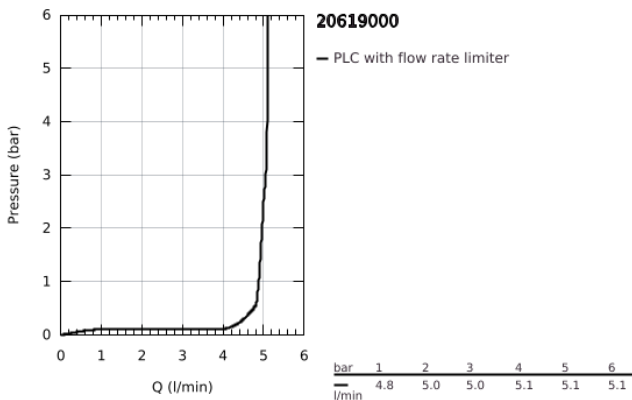

20 619 000 **GRANDERA 3-HOLE BASIN MIXER 1/2"**  
**L-SIZE**

**PRODUCT DESCRIPTION**

- Colour: chrome
- headparts 1/2" - 90°
- GROHE LongLife finish
- GROHE EcoJoy - less water, perfect flow
- maximum flow rate (at 3 bar): 5 l/min
- GROHE AquaGuide adjustable mousseur
- pop-up waste set 1 1/4"
- flexible connection hoses between spout and side valves

20 619 000 **GRANDERA 3-HOLE BASIN MIXER 1/2"**  
**L-SIZE**

**SPARE PARTS**, October 2021 – now

- 1: Handle pair (Spare part-nr. 48325000)
- 2: Ceramic headpart, 1/2" (Spare part-nr. 45882000)
- 2.1: O-ring Ø18,2 x Ø1,7 (Spare part-nr. 0392400M)
- 3: Ceramic headpart, 1/2" (Spare part-nr. 45883000)
- 3.1: O-ring Ø18,2 x Ø1,7 (Spare part-nr. 0392400M)
- 4: Lift rod (Spare part-nr. 48200000)
- 5: Flow straightener (Spare part-nr. 46837000)
- 6: Fixing clamp (Spare part-nr. 6554100M)
- 7: Waste set 1 1/4" (Spare part-nr. 28910000)
- 7.1: Plug (Spare part-nr. 07182000)
- 7.2: Eccentric rod (Spare part-nr. 07052000)
- 8: Coupling nut 1/2" (Spare part-nr. 1290100M)
- 8.1: Fibre seal dia. Ø18.5 x Ø12 x 2 (Spare part-nr. 0138900M)
- 9: Flexible connection hose (Spare part-nr. 45704000)
- 10: Eccentric rod (Spare part-nr. 07341000)\*