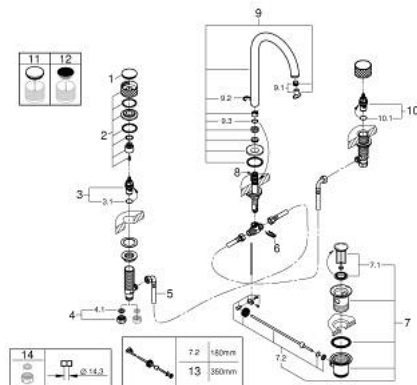

20 595 DA0 **ATRIO PRIVATE COLLECTION 3-HOLE BASIN MIXER 1/2"**
L-SIZE

PRODUCT DESCRIPTION

- Colour: warm sunset
- ceramic headparts 1/2", 90°
- GROHE LongLife finish
- GROHE EcoJoy - less water, perfect flow
- maximum flow rate (at 3 bar): 5 l/min
- swivel tubular spout with mousseur and stop limiter
- adjustable swivel area 0° / 150° / 360°
- pop-up waste set 1 1/4"
- flexible connection hoses between spout and side valves
- knobs with metal inlay
- can be combined with 48 460 000 or 48 461 000

20 595 DA0 ATRIO PRIVATE COLLECTION 3-HOLE BASIN MIXER 1/2" L-SIZE

SPARE PARTS, May 2018 – now

- 1: Cap (Spare part-nr. 101300DA00)
 - 2: Handle (Spare part-nr. 101299DA00)
 - 3: Ceramic headpart, 1/2" (Spare part-nr. 45882000)
 - 3.1: O-ring Ø18,2 x Ø1,7 (Spare part-nr. 0392400M)
 - 4: Coupling nut 1/2" (Spare part-nr. 1290100M)
 - 4.1: Fibre seal dia. Ø18.5 x Ø12 x 2 (Spare part-nr. 0138900M)
 - 5: Flexible connection hose (Spare part-nr. 45704000)
 - 6: Fixing clamp (Spare part-nr. 6554100M)
 - 7: Waste set 1 1/4" (Spare part-nr. 28910DA0)
 - 7.1: Plug (Spare part-nr. 07182DA0)
 - 7.2: Eccentric rod (Spare part-nr. 07052000)
 - 8: Pop-up rod (Spare part-nr. 65196DA0)
 - 9: Outlet (Spare part-nr. 101298DA00)
 - 9.1: Flow straightener (Spare part-nr. 48408000)
 - 9.2: Safety ring (Spare part-nr. 4826600M)
 - 9.3: Sealing washer (Spare part-nr. 0128500M)
 - 10: Ceramic headpart, 1/2" (Spare part-nr. 45883000)
 - 10.1: O-ring Ø18,2 x Ø1,7 (Spare part-nr. 0392400M)
 - 11: Inlays made from White Attica Caesarstone material (Spare part-nr. 484600)*
 - 12: Inlays made from Vanilla Noir Caesarstone material (Spare part-nr. 48461000)*
 - 13: Eccentric rod (Spare part-nr. 07341000)*
 - 14: Coupling nut 1/2" x 14.5 mm (Spare part-nr. 1290200M)*
- * Optional accessories