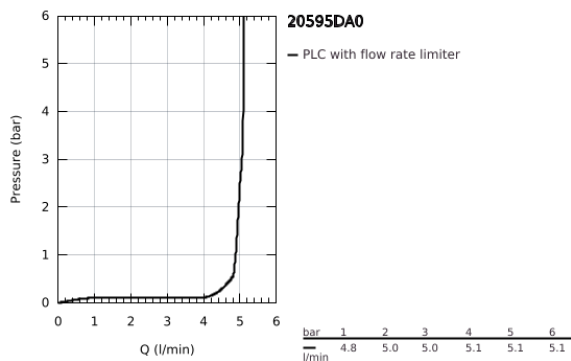

20 595 DA0 **ATRIO PRIVATE COLLECTION 3-HOLE BASIN MIXER 1/2"**
L-SIZE

PRODUCT DESCRIPTION

- Colour: warm sunset
- ceramic headparts 1/2", 90°
- GROHE LongLife finish
- GROHE EcoJoy - less water, perfect flow
- maximum flow rate (at 3 bar): 5 l/min
- swivel tubular spout with mousseur and stop limiter
- adjustable swivel area 0° / 150° / 360°
- pop-up waste set 1 1/4"
- flexible connection hoses between spout and side valves
- knobs with metal inlay
- can be combined with 48 460 000 or 48 461 000

20 595 DA0 ATRIO PRIVATE COLLECTION 3-HOLE BASIN MIXER 1/2" L-SIZE

SPARE PARTS, May 2018 – now

- 1: Cap (Spare part-nr. 101300DA00)
 - 2: Handle (Spare part-nr. 101299DA00)
 - 3: Ceramic headpart, 1/2" (Spare part-nr. 45882000)
 - 3.1: O-ring Ø18,2 x Ø1,7 (Spare part-nr. 0392400M)
 - 4: Coupling nut 1/2" (Spare part-nr. 1290100M)
 - 4.1: Fibre seal dia. Ø18.5 x Ø12 x 2 (Spare part-nr. 0138900M)
 - 5: Flexible connection hose (Spare part-nr. 45704000)
 - 6: Fixing clamp (Spare part-nr. 6554100M)
 - 7: Waste set 1 1/4" (Spare part-nr. 28910DA0)
 - 7.1: Plug (Spare part-nr. 07182DA0)
 - 7.2: Eccentric rod (Spare part-nr. 07052000)
 - 8: Pop-up rod (Spare part-nr. 65196DA0)
 - 9: Outlet (Spare part-nr. 101298DA00)
 - 9.1: Flow straightener (Spare part-nr. 48408000)
 - 9.2: Safety ring (Spare part-nr. 4826600M)
 - 9.3: Sealing washer (Spare part-nr. 0128500M)
 - 10: Ceramic headpart, 1/2" (Spare part-nr. 45883000)
 - 10.1: O-ring Ø18,2 x Ø1,7 (Spare part-nr. 0392400M)
 - 11: Inlays made from White Attica Caesarstone material (Spare part-nr. 484600)*
 - 12: Inlays made from Vanilla Noir Caesarstone material (Spare part-nr. 48461000)*
 - 13: Eccentric rod (Spare part-nr. 07341000)*
 - 14: Coupling nut 1/2" x 14.5 mm (Spare part-nr. 1290200M)*
- * Optional accessories