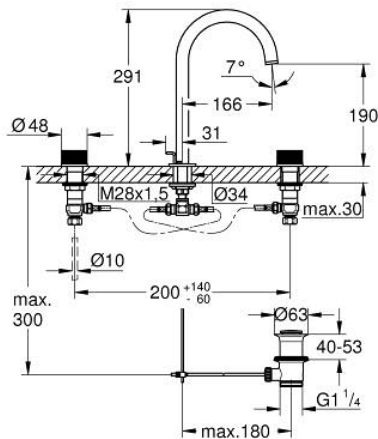

20 595 DA0 **ATRIO PRIVATE COLLECTION 3-HOLE BASIN MIXER 1/2"**
L-SIZE

PRODUCT DESCRIPTION

- Colour: warm sunset
- ceramic headparts 1/2", 90°
- GROHE LongLife finish
- GROHE EcoJoy - less water, perfect flow
- maximum flow rate (at 3 bar): 5 l/min
- swivel tubular spout with mousseur and stop limiter
- adjustable swivel area 0° / 150° / 360°
- pop-up waste set 1 1/4"
- flexible connection hoses between spout and side valves
- knobs with metal inlay
- can be combined with 48 460 000 or 48 461 000

20 595 DA0 ATRIO PRIVATE COLLECTION 3-HOLE BASIN MIXER 1/2" L-SIZE

SPARE PARTS, May 2018 – now

- 1: Cap (Spare part-nr. 101300DA00)
 - 2: Handle (Spare part-nr. 101299DA00)
 - 3: Ceramic headpart, 1/2" (Spare part-nr. 45882000)
 - 3.1: O-ring Ø18,2 x Ø1,7 (Spare part-nr. 0392400M)
 - 4: Coupling nut 1/2" (Spare part-nr. 1290100M)
 - 4.1: Fibre seal dia. Ø18.5 x Ø12 x 2 (Spare part-nr. 0138900M)
 - 5: Flexible connection hose (Spare part-nr. 45704000)
 - 6: Fixing clamp (Spare part-nr. 6554100M)
 - 7: Waste set 1 1/4" (Spare part-nr. 28910DA0)
 - 7.1: Plug (Spare part-nr. 07182DA0)
 - 7.2: Eccentric rod (Spare part-nr. 07052000)
 - 8: Pop-up rod (Spare part-nr. 65196DA0)
 - 9: Outlet (Spare part-nr. 101298DA00)
 - 9.1: Flow straightener (Spare part-nr. 48408000)
 - 9.2: Safety ring (Spare part-nr. 4826600M)
 - 9.3: Sealing washer (Spare part-nr. 0128500M)
 - 10: Ceramic headpart, 1/2" (Spare part-nr. 45883000)
 - 10.1: O-ring Ø18,2 x Ø1,7 (Spare part-nr. 0392400M)
 - 11: Inlays made from White Attica Caesarstone material (Spare part-nr. 484600)*
 - 12: Inlays made from Vanilla Noir Caesarstone material (Spare part-nr. 48461000)*
 - 13: Eccentric rod (Spare part-nr. 07341000)*
 - 14: Coupling nut 1/2" x 14.5 mm (Spare part-nr. 1290200M)*
- * Optional accessories