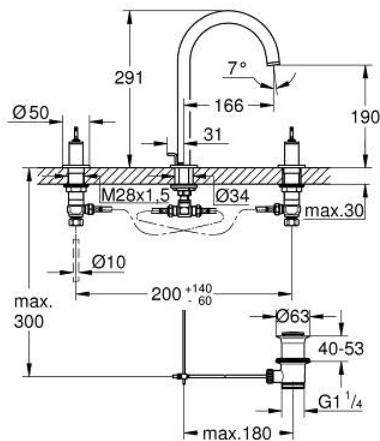

## 20 593 GL0 ATRIO PRIVATE COLLECTION 3-HOLE BASIN MIXER 1/2" L-SIZE

### PRODUCT DESCRIPTION

- Colour: cool sunrise
- ceramic headparts 1/2", 90°
- GROHE LongLife finish
- GROHE EcoJoy - less water, perfect flow
- maximum flow rate (at 3 bar): 5 l/min
- swivel tubular spout with mousseur and stop limiter
- adjustable swivel area 0° / 150° / 360°
- pop-up waste set 1 1/4"
- flexible connection hoses between spout and side valves
- for stick handles
- to be combined with stick sets 48 458, 48 459 or 48 646, please order separately

### SPARE PARTS, May 2018 – now

- 1: Decorative ring (Spare part-nr. 101296GL00)
- 2: Escutcheon (Spare part-nr. 101297GL00)
- 3: Cap (Spare part-nr. 101300GL00)
- 4: Ceramic headpart, 1/2" (Spare part-nr. 45882000)
- 4.1: O-ring Ø18,2 x Ø1,7 (Spare part-nr. 0392400M)
- 5: Coupling nut 1/2" (Spare part-nr. 1290100M)
- 5.1: Fibre seal dia. Ø18,5 x Ø12 x 2 (Spare part-nr. 0138900M)
- 6: Flexible connection hose (Spare part-nr. 45704000)
- 7: Fixing clamp (Spare part-nr. 6554100M)
- 8: Waste set 1 1/4" (Spare part-nr. 28910GL0)
- 8.1: Plug (Spare part-nr. 07182GL0)
- 8.2: Eccentric rod (Spare part-nr. 07052000)
- 9: Pop-up rod (Spare part-nr. 65196GL0)
- 10: Outlet (Spare part-nr. 101298GL00)
- 10.1: Flow straightener (Spare part-nr. 48408000)
- 10.2: Safety ring (Spare part-nr. 4826600M)
- 10.3: Sealing washer (Spare part-nr. 0128500M)
- 11: Ceramic headpart, 1/2" (Spare part-nr. 45883000)
- 11.1: O-ring Ø18,2 x Ø1,7 (Spare part-nr. 0392400M)
- 12: Eccentric rod (Spare part-nr. 07341000)\*
- 13: Coupling nut 1/2" x 14.5 mm (Spare part-nr. 1290200M)\*
- 14: Inlays made from White Attica Caesarstone material (Spare part-nr. 4846000)\*
- 15: Inlays made from Vanilla Noir Caesarstone material (Spare part-nr. 48461000)\*
- 16: Knurled sticks (Spare part-nr. 48646GL0)\*
- 17: Handle (Spare part-nr. 101299GL00)\*