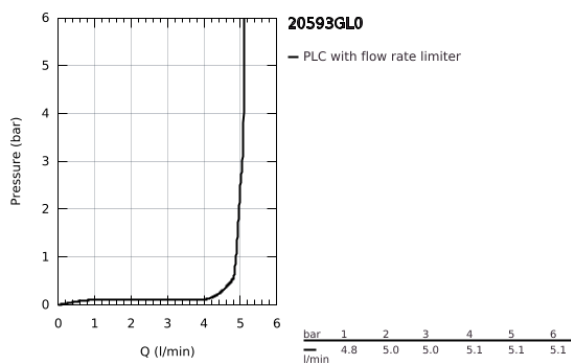

## 20 593 GL0 ATRIO PRIVATE COLLECTION 3-HOLE BASIN MIXER 1/2" L-SIZE

### PRODUCT DESCRIPTION

- Colour: cool sunrise
- ceramic headparts 1/2", 90°
- GROHE LongLife finish
- GROHE EcoJoy - less water, perfect flow
- maximum flow rate (at 3 bar): 5 l/min
- swivel tubular spout with mousseur and stop limiter
- adjustable swivel area 0° / 150° / 360°
- pop-up waste set 1 1/4"
- flexible connection hoses between spout and side valves
- for stick handles
- to be combined with stick sets 48 458, 48 459 or 48 646, please order separately