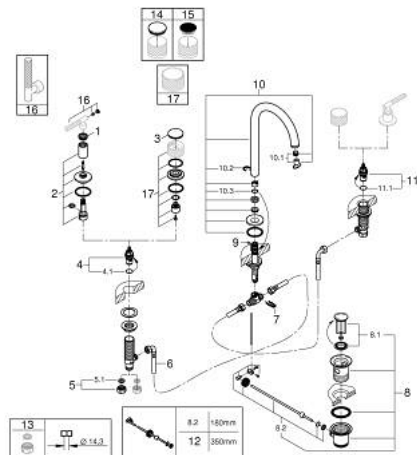

## 20 593 GL0 ATRIO PRIVATE COLLECTION 3-HOLE BASIN MIXER 1/2" L-SIZE

### PRODUCT DESCRIPTION

- Colour: cool sunrise
- ceramic headparts 1/2", 90°
- GROHE LongLife finish
- GROHE EcoJoy - less water, perfect flow
- maximum flow rate (at 3 bar): 5 l/min
- swivel tubular spout with mousseur and stop limiter
- adjustable swivel area 0° / 150° / 360°
- pop-up waste set 1 1/4"
- flexible connection hoses between spout and side valves
- for stick handles
- to be combined with stick sets 48 458, 48 459 or 48 646, please order separately

### SPARE PARTS, May 2018 – now

- 1: Decorative ring (Spare part-nr. 101296GL00)
- 2: Escutcheon (Spare part-nr. 101297GL00)
- 3: Cap (Spare part-nr. 101300GL00)
- 4: Ceramic headpart, 1/2" (Spare part-nr. 45882000)
- 4.1: O-ring Ø18,2 x Ø1,7 (Spare part-nr. 0392400M)
- 5: Coupling nut 1/2" (Spare part-nr. 1290100M)
- 5.1: Fibre seal dia. Ø18,5 x Ø12 x 2 (Spare part-nr. 0138900M)
- 6: Flexible connection hose (Spare part-nr. 45704000)
- 7: Fixing clamp (Spare part-nr. 6554100M)
- 8: Waste set 1 1/4" (Spare part-nr. 28910GL0)
- 8.1: Plug (Spare part-nr. 07182GL0)
- 8.2: Eccentric rod (Spare part-nr. 07052000)
- 9: Pop-up rod (Spare part-nr. 65196GL0)
- 10: Outlet (Spare part-nr. 101298GL00)
- 10.1: Flow straightener (Spare part-nr. 48408000)
- 10.2: Safety ring (Spare part-nr. 4826600M)
- 10.3: Sealing washer (Spare part-nr. 0128500M)
- 11: Ceramic headpart, 1/2" (Spare part-nr. 45883000)
- 11.1: O-ring Ø18,2 x Ø1,7 (Spare part-nr. 0392400M)
- 12: Eccentric rod (Spare part-nr. 07341000)\*
- 13: Coupling nut 1/2" x 14.5 mm (Spare part-nr. 1290200M)\*
- 14: Inlays made from White Attica Caesarstone material (Spare part-nr. 4846000)\*
- 15: Inlays made from Vanilla Noir Caesarstone material (Spare part-nr. 48461000)\*
- 16: Knurled sticks (Spare part-nr. 48646GL0)\*
- 17: Handle (Spare part-nr. 101299GL00)\*