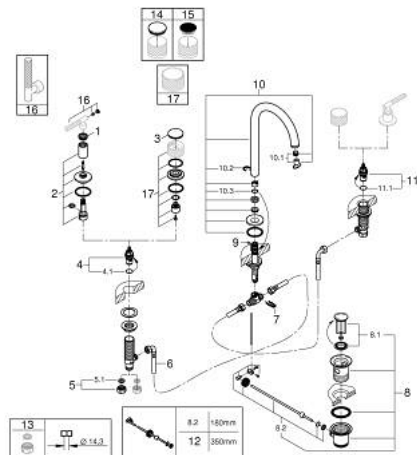

20 593 DA0 ATRIO PRIVATE COLLECTION 3-HOLE BASIN MIXER 1/2" L-SIZE

PRODUCT DESCRIPTION

- Colour: warm sunset
- ceramic headparts 1/2", 90°
- GROHE LongLife finish
- GROHE EcoJoy - less water, perfect flow
- maximum flow rate (at 3 bar): 5 l/min
- swivel tubular spout with mousseur and stop limiter
- adjustable swivel area 0° / 150° / 360°
- pop-up waste set 1 1/4"
- flexible connection hoses between spout and side valves
- for stick handles
- to be combined with stick sets 48 458, 48 459 or 48 646, please order separately

20 593 DA0 ATRIO PRIVATE COLLECTION 3-HOLE BASIN MIXER 1/2" L-SIZE

SPARE PARTS, May 2018 – now

- 1: Decorative ring (Spare part-nr. 101296DA00)
- 2: Escutcheon (Spare part-nr. 101297DA00)
- 3: Cap (Spare part-nr. 101300DA00)
- 4: Ceramic headpart, 1/2" (Spare part-nr. 45882000)
- 4.1: O-ring Ø18,2 x Ø1,7 (Spare part-nr. 0392400M)
- 5: Coupling nut 1/2" (Spare part-nr. 1290100M)
- 5.1: Fibre seal dia. Ø18,5 x Ø12 x 2 (Spare part-nr. 0138900M)
- 6: Flexible connection hose (Spare part-nr. 45704000)
- 7: Fixing clamp (Spare part-nr. 6554100M)
- 8: Waste set 1 1/4" (Spare part-nr. 28910DA0)
- 8.1: Plug (Spare part-nr. 07182DA0)
- 8.2: Eccentric rod (Spare part-nr. 07052000)
- 9: Pop-up rod (Spare part-nr. 65196DA0)
- 10: Outlet (Spare part-nr. 101298DA00)
- 10.1: Flow straightener (Spare part-nr. 48408000)
- 10.2: Safety ring (Spare part-nr. 4826600M)
- 10.3: Sealing washer (Spare part-nr. 0128500M)
- 11: Ceramic headpart, 1/2" (Spare part-nr. 45883000)
- 11.1: O-ring Ø18,2 x Ø1,7 (Spare part-nr. 0392400M)
- 12: Eccentric rod (Spare part-nr. 07341000)*
- 13: Coupling nut 1/2" x 14.5 mm (Spare part-nr. 1290200M)*
- 14: Inlays made from White Attica Caesarstone material (Spare part-nr. 4846000)*
- 15: Inlays made from Vanilla Noir Caesarstone material (Spare part-nr. 4846100)*
- 16: Knurled sticks (Spare part-nr. 48646DA0)*
- 17: Handle (Spare part-nr. 101299DA00)*