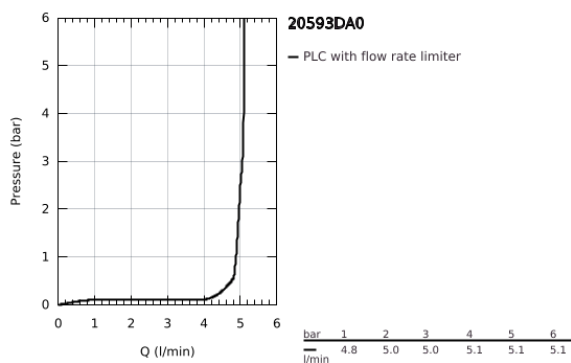

20 593 DA0 ATRIO PRIVATE COLLECTION 3-HOLE BASIN MIXER 1/2" L-SIZE

PRODUCT DESCRIPTION

- Colour: warm sunset
- ceramic headparts 1/2", 90°
- GROHE LongLife finish
- GROHE EcoJoy - less water, perfect flow
- maximum flow rate (at 3 bar): 5 l/min
- swivel tubular spout with mousseur and stop limiter
- adjustable swivel area 0° / 150° / 360°
- pop-up waste set 1 1/4"
- flexible connection hoses between spout and side valves
- for stick handles
- to be combined with stick sets 48 458, 48 459 or 48 646, please order separately

20 593 DA0 ATRIO PRIVATE COLLECTION 3-HOLE BASIN MIXER 1/2" L-SIZE

SPARE PARTS, May 2018 – now

- 1: Decorative ring (Spare part-nr. 101296DA00)
- 2: Escutcheon (Spare part-nr. 101297DA00)
- 3: Cap (Spare part-nr. 101300DA00)
- 4: Ceramic headpart, 1/2" (Spare part-nr. 45882000)
- 4.1: O-ring Ø18,2 x Ø1,7 (Spare part-nr. 0392400M)
- 5: Coupling nut 1/2" (Spare part-nr. 1290100M)
- 5.1: Fibre seal dia. Ø18,5 x Ø12 x 2 (Spare part-nr. 0138900M)
- 6: Flexible connection hose (Spare part-nr. 45704000)
- 7: Fixing clamp (Spare part-nr. 6554100M)
- 8: Waste set 1 1/4" (Spare part-nr. 28910DA0)
- 8.1: Plug (Spare part-nr. 07182DA0)
- 8.2: Eccentric rod (Spare part-nr. 07052000)
- 9: Pop-up rod (Spare part-nr. 65196DA0)
- 10: Outlet (Spare part-nr. 101298DA00)
- 10.1: Flow straightener (Spare part-nr. 48408000)
- 10.2: Safety ring (Spare part-nr. 4826600M)
- 10.3: Sealing washer (Spare part-nr. 0128500M)
- 11: Ceramic headpart, 1/2" (Spare part-nr. 45883000)
- 11.1: O-ring Ø18,2 x Ø1,7 (Spare part-nr. 0392400M)
- 12: Eccentric rod (Spare part-nr. 07341000)*
- 13: Coupling nut 1/2" x 14.5 mm (Spare part-nr. 1290200M)*
- 14: Inlays made from White Attica Caesarstone material (Spare part-nr. 4846000)*
- 15: Inlays made from Vanilla Noir Caesarstone material (Spare part-nr. 4846100)*
- 16: Knurled sticks (Spare part-nr. 48646DA0)*
- 17: Handle (Spare part-nr. 101299DA00)*