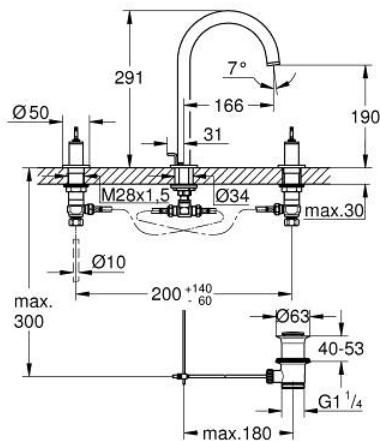

20 593 DA0 ATRIO PRIVATE COLLECTION 3-HOLE BASIN MIXER 1/2" L-SIZE

PRODUCT DESCRIPTION

- Colour: warm sunset
- ceramic headparts 1/2", 90°
- GROHE LongLife finish
- GROHE EcoJoy - less water, perfect flow
- maximum flow rate (at 3 bar): 5 l/min
- swivel tubular spout with mousseur and stop limiter
- adjustable swivel area 0° / 150° / 360°
- pop-up waste set 1 1/4"
- flexible connection hoses between spout and side valves
- for stick handles
- to be combined with stick sets 48 458, 48 459 or 48 646, please order separately

20 593 DA0 ATRIO PRIVATE COLLECTION 3-HOLE BASIN MIXER 1/2" L-SIZE

SPARE PARTS, May 2018 – now

- 1: Decorative ring (Spare part-nr. 101296DA00)
- 2: Escutcheon (Spare part-nr. 101297DA00)
- 3: Cap (Spare part-nr. 101300DA00)
- 4: Ceramic headpart, 1/2" (Spare part-nr. 45882000)
- 4.1: O-ring Ø18,2 x Ø1,7 (Spare part-nr. 0392400M)
- 5: Coupling nut 1/2" (Spare part-nr. 1290100M)
- 5.1: Fibre seal dia. Ø18,5 x Ø12 x 2 (Spare part-nr. 0138900M)
- 6: Flexible connection hose (Spare part-nr. 45704000)
- 7: Fixing clamp (Spare part-nr. 6554100M)
- 8: Waste set 1 1/4" (Spare part-nr. 28910DA0)
- 8.1: Plug (Spare part-nr. 07182DA0)
- 8.2: Eccentric rod (Spare part-nr. 07052000)
- 9: Pop-up rod (Spare part-nr. 65196DA0)
- 10: Outlet (Spare part-nr. 101298DA00)
- 10.1: Flow straightener (Spare part-nr. 48408000)
- 10.2: Safety ring (Spare part-nr. 4826600M)
- 10.3: Sealing washer (Spare part-nr. 0128500M)
- 11: Ceramic headpart, 1/2" (Spare part-nr. 45883000)
- 11.1: O-ring Ø18,2 x Ø1,7 (Spare part-nr. 0392400M)
- 12: Eccentric rod (Spare part-nr. 07341000)*
- 13: Coupling nut 1/2" x 14.5 mm (Spare part-nr. 1290200M)*
- 14: Inlays made from White Attica Caesarstone material (Spare part-nr. 4846000)*
- 15: Inlays made from Vanilla Noir Caesarstone material (Spare part-nr. 4846100)*
- 16: Knurled sticks (Spare part-nr. 48646DA0)*
- 17: Handle (Spare part-nr. 101299DA00)*