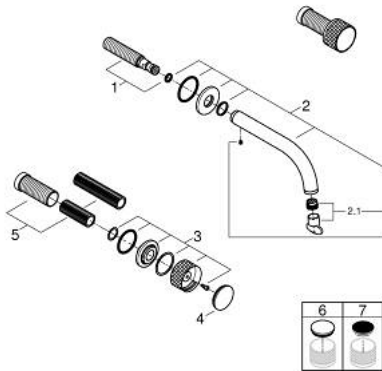

20 589 GL0 ATRIO PRIVATE COLLECTION 3-HOLE WASH-BASIN MIXER M-SIZE

PRODUCT DESCRIPTION

- Colour: cool sunrise
- wall mounted
- for use with rough-in set 29 025 002
- headparts 1/2" - 90°
- GROHE LongLife finish
- GROHE EcoJoy - less water, perfect flow
- maximum flow rate (at 3 bar): 5 l/min
- centre distance 200 mm
- projection 180 mm
- knobs with metal inlay
- can be combined with 48 460 000 or 48 461 000
- without roughing-in set 29 025 002 (please order separately)

20 589 GL0 ATRIO PRIVATE COLLECTION 3-HOLE WASH-BASIN MIXER M-SIZE

SPARE PARTS, May 2018 – now

1: Connection Nipple (Spare part-nr. 1013459990)

2: Outlet (Spare part-nr. 1013444GL00)

2.1: Flow straightener (Spare part-nr. 48408000)

3: Handle (Spare part-nr. 101347GL00)

4: Cap (Spare part-nr. 101300GL00)

5: Extension for spindle (Spare part-nr. 1013469990)

6: Inlays made from White Attica Caesarstone material (Spare part-nr. 48460000)*

7: Inlays made from Vanilla Noir Caesarstone material (Spare part-nr. 48461000)*

* Optional accessories