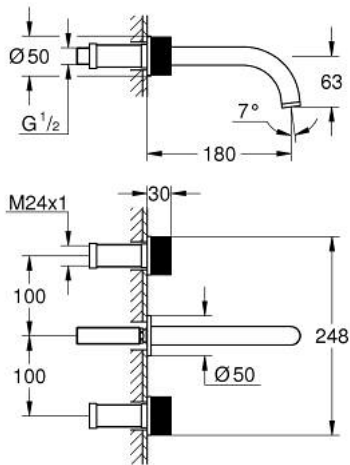

20 589 GL0 ATRIO PRIVATE COLLECTION 3-HOLE WASH-BASIN MIXER M-SIZE

PRODUCT DESCRIPTION

- Colour: cool sunrise
- wall mounted
- for use with rough-in set 29 025 002
- headparts 1/2" - 90°
- GROHE LongLife finish
- GROHE EcoJoy - less water, perfect flow
- maximum flow rate (at 3 bar): 5 l/min
- centre distance 200 mm
- projection 180 mm
- knobs with metal inlay
- can be combined with 48 460 000 or 48 461 000
- without roughing-in set 29 025 002 (please order separately)

20 589 GL0 ATRIO PRIVATE COLLECTION 3-HOLE WASH-BASIN MIXER M-SIZE

SPARE PARTS, May 2018 – now

1: Connection Nipple (Spare part-nr. 1013459990)

2: Outlet (Spare part-nr. 1013444GL00)

2.1: Flow straightener (Spare part-nr. 48408000)

3: Handle (Spare part-nr. 101347GL00)

4: Cap (Spare part-nr. 101300GL00)

5: Extension for spindle (Spare part-nr. 1013469990)

6: Inlays made from White Attica Caesarstone material (Spare part-nr. 48460000)*

7: Inlays made from Vanilla Noir Caesarstone material (Spare part-nr. 48461000)*

* Optional accessories