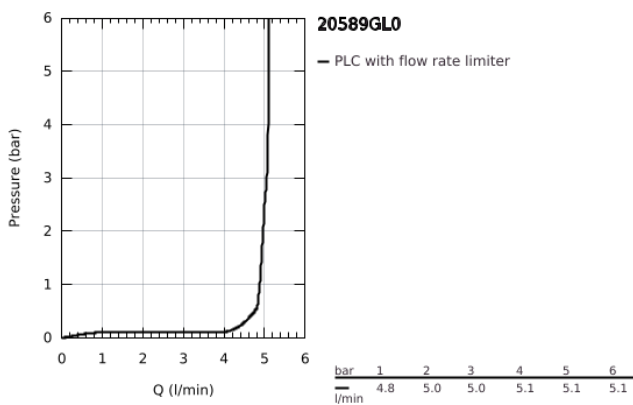

20 589 GL0 ATRIO PRIVATE COLLECTION 3-HOLE WASH-BASIN MIXER M-SIZE

PRODUCT DESCRIPTION

- Colour: cool sunrise
- wall mounted
- for use with rough-in set 29 025 002
- headparts 1/2" - 90°
- GROHE LongLife finish
- GROHE EcoJoy - less water, perfect flow
- maximum flow rate (at 3 bar): 5 l/min
- centre distance 200 mm
- projection 180 mm
- knobs with metal inlay
- can be combined with 48 460 000 or 48 461 000
- without roughing-in set 29 025 002 (please order separately)

3: Handle (Spare part-nr. 101347GL00)

4: Cap (Spare part-nr. 101300GL00)

5: Extension for spindle (Spare part-nr. 1013469990)

6: Inlays made from White Attica Caesarstone material (Spare part-nr. 48460000)*