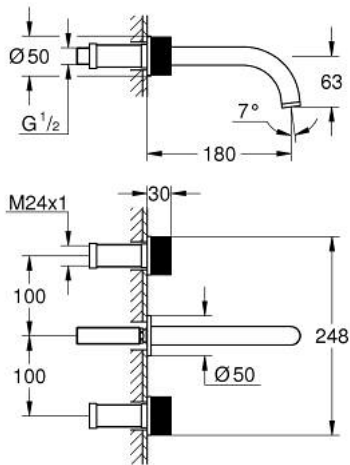

20 589 DA0 ATRIO PRIVATE COLLECTION 3-HOLE WASH-BASIN MIXER M-SIZE

PRODUCT DESCRIPTION

- Colour: warm sunset
- wall mounted
- for use with rough-in set 29 025 002
- headparts 1/2" - 90°
- GROHE LongLife finish
- GROHE EcoJoy - less water, perfect flow
- maximum flow rate (at 3 bar): 5 l/min
- centre distance 200 mm
- projection 180 mm
- knobs with metal inlay
- can be combined with 48 460 000 or 48 461 000
- without roughing-in set 29 025 002 (please order separately)

20 589 DA0 ATRIO PRIVATE COLLECTION 3-HOLE WASH-BASIN MIXER M-SIZE

SPARE PARTS, May 2018 – now

1: Connection Nipple (Spare part-nr. 1013459990)

2: Outlet (Spare part-nr. 101344DA00)

2.1: Flow straightener (Spare part-nr. 48408000)

3: Handle (Spare part-nr. 101347DA00)

4: Cap (Spare part-nr. 101300DA00)

5: Extension for spindle (Spare part-nr. 1013469990)

6: Inlays made from White Attica Caesarstone material (Spare part-nr. 48460000)*

7: Inlays made from Vanilla Noir Caesarstone material (Spare part-nr. 48461000)*

* Optional accessories