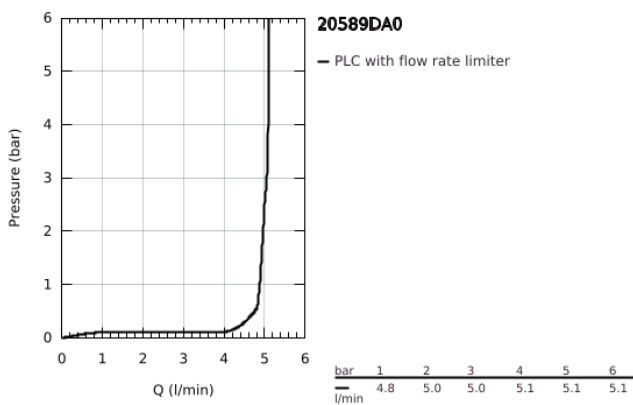

20 589 DA0 ATRIO PRIVATE COLLECTION 3-HOLE WASH-BASIN MIXER M-SIZE

PRODUCT DESCRIPTION

- Colour: warm sunset
- wall mounted
- for use with rough-in set 29 025 002
- headparts 1/2" - 90°
- GROHE LongLife finish
- GROHE EcoJoy - less water, perfect flow
- maximum flow rate (at 3 bar): 5 l/min
- centre distance 200 mm
- projection 180 mm
- knobs with metal inlay
- can be combined with 48 460 000 or 48 461 000
- without roughing-in set 29 025 002 (please order separately)

3: Handle (Spare part-nr. 101347DA00)

4: Cap (Spare part-nr. 101300DA00)

5: Extension for spindle (Spare part-nr. 1013469990)

6: Inlays made from White Attica Caesarstone material (Spare part-nr. 48460000)*