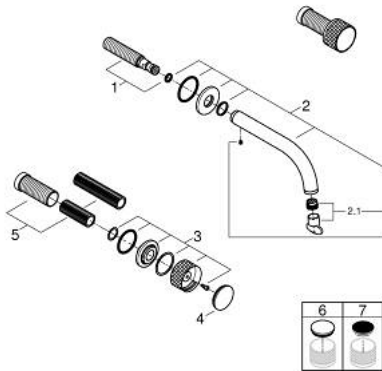

20 589 DA0 ATRIO PRIVATE COLLECTION 3-HOLE WASH-BASIN MIXER M-SIZE

PRODUCT DESCRIPTION

- Colour: warm sunset
- wall mounted
- for use with rough-in set 29 025 002
- headparts 1/2" - 90°
- GROHE LongLife finish
- GROHE EcoJoy - less water, perfect flow
- maximum flow rate (at 3 bar): 5 l/min
- centre distance 200 mm
- projection 180 mm
- knobs with metal inlay
- can be combined with 48 460 000 or 48 461 000
- without roughing-in set 29 025 002 (please order separately)

20 589 DA0 ATRIO PRIVATE COLLECTION 3-HOLE WASH-BASIN MIXER M-SIZE

SPARE PARTS, May 2018 – now

1: Connection Nipple (Spare part-nr. 1013459990)

2: Outlet (Spare part-nr. 101344DA00)

2.1: Flow straightener (Spare part-nr. 48408000)

3: Handle (Spare part-nr. 101347DA00)

4: Cap (Spare part-nr. 101300DA00)

5: Extension for spindle (Spare part-nr. 1013469990)

6: Inlays made from White Attica Caesarstone material (Spare part-nr. 48460000)*

7: Inlays made from Vanilla Noir Caesarstone material (Spare part-nr. 48461000)*

* Optional accessories