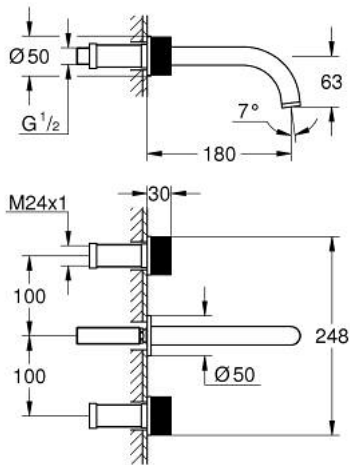

20 589 AL0 ATRIO PRIVATE COLLECTION 3-HOLE WASH-BASIN MIXER M-SIZE

PRODUCT DESCRIPTION

- Colour: brushed hard graphite
- wall mounted
- for use with rough-in set 29 025 002
- headparts 1/2" - 90°
- GROHE LongLife finish
- GROHE EcoJoy - less water, perfect flow
- maximum flow rate (at 3 bar): 5 l/min
- centre distance 200 mm
- projection 180 mm
- knobs with metal inlay
- can be combined with 48 460 000 or 48 461 000
- without roughing-in set 29 025 002 (please order separately)

20 589 AL0 ATRIO PRIVATE COLLECTION 3-HOLE WASH-BASIN MIXER M-SIZE

SPARE PARTS, May 2018 – now

1: Connection Nipple (Spare part-nr. 1013459990)

2: Outlet (Spare part-nr. 101344AL00)

2.1: Flow straightener (Spare part-nr. 48408000)

3: Handle (Spare part-nr. 101347AL00)

4: Cap (Spare part-nr. 101300AL00)

5: Extension for spindle (Spare part-nr. 1013469990)

6: Inlays made from White Attica Caesarstone material (Spare part-nr. 48460000)*

7: Inlays made from Vanilla Noir Caesarstone material (Spare part-nr. 48461000)*

* Optional accessories