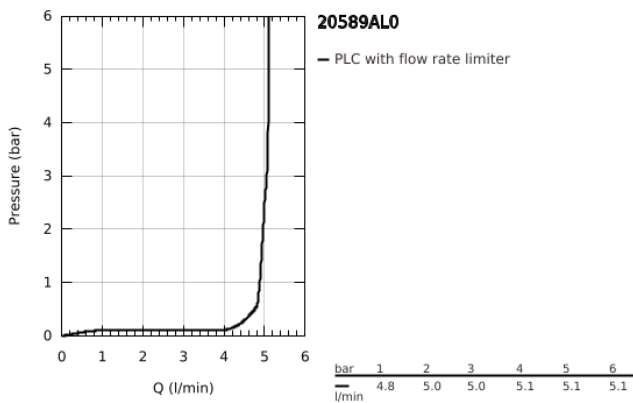

20 589 AL0 ATRIO PRIVATE COLLECTION 3-HOLE WASH-BASIN MIXER M-SIZE

PRODUCT DESCRIPTION

- Colour: brushed hard graphite
- wall mounted
- for use with rough-in set 29 025 002
- headparts 1/2" - 90°
- GROHE LongLife finish
- GROHE EcoJoy - less water, perfect flow
- maximum flow rate (at 3 bar): 5 l/min
- centre distance 200 mm
- projection 180 mm
- knobs with metal inlay
- can be combined with 48 460 000 or 48 461 000
- without roughing-in set 29 025 002 (please order separately)

3: Handle (Spare part-nr. 101347AL00)

4: Cap (Spare part-nr. 101300AL00)

5: Extension for spindle (Spare part-nr. 1013469990)

6: Inlays made from White Attica Caesarstone material (Spare part-nr. 48460000)*