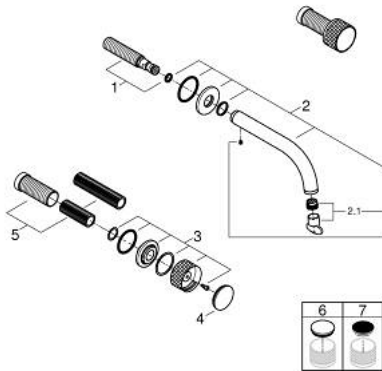

20 589 AL0 ATRIO PRIVATE COLLECTION 3-HOLE WASH-BASIN MIXER M-SIZE

PRODUCT DESCRIPTION

- Colour: brushed hard graphite
- wall mounted
- for use with rough-in set 29 025 002
- headparts 1/2" - 90°
- GROHE LongLife finish
- GROHE EcoJoy - less water, perfect flow
- maximum flow rate (at 3 bar): 5 l/min
- centre distance 200 mm
- projection 180 mm
- knobs with metal inlay
- can be combined with 48 460 000 or 48 461 000
- without roughing-in set 29 025 002 (please order separately)

20 589 AL0 ATRIO PRIVATE COLLECTION 3-HOLE WASH-BASIN MIXER M-SIZE

SPARE PARTS, May 2018 – now

1: Connection Nipple (Spare part-nr. 1013459990)

2: Outlet (Spare part-nr. 101344AL00)

2.1: Flow straightener (Spare part-nr. 48408000)

3: Handle (Spare part-nr. 101347AL00)

4: Cap (Spare part-nr. 101300AL00)

5: Extension for spindle (Spare part-nr. 1013469990)

6: Inlays made from White Attica Caesarstone material (Spare part-nr. 48460000)*

7: Inlays made from Vanilla Noir Caesarstone material (Spare part-nr. 48461000)*

* Optional accessories