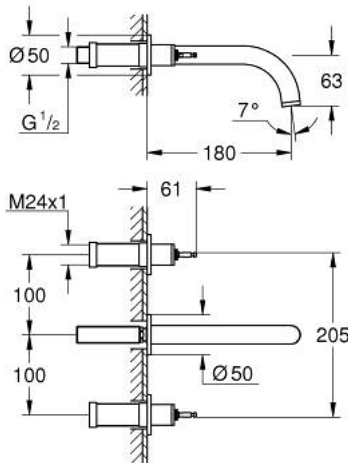

20 587 GL0 ATRIO PRIVATE COLLECTION 3-HOLE WASH-BASIN MIXER M-SIZE

PRODUCT DESCRIPTION

- Colour: cool sunrise
- wall mounted
- for use with rough-in set 29 025 002
- headparts 1/2" - 90°
- GROHE LongLife finish
- GROHE EcoJoy - less water, perfect flow
- maximum flow rate (at 3 bar): 5 l/min
- centre distance 200 mm
- projection 180 mm
- for stick handles
- to be combined with stick sets 48 458, 48 459 or 48 646, please order separately
- without roughing-in set 29 025 002 (please order separately)

20 587 GL0 ATRIO PRIVATE COLLECTION 3-HOLE WASH-BASIN MIXER M-SIZE

SPARE PARTS, May 2018 – now

- 1: Connection Nipple (Spare part-nr. 1013459990)
 - 2: Outlet (Spare part-nr. 101344GL00)
 - 2.1: Flow straightener (Spare part-nr. 48408000)
 - 3: Extension for spindle (Spare part-nr. 1013469990)
 - 4: Escutcheon (Spare part-nr. 101343GL00)
 - 5: Decorative ring (Spare part-nr. 101296GL00)
 - 6: Cap (Spare part-nr. 101300GL00)
 - 7: Handle (Spare part-nr. 101347GL00)*
 - 8: Knurled sticks (Spare part-nr. 48646GL0)*
 - 9: Inlays made from White Attica Caesarstone material (Spare part-nr. 48460000)*
 - 10: Inlays made from Vanilla Noir Caesarstone material (Spare part-nr. 48461000)*
- * Optional accessories