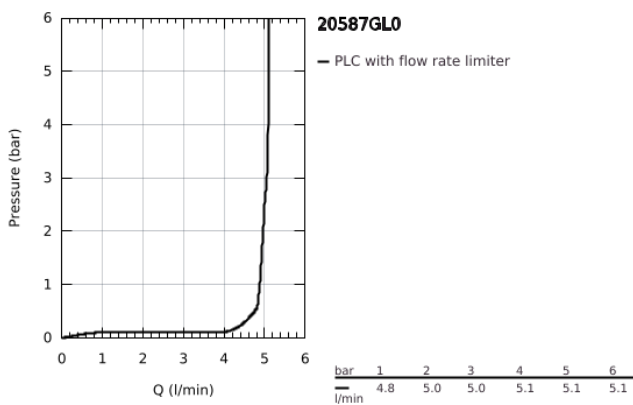

20 587 GL0 ATRIO PRIVATE COLLECTION 3-HOLE WASH-BASIN MIXER M-SIZE

PRODUCT DESCRIPTION

- Colour: cool sunrise
- wall mounted
- for use with rough-in set 29 025 002
- headparts 1/2" - 90°
- GROHE LongLife finish
- GROHE EcoJoy - less water, perfect flow
- maximum flow rate (at 3 bar): 5 l/min
- centre distance 200 mm
- projection 180 mm
- for stick handles
- to be combined with stick sets 48 458, 48 459 or 48 646, please order separately
- without roughing-in set 29 025 002 (please order separately)

20 587 GL0 ATRIO PRIVATE COLLECTION 3-HOLE WASH-BASIN MIXER M-SIZE

SPARE PARTS, May 2018 – now

- 1: Connection Nipple (Spare part-nr. 1013459990)
 - 2: Outlet (Spare part-nr. 101344GL00)
 - 2.1: Flow straightener (Spare part-nr. 48408000)
 - 3: Extension for spindle (Spare part-nr. 1013469990)
 - 4: Escutcheon (Spare part-nr. 101343GL00)
 - 5: Decorative ring (Spare part-nr. 101296GL00)
 - 6: Cap (Spare part-nr. 101300GL00)
 - 7: Handle (Spare part-nr. 101347GL00)*
 - 8: Knurled sticks (Spare part-nr. 48646GL0)*
 - 9: Inlays made from White Attica Caesarstone material (Spare part-nr. 48460000)*
 - 10: Inlays made from Vanilla Noir Caesarstone material (Spare part-nr. 48461000)*
- * Optional accessories