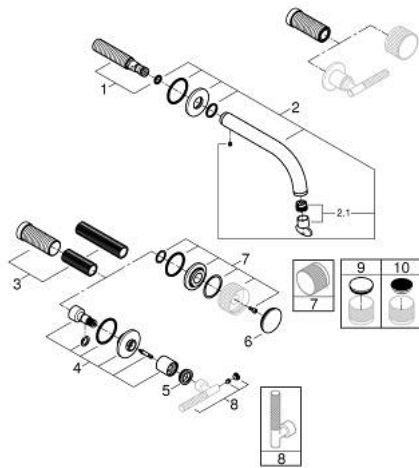

20 587 GL0 ATRIO PRIVATE COLLECTION 3-HOLE WASH-BASIN MIXER M-SIZE

PRODUCT DESCRIPTION

- Colour: cool sunrise
- wall mounted
- for use with rough-in set 29 025 002
- headparts 1/2" - 90°
- GROHE LongLife finish
- GROHE EcoJoy - less water, perfect flow
- maximum flow rate (at 3 bar): 5 l/min
- centre distance 200 mm
- projection 180 mm
- for stick handles
- to be combined with stick sets 48 458, 48 459 or 48 646, please order separately
- without roughing-in set 29 025 002 (please order separately)

20 587 GL0 ATRIO PRIVATE COLLECTION 3-HOLE WASH-BASIN MIXER M-SIZE

SPARE PARTS, May 2018 – now

- 1: Connection Nipple (Spare part-nr. 1013459990)
 - 2: Outlet (Spare part-nr. 101344GL00)
 - 2.1: Flow straightener (Spare part-nr. 48408000)
 - 3: Extension for spindle (Spare part-nr. 1013469990)
 - 4: Escutcheon (Spare part-nr. 101343GL00)
 - 5: Decorative ring (Spare part-nr. 101296GL00)
 - 6: Cap (Spare part-nr. 101300GL00)
 - 7: Handle (Spare part-nr. 101347GL00)*
 - 8: Knurled sticks (Spare part-nr. 48646GL0)*
 - 9: Inlays made from White Attica Caesarstone material (Spare part-nr. 48460000)*
 - 10: Inlays made from Vanilla Noir Caesarstone material (Spare part-nr. 48461000)*
- * Optional accessories