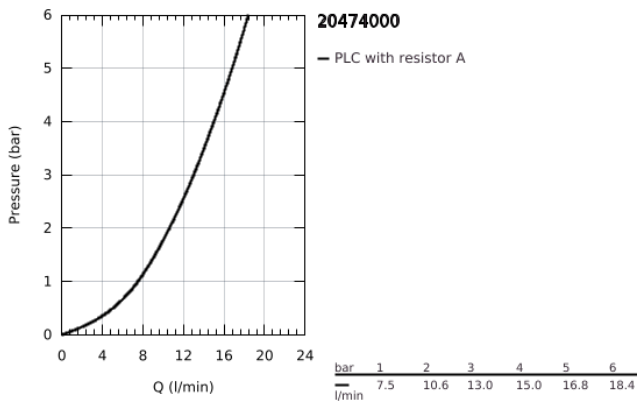

20 474 000 BAUEDGE 2-HOLE BASIN MIXER

PRODUCT DESCRIPTION

- Colour: chrome
- wall mounted
- set for final installation and concealed body
- GROHE SmoothControl 35 mm ceramic cartridge
- GROHE LongLife finish
- mousseur
- centre distance 110 mm
- projection 171 mm

20 474 000 BAUEDGE 2-HOLE BASIN MIXER

SPARE PARTS, August 2014 – now

1: Lever (Spare part-nr. 46811000)

2: Mousseur (Spare part-nr. 13929000)

3: Extension (Spare part-nr. 46627000)*

* Optional accessories