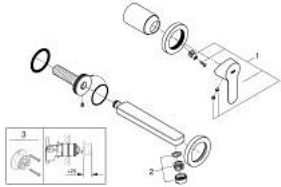

20 474 000 BAUEDGE 2-HOLE BASIN MIXER

PRODUCT DESCRIPTION

- Colour: chrome
- wall mounted
- set for final installation and concealed body
- GROHE SmoothControl 35 mm ceramic cartridge
- GROHE LongLife finish
- mousseur
- centre distance 110 mm
- projection 171 mm

20 474 000 BAUEDGE 2-HOLE BASIN MIXER

SPARE PARTS, August 2014 – now

1: Lever (Spare part-nr. 46811000)

2: Mousseur (Spare part-nr. 13929000)

3: Extension (Spare part-nr. 46627000)*

* Optional accessories