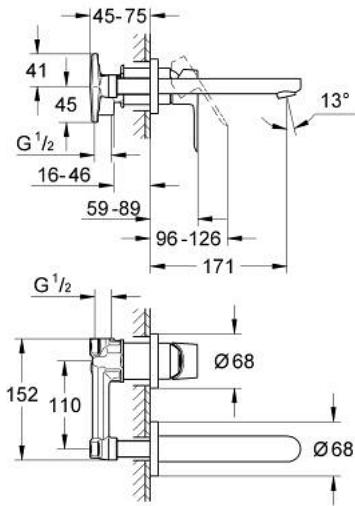

20 474 000 BAUEDGE 2-HOLE BASIN MIXER

PRODUCT DESCRIPTION

- Colour: chrome
- wall mounted
- set for final installation and concealed body
- GROHE SmoothControl 35 mm ceramic cartridge
- GROHE LongLife finish
- mousseur
- centre distance 110 mm
- projection 171 mm

20 474 000 BAUEDGE 2-HOLE BASIN MIXER

SPARE PARTS, August 2014 – now

1: Lever (Spare part-nr. 46811000)

2: Mousseur (Spare part-nr. 13929000)

3: Extension (Spare part-nr. 46627000)*

* Optional accessories