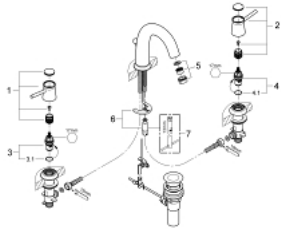

20 470 000 BAUCLASSIC 3-HOLE BASIN MIXER 1/2"

SPARE PARTS, August 2014 – now

- 1: Handle red (Spare part-nr. 48145000)
- 2: Handle blue (Spare part-nr. 48146000)
- 3: Ceramic headpart, 1/2" (Spare part-nr. 45882000)
- 3.1: O-ring Ø18,2 x Ø1,7 (Spare part-nr. 0392400M)
- 4: Ceramic headpart, 1/2" (Spare part-nr. 45883000)
- 4.1: O-ring Ø18,2 x Ø1,7 (Spare part-nr. 0392400M)
- 5: Mousseur (Spare part-nr. 13929000)
- 6: Shank mounting kit (Spare part-nr. 46671000)
- 7: Mounting wrench (Spare part-nr. 19017000)*