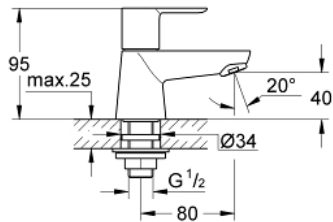

20 422 000 BAULOOP PILLAR TAP 1/2" XS-SIZE

PRODUCT DESCRIPTION

- Colour: chrome
- ceramic headpart
- GROHE LongLife finish
- GROHE EcoJoy - less water, perfect flow
- maximum flow rate (at 3 bar): 5 l/min
- fixation nut G 1/2"

20 422 000 BAULoop PILLAR TAP 1/2" XS-SIZE

SPARE PARTS, September 2012 – now

1: Lever (Spare part-nr. 48027000)

2: Ceramic headpart, 1/2" (Spare part-nr. 45882000)

2.1: O-ring Ø18,2 x Ø1,7 (Spare part-nr. 0392400M)