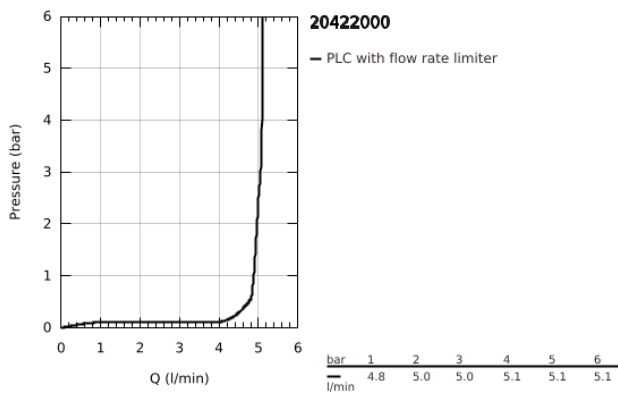

20 422 000 BAULOOP PILLAR TAP 1/2" XS-SIZE

PRODUCT DESCRIPTION

- Colour: chrome
- ceramic headpart
- GROHE LongLife finish
- GROHE EcoJoy - less water, perfect flow
- maximum flow rate (at 3 bar): 5 l/min
- fixation nut G 1/2"

20 422 000 BAULoop PILLAR TAP 1/2" XS-SIZE

SPARE PARTS, September 2012 – now

1: Lever (Spare part-nr. 48027000)

2: Ceramic headpart, 1/2" (Spare part-nr. 45882000)

2.1: O-ring Ø18,2 x Ø1,7 (Spare part-nr. 0392400M)