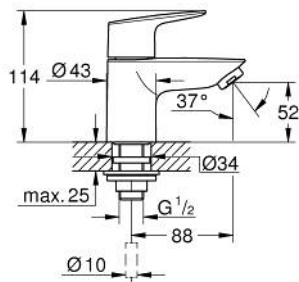

## 20 421 001 BAUEDGE PILLAR TAP 1/2" XS-SIZE

### PRODUCT DESCRIPTION

- Colour: chrome
- ceramic headpart
- GROHE LongLife finish
- GROHE EcoJoy - less water, perfect flow
- maximum flow rate (at 3 bar): 5 l/min

### SPARE PARTS, September 2018 – now

1: Replacement handle connection kit (Spare part-nr. 45186000)

1.1: O-ring  $\varnothing 18,2 \times \varnothing 1,7$  (Spare part-nr. 0392400M)

2: Ceramic headpart, 1/2" (Spare part-nr. 45882000)