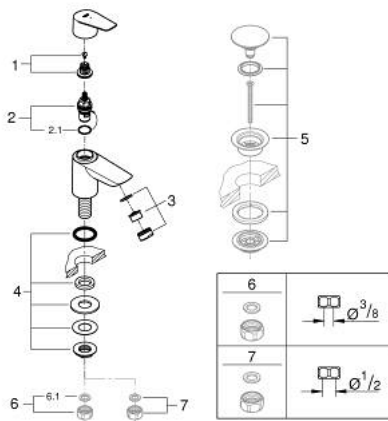

## 20 421 001 BAUEDGE PILLAR TAP 1/2" XS-SIZE

### PRODUCT DESCRIPTION

- Colour: chrome
- ceramic headpart
- GROHE LongLife finish
- GROHE EcoJoy - less water, perfect flow
- maximum flow rate (at 3 bar): 5 l/min

### SPARE PARTS, September 2018 – now

1: Replacement handle connection kit (Spare part-nr. 45186000)

1.1: O-ring  $\varnothing 18,2 \times \varnothing 1,7$  (Spare part-nr. 0392400M)

2: Ceramic headpart, 1/2" (Spare part-nr. 45882000)