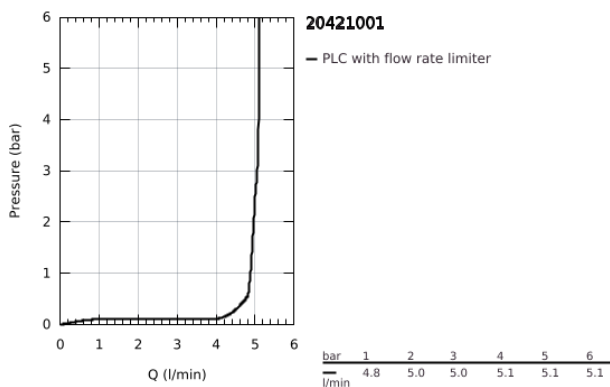

## 20 421 001 BAUEDGE PILLAR TAP 1/2" XS-SIZE

### PRODUCT DESCRIPTION

- Colour: chrome
- ceramic headpart
- GROHE LongLife finish
- GROHE EcoJoy - less water, perfect flow
- maximum flow rate (at 3 bar): 5 l/min