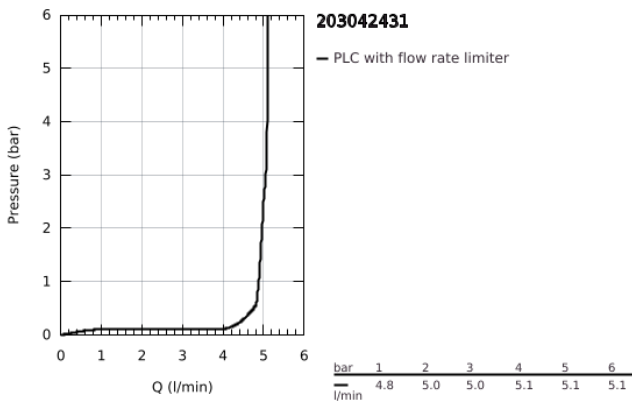

20 304 243 1 **LINEARE 3-HOLE BASIN MIXER 1/2"**  
**M-SIZE**

**PRODUCT DESCRIPTION**

- Colour: matte black
- ceramic headparts 1/2", 90°
- GROHE EcoJoy - less water, perfect flow
- maximum flow rate (at 3 bar): 5 l/min
- GROHE FastFixation installation system
- pop-up waste set 1 1/4"
- flexible connection hoses between spout and side valves

20 304 243 1 **LINEARE 3-HOLE BASIN MIXER 1/2"**  
**M-SIZE**

**SPARE PARTS**, May 2024 – now

- 1: Lineare pair of handles (Spare part-nr. 483572430)
- 2: Ceramic headpart, 1/2" (Spare part-nr. 45882000)
- 2.1: O-ring Ø18,2 x Ø1,7 (Spare part-nr. 0392400M)
- 3: Ceramic headpart, 1/2" (Spare part-nr. 45883000)
- 3.1: O-ring Ø18,2 x Ø1,7 (Spare part-nr. 0392400M)
- 4: Coupling nut 1/2" x 14.5 mm (Spare part-nr. 1290200M)
- 4.1: Fibre seal dia. Ø18.5 x Ø12 x 2 (Spare part-nr. 0138900M)
- 5: Pop-up rod (Spare part-nr. 651962430)
- 6: Mousseur (Spare part-nr. 13994000)
- 7: Shank mounting kit (Spare part-nr. 46671000)
- 8: Flexible connection hose (Spare part-nr. 45704000)
- 9: Waste set 1 1/4" (Spare part-nr. 289102430)
- 9.1: Plug (Spare part-nr. 071822430)
- 9.2: Eccentric rod (Spare part-nr. 07052000)
- 10: Mounting wrench (Spare part-nr. 19017000)\*
- 11: Coupling nut 1/2" (Spare part-nr. 1290100M)\*
- 12: Eccentric rod (Spare part-nr. 07341000)\*