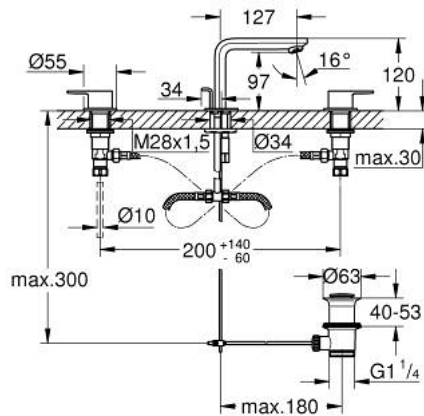

20 304 243 1 **LINEARE 3-HOLE BASIN MIXER 1/2"**  
**M-SIZE**

**PRODUCT DESCRIPTION**

- Colour: matte black
- ceramic headparts 1/2", 90°
- GROHE EcoJoy - less water, perfect flow
- maximum flow rate (at 3 bar): 5 l/min
- GROHE FastFixation installation system
- pop-up waste set 1 1/4"
- flexible connection hoses between spout and side valves

20 304 243 1 **LINEARE 3-HOLE BASIN MIXER 1/2"**  
**M-SIZE**

**SPARE PARTS**, May 2024 – now

- 1: Lineare pair of handles (Spare part-nr. 483572430)
- 2: Ceramic headpart, 1/2" (Spare part-nr. 45882000)
- 2.1: O-ring Ø18,2 x Ø1,7 (Spare part-nr. 0392400M)
- 3: Ceramic headpart, 1/2" (Spare part-nr. 45883000)
- 3.1: O-ring Ø18,2 x Ø1,7 (Spare part-nr. 0392400M)
- 4: Coupling nut 1/2" x 14.5 mm (Spare part-nr. 1290200M)
- 4.1: Fibre seal dia. Ø18.5 x Ø12 x 2 (Spare part-nr. 0138900M)
- 5: Pop-up rod (Spare part-nr. 651962430)
- 6: Mousseur (Spare part-nr. 13994000)
- 7: Shank mounting kit (Spare part-nr. 46671000)
- 8: Flexible connection hose (Spare part-nr. 45704000)
- 9: Waste set 1 1/4" (Spare part-nr. 289102430)
- 9.1: Plug (Spare part-nr. 071822430)
- 9.2: Eccentric rod (Spare part-nr. 07052000)
- 10: Mounting wrench (Spare part-nr. 19017000)\*
- 11: Coupling nut 1/2" (Spare part-nr. 1290100M)\*
- 12: Eccentric rod (Spare part-nr. 07341000)\*