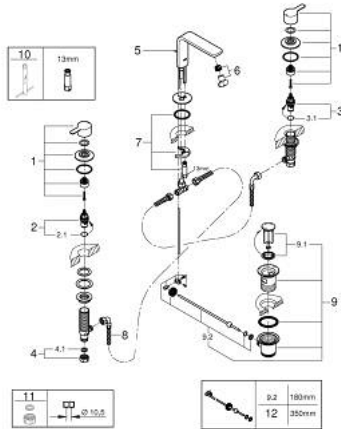

20 304 243 1 **LINEARE 3-HOLE BASIN MIXER 1/2"**  
**M-SIZE**

**PRODUCT DESCRIPTION**

- Colour: matte black
- ceramic headparts 1/2", 90°
- GROHE EcoJoy - less water, perfect flow
- maximum flow rate (at 3 bar): 5 l/min
- GROHE FastFixation installation system
- pop-up waste set 1 1/4"
- flexible connection hoses between spout and side valves

20 304 243 1 **LINEARE 3-HOLE BASIN MIXER 1/2"**  
**M-SIZE**

**SPARE PARTS**, May 2024 – now

- 1: Lineare pair of handles (Spare part-nr. 483572430)
- 2: Ceramic headpart, 1/2" (Spare part-nr. 45882000)
- 2.1: O-ring Ø18,2 x Ø1,7 (Spare part-nr. 0392400M)
- 3: Ceramic headpart, 1/2" (Spare part-nr. 45883000)
- 3.1: O-ring Ø18,2 x Ø1,7 (Spare part-nr. 0392400M)
- 4: Coupling nut 1/2" x 14.5 mm (Spare part-nr. 1290200M)
- 4.1: Fibre seal dia. Ø18.5 x Ø12 x 2 (Spare part-nr. 0138900M)
- 5: Pop-up rod (Spare part-nr. 651962430)
- 6: Mousseur (Spare part-nr. 13994000)
- 7: Shank mounting kit (Spare part-nr. 46671000)
- 8: Flexible connection hose (Spare part-nr. 45704000)
- 9: Waste set 1 1/4" (Spare part-nr. 289102430)
- 9.1: Plug (Spare part-nr. 071822430)
- 9.2: Eccentric rod (Spare part-nr. 07052000)
- 10: Mounting wrench (Spare part-nr. 19017000)\*
- 11: Coupling nut 1/2" (Spare part-nr. 1290100M)\*
- 12: Eccentric rod (Spare part-nr. 07341000)\*