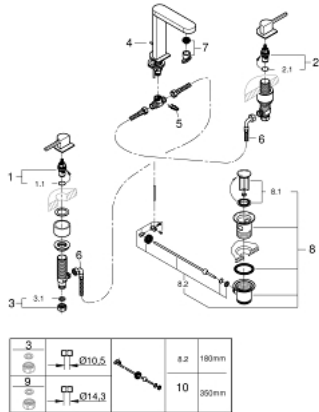

20 301 003 **GROHE PLUS 3-HOLE BASIN MIXER 1/2"**  
**M-SIZE**

**SPARE PARTS**, August 2018 – now

- 1: Ceramic headpart, 1/2" (Spare part-nr. 45882000)
  - 1.1: O-ring Ø18,2 x Ø1,7 (Spare part-nr. 0392400M)
  - 2: Ceramic headpart, 1/2" (Spare part-nr. 45883000)
  - 2.1: O-ring Ø18,2 x Ø1,7 (Spare part-nr. 0392400M)
  - 3: Coupling nut 1/2" (Spare part-nr. 1290100M)
  - 3.1: Fibre seal dia. Ø18.5 x Ø12 x 2 (Spare part-nr. 0138900M)
  - 4: Pop-up rod (Spare part-nr. 65196000)
  - 5: Fixing clamp (Spare part-nr. 6554100M)
  - 6: Flexible connection hose (Spare part-nr. 45704000)
  - 7: Mousseur (Spare part-nr. 48493000)
  - 8: Waste set 1 1/4" (Spare part-nr. 28910000)
  - 8.1: Plug (Spare part-nr. 07182000)
  - 8.2: Eccentric rod (Spare part-nr. 07052000)
  - 9: Coupling nut 1/2" x 14.5 mm (Spare part-nr. 1290200M)\*
  - 10: Eccentric rod (Spare part-nr. 07341000)\*
- \* Optional accessories