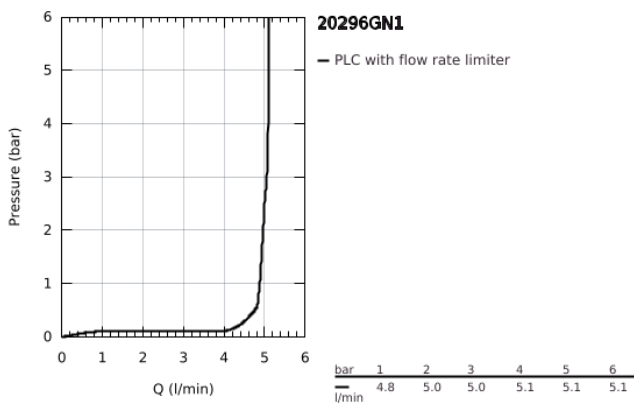

20 296 GN1 **ESSENCE 3-HOLE BASIN MIXER 1/2"**  
**M-SIZE**

**PRODUCT DESCRIPTION**

- Colour: brushed cool sunrise
- ceramic headparts 1/2", 90°
- GROHE LongLife finish
- GROHE EcoJoy - less water, perfect flow
- GROHE EcoJoy mousseur 5.7 l/min
- GROHE AquaGuide adjustable mousseur
- pop-up waste set 1 1/4"
- flexible connection hoses between spout and side valves

20 296 GN1 **ESSENCE 3-HOLE BASIN MIXER 1/2"**  
**M-SIZE**

**SPARE PARTS**, August 2023 – now

- 1: Essence New pair of handles blue/red US (Spare part-nr. 48330GN0)
- 2: Ceramic headpart, 1/2" (Spare part-nr. 45882000)
- 2.1: O-ring Ø18,2 x Ø1,7 (Spare part-nr. 0392400M)
- 3: Ceramic headpart, 1/2" (Spare part-nr. 45883000)
- 3.1: O-ring Ø18,2 x Ø1,7 (Spare part-nr. 0392400M)
- 4: Pop-up rod (Spare part-nr. 65196GN0)
- 5: Mousseur (Spare part-nr. 48270000)
- 6: Fixing clamp (Spare part-nr. 6554100M)
- 7: Waste set 1 1/4" (Spare part-nr. 28910GN0)
- 7.1: Plug (Spare part-nr. 07182GN0)
- 7.2: Eccentric rod (Spare part-nr. 07052000)
- 8: Coupling nut 1/2" (Spare part-nr. 1290100M)
- 8.1: Fibre seal dia. Ø18.5 x Ø12 x 2 (Spare part-nr. 0138900M)
- 9: Flexible connection hose (Spare part-nr. 45704000)
- 10: Eccentric rod (Spare part-nr. 07341000)\*