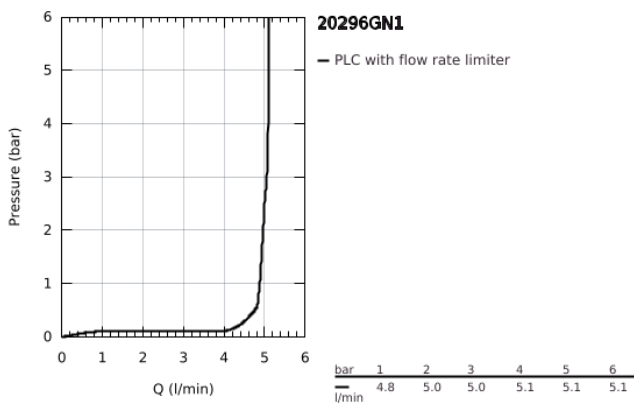

20 296 GN1 **ESSENCE 3-HOLE BASIN MIXER 1/2"**
M-SIZE

PRODUCT DESCRIPTION

- Colour: brushed cool sunrise
- ceramic headparts 1/2", 90°
- GROHE LongLife finish
- GROHE EcoJoy - less water, perfect flow
- maximum flow rate (at 3 bar): 5.7 l/min
- GROHE AquaGuide adjustable mousseur
- pop-up waste set 1 1/4"
- flexible connection hoses between spout and side valves

20 296 GN1 **ESSENCE 3-HOLE BASIN MIXER 1/2"**
M-SIZE

SPARE PARTS, August 2023 – now

- 1: Essence New pair of handles blue/red US (Spare part-nr. 48330GN0)
- 2: Ceramic headpart, 1/2" (Spare part-nr. 45882000)
- 2.1: O-ring Ø18,2 x Ø1,7 (Spare part-nr. 0392400M)
- 3: Ceramic headpart, 1/2" (Spare part-nr. 45883000)
- 3.1: O-ring Ø18,2 x Ø1,7 (Spare part-nr. 0392400M)
- 4: Pop-up rod (Spare part-nr. 65196GN0)
- 5: Mousseur (Spare part-nr. 48270000)
- 6: Fixing clamp (Spare part-nr. 6554100M)
- 7: Waste set 1 1/4" (Spare part-nr. 28910GN0)
- 7.1: Plug (Spare part-nr. 07182GN0)
- 7.2: Eccentric rod (Spare part-nr. 07052000)
- 8: Coupling nut 1/2" (Spare part-nr. 1290100M)
- 8.1: Fibre seal dia. Ø18.5 x Ø12 x 2 (Spare part-nr. 0138900M)
- 9: Flexible connection hose (Spare part-nr. 45704000)
- 10: Eccentric rod (Spare part-nr. 07341000)*