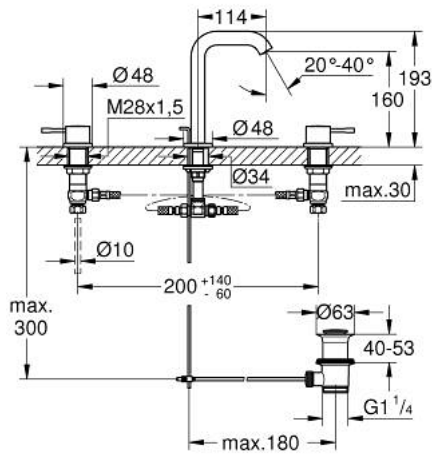

20 296 GN1 **ESSENCE 3-HOLE BASIN MIXER 1/2"**  
**M-SIZE**

**PRODUCT DESCRIPTION**

- Colour: brushed cool sunrise
- ceramic headparts 1/2", 90°
- GROHE LongLife finish
- GROHE EcoJoy - less water, perfect flow
- GROHE EcoJoy mousseur 5.7 l/min
- GROHE AquaGuide adjustable mousseur
- pop-up waste set 1 1/4"
- flexible connection hoses between spout and side valves

20 296 GN1 **ESSENCE 3-HOLE BASIN MIXER 1/2"**  
**M-SIZE**

**SPARE PARTS**, August 2023 – now

- 1: Essence New pair of handles blue/red US (Spare part-nr. 48330GN0)
- 2: Ceramic headpart, 1/2" (Spare part-nr. 45882000)
- 2.1: O-ring Ø18,2 x Ø1,7 (Spare part-nr. 0392400M)
- 3: Ceramic headpart, 1/2" (Spare part-nr. 45883000)
- 3.1: O-ring Ø18,2 x Ø1,7 (Spare part-nr. 0392400M)
- 4: Pop-up rod (Spare part-nr. 65196GN0)
- 5: Mousseur (Spare part-nr. 48270000)
- 6: Fixing clamp (Spare part-nr. 6554100M)
- 7: Waste set 1 1/4" (Spare part-nr. 28910GN0)
- 7.1: Plug (Spare part-nr. 07182GN0)
- 7.2: Eccentric rod (Spare part-nr. 07052000)
- 8: Coupling nut 1/2" (Spare part-nr. 1290100M)
- 8.1: Fibre seal dia. Ø18.5 x Ø12 x 2 (Spare part-nr. 0138900M)
- 9: Flexible connection hose (Spare part-nr. 45704000)
- 10: Eccentric rod (Spare part-nr. 07341000)\*