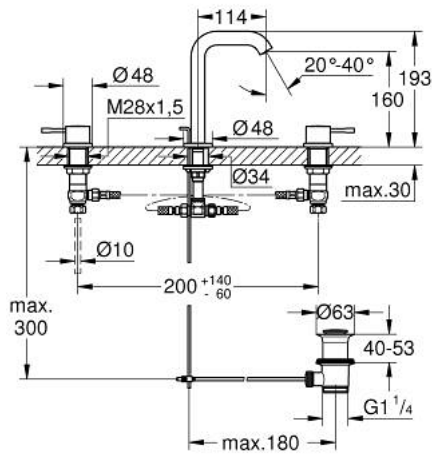

20 296 GN1 **ESSENCE 3-HOLE BASIN MIXER 1/2"**
M-SIZE

PRODUCT DESCRIPTION

- Colour: brushed cool sunrise
- ceramic headparts 1/2", 90°
- GROHE LongLife finish
- GROHE EcoJoy - less water, perfect flow
- maximum flow rate (at 3 bar): 5.7 l/min
- GROHE AquaGuide adjustable mousseur
- pop-up waste set 1 1/4"
- flexible connection hoses between spout and side valves

20 296 GN1 ESSENCE 3-HOLE BASIN MIXER 1/2" M-SIZE

SPARE PARTS, August 2023 – now

- 1: Essence New pair of handles blue/red US (Spare part-nr. 48330GN0)
- 2: Ceramic headpart, 1/2" (Spare part-nr. 45882000)
- 2.1: O-ring Ø18,2 x Ø1,7 (Spare part-nr. 0392400M)
- 3: Ceramic headpart, 1/2" (Spare part-nr. 45883000)
- 3.1: O-ring Ø18,2 x Ø1,7 (Spare part-nr. 0392400M)
- 4: Pop-up rod (Spare part-nr. 65196GN0)
- 5: Mousseur (Spare part-nr. 48270000)
- 6: Fixing clamp (Spare part-nr. 6554100M)
- 7: Waste set 1 1/4" (Spare part-nr. 28910GN0)
- 7.1: Plug (Spare part-nr. 07182GN0)
- 7.2: Eccentric rod (Spare part-nr. 07052000)
- 8: Coupling nut 1/2" (Spare part-nr. 1290100M)
- 8.1: Fibre seal dia. Ø18.5 x Ø12 x 2 (Spare part-nr. 0138900M)
- 9: Flexible connection hose (Spare part-nr. 45704000)
- 10: Eccentric rod (Spare part-nr. 07341000)*