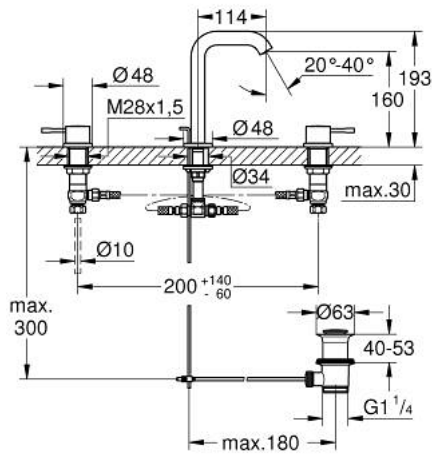

20 296 GN1 **ESSENCE 3-HOLE BASIN MIXER 1/2"**
M-SIZE

PRODUCT DESCRIPTION

- Colour: brushed cool sunrise
- ceramic headparts 1/2", 90°
- GROHE LongLife finish
- GROHE EcoJoy - less water, perfect flow
- maximum flow rate (at 3 bar): 5.7 l/min
- GROHE AquaGuide adjustable mousseur
- pop-up waste set 1 1/4"
- flexible connection hoses between spout and side valves

20 296 GN1 **ESSENCE 3-HOLE BASIN MIXER 1/2"**
M-SIZE

SPARE PARTS, August 2023 – now

- 1: Essence New pair of handles blue/red US (Spare part-nr. 48330GN0)
- 2: Ceramic headpart, 1/2" (Spare part-nr. 45882000)
- 2.1: O-ring Ø18,2 x Ø1,7 (Spare part-nr. 0392400M)
- 3: Ceramic headpart, 1/2" (Spare part-nr. 45883000)
- 3.1: O-ring Ø18,2 x Ø1,7 (Spare part-nr. 0392400M)
- 4: Pop-up rod (Spare part-nr. 65196GN0)
- 5: Mousseur (Spare part-nr. 48270000)
- 6: Fixing clamp (Spare part-nr. 6554100M)
- 7: Waste set 1 1/4" (Spare part-nr. 28910GN0)
- 7.1: Plug (Spare part-nr. 07182GN0)
- 7.2: Eccentric rod (Spare part-nr. 07052000)
- 8: Coupling nut 1/2" (Spare part-nr. 1290100M)
- 8.1: Fibre seal dia. Ø18.5 x Ø12 x 2 (Spare part-nr. 0138900M)
- 9: Flexible connection hose (Spare part-nr. 45704000)
- 10: Eccentric rod (Spare part-nr. 07341000)*