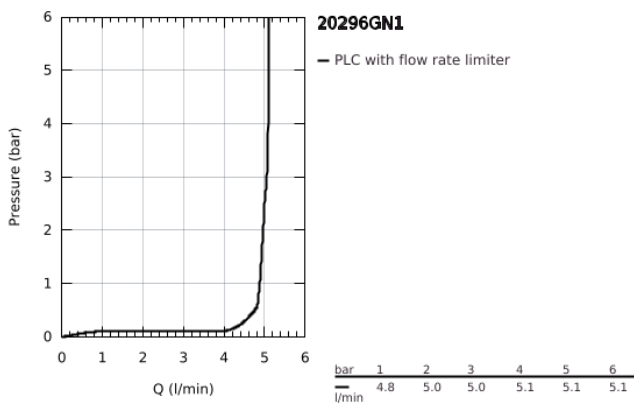

20 296 GN1 **ESSENCE 3-HOLE BASIN MIXER 1/2"**
M-SIZE

PRODUCT DESCRIPTION

- Colour: brushed cool sunrise
- ceramic headparts 1/2", 90°
- GROHE LongLife finish
- GROHE EcoJoy - less water, perfect flow
- maximum flow rate (at 3 bar): 5.7 l/min
- GROHE AquaGuide adjustable mousseur
- pop-up waste set 1 1/4"
- flexible connection hoses between spout and side valves

20 296 GN1 ESSENCE 3-HOLE BASIN MIXER 1/2" M-SIZE

SPARE PARTS, August 2023 – now

- 1: Essence New pair of handles blue/red US (Spare part-nr. 48330GN0)
- 2: Ceramic headpart, 1/2" (Spare part-nr. 45882000)
- 2.1: O-ring Ø18,2 x Ø1,7 (Spare part-nr. 0392400M)
- 3: Ceramic headpart, 1/2" (Spare part-nr. 45883000)
- 3.1: O-ring Ø18,2 x Ø1,7 (Spare part-nr. 0392400M)
- 4: Pop-up rod (Spare part-nr. 65196GN0)
- 5: Mousseur (Spare part-nr. 48270000)
- 6: Fixing clamp (Spare part-nr. 6554100M)
- 7: Waste set 1 1/4" (Spare part-nr. 28910GN0)
- 7.1: Plug (Spare part-nr. 07182GN0)
- 7.2: Eccentric rod (Spare part-nr. 07052000)
- 8: Coupling nut 1/2" (Spare part-nr. 1290100M)
- 8.1: Fibre seal dia. Ø18.5 x Ø12 x 2 (Spare part-nr. 0138900M)
- 9: Flexible connection hose (Spare part-nr. 45704000)
- 10: Eccentric rod (Spare part-nr. 07341000)*