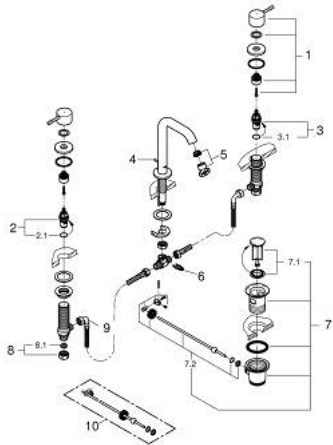

20 296 GL1 **ESSENCE 3-HOLE BASIN MIXER 1/2"**  
**M-SIZE**

**PRODUCT DESCRIPTION**

- Colour: cool sunrise
- ceramic headparts 1/2", 90°
- GROHE LongLife finish
- GROHE EcoJoy - less water, perfect flow
- maximum flow rate (at 3 bar): 5.7 l/min
- GROHE AquaGuide adjustable mousseur
- pop-up waste set 1 1/4"
- flexible connection hoses between spout and side valves

20 296 GL1 **ESSENCE 3-HOLE BASIN MIXER 1/2"**  
**M-SIZE**

**SPARE PARTS**, August 2023 – now

- 1: Essence pair of handles (Spare part-nr. 48330GL0)
- 2: Ceramic headpart, 1/2" (Spare part-nr. 45882000)
- 2.1: O-ring Ø18,2 x Ø1,7 (Spare part-nr. 0392400M)
- 3: Ceramic headpart, 1/2" (Spare part-nr. 45883000)
- 3.1: O-ring Ø18,2 x Ø1,7 (Spare part-nr. 0392400M)
- 4: Pop-up rod (Spare part-nr. 65196GL0)
- 5: Mousseur (Spare part-nr. 48270000)
- 6: Fixing clamp (Spare part-nr. 6554100M)
- 7: Waste set 1 1/4" (Spare part-nr. 28910GL0)
- 7.1: Plug (Spare part-nr. 07182GL0)
- 7.2: Eccentric rod (Spare part-nr. 07052000)
- 8: Coupling nut 1/2" (Spare part-nr. 1290100M)
- 8.1: Fibre seal dia. Ø18.5 x Ø12 x 2 (Spare part-nr. 0138900M)
- 9: Flexible connection hose (Spare part-nr. 45704000)
- 10: Eccentric rod (Spare part-nr. 07341000)\*