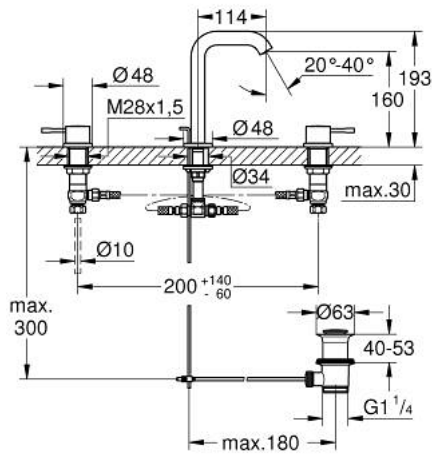

20 296 GL1 **ESSENCE 3-HOLE BASIN MIXER 1/2"**  
**M-SIZE**

**PRODUCT DESCRIPTION**

- Colour: cool sunrise
- ceramic headparts 1/2", 90°
- GROHE LongLife finish
- GROHE EcoJoy - less water, perfect flow
- maximum flow rate (at 3 bar): 5.7 l/min
- GROHE AquaGuide adjustable mousseur
- pop-up waste set 1 1/4"
- flexible connection hoses between spout and side valves

20 296 GL1 **ESSENCE 3-HOLE BASIN MIXER 1/2"**  
**M-SIZE**

**SPARE PARTS**, August 2023 – now

- 1: Essence pair of handles (Spare part-nr. 48330GL0)
- 2: Ceramic headpart, 1/2" (Spare part-nr. 45882000)
- 2.1: O-ring Ø18,2 x Ø1,7 (Spare part-nr. 0392400M)
- 3: Ceramic headpart, 1/2" (Spare part-nr. 45883000)
- 3.1: O-ring Ø18,2 x Ø1,7 (Spare part-nr. 0392400M)
- 4: Pop-up rod (Spare part-nr. 65196GL0)
- 5: Mousseur (Spare part-nr. 48270000)
- 6: Fixing clamp (Spare part-nr. 6554100M)
- 7: Waste set 1 1/4" (Spare part-nr. 28910GL0)
- 7.1: Plug (Spare part-nr. 07182GL0)
- 7.2: Eccentric rod (Spare part-nr. 07052000)
- 8: Coupling nut 1/2" (Spare part-nr. 1290100M)
- 8.1: Fibre seal dia. Ø18.5 x Ø12 x 2 (Spare part-nr. 0138900M)
- 9: Flexible connection hose (Spare part-nr. 45704000)
- 10: Eccentric rod (Spare part-nr. 07341000)\*