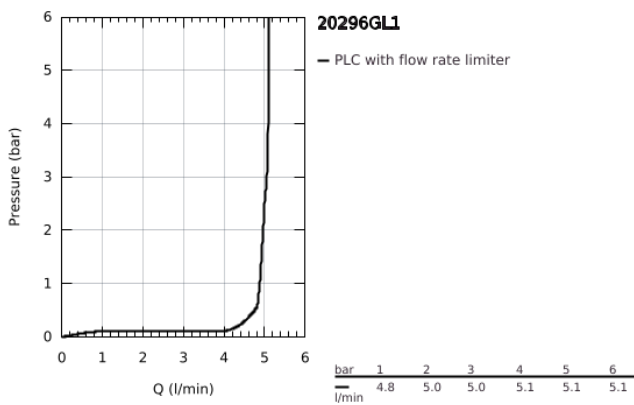

20 296 GL1 **ESSENCE 3-HOLE BASIN MIXER 1/2"**  
**M-SIZE**

**PRODUCT DESCRIPTION**

- Colour: cool sunrise
- ceramic headparts 1/2", 90°
- GROHE LongLife finish
- GROHE EcoJoy - less water, perfect flow
- maximum flow rate (at 3 bar): 5.7 l/min
- GROHE AquaGuide adjustable mousseur
- pop-up waste set 1 1/4"
- flexible connection hoses between spout and side valves

20 296 GL1 **ESSENCE 3-HOLE BASIN MIXER 1/2"**  
**M-SIZE**

**SPARE PARTS**, August 2023 – now

- 1: Essence pair of handles (Spare part-nr. 48330GL0)
- 2: Ceramic headpart, 1/2" (Spare part-nr. 45882000)
- 2.1: O-ring Ø18,2 x Ø1,7 (Spare part-nr. 0392400M)
- 3: Ceramic headpart, 1/2" (Spare part-nr. 45883000)
- 3.1: O-ring Ø18,2 x Ø1,7 (Spare part-nr. 0392400M)
- 4: Pop-up rod (Spare part-nr. 65196GL0)
- 5: Mousseur (Spare part-nr. 48270000)
- 6: Fixing clamp (Spare part-nr. 6554100M)
- 7: Waste set 1 1/4" (Spare part-nr. 28910GL0)
- 7.1: Plug (Spare part-nr. 07182GL0)
- 7.2: Eccentric rod (Spare part-nr. 07052000)
- 8: Coupling nut 1/2" (Spare part-nr. 1290100M)
- 8.1: Fibre seal dia. Ø18.5 x Ø12 x 2 (Spare part-nr. 0138900M)
- 9: Flexible connection hose (Spare part-nr. 45704000)
- 10: Eccentric rod (Spare part-nr. 07341000)\*