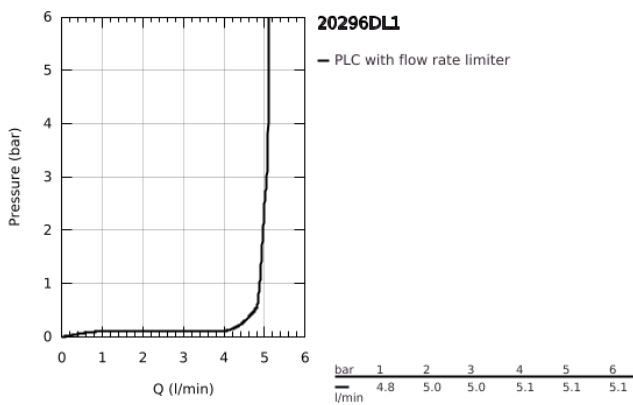

20 296 DL1 **ESSENCE 3-HOLE BASIN MIXER 1/2"**  
**M-SIZE**

**PRODUCT DESCRIPTION**

- Colour: brushed warm sunset
- ceramic headparts 1/2", 90°
- GROHE LongLife finish
- GROHE EcoJoy - less water, perfect flow
- maximum flow rate (at 3 bar): 5.7 l/min
- GROHE AquaGuide adjustable mousseur
- pop-up waste set 1 1/4"
- flexible connection hoses between spout and side valves

## 20 296 DL1 ESSENCE 3-HOLE BASIN MIXER 1/2" M-SIZE

### SPARE PARTS, August 2023 – now

- 1: Essence pair of handles (Spare part-nr. 48330DL0)
- 2: Ceramic headpart, 1/2" (Spare part-nr. 45882000)
- 2.1: O-ring Ø18,2 x Ø1,7 (Spare part-nr. 0392400M)
- 3: Ceramic headpart, 1/2" (Spare part-nr. 45883000)
- 3.1: O-ring Ø18,2 x Ø1,7 (Spare part-nr. 0392400M)
- 4: Pop-up rod (Spare part-nr. 65196DL0)
- 5: Mousseur (Spare part-nr. 48270000)
- 6: Fixing clamp (Spare part-nr. 6554100M)
- 7: Waste set 1 1/4" (Spare part-nr. 28910DL0)
- 7.1: Plug (Spare part-nr. 07182DL0)
- 7.2: Eccentric rod (Spare part-nr. 07052000)
- 8: Coupling nut 1/2" (Spare part-nr. 1290100M)
- 8.1: Fibre seal dia. Ø18.5 x Ø12 x 2 (Spare part-nr. 0138900M)
- 9: Flexible connection hose (Spare part-nr. 45704000)
- 10: Eccentric rod (Spare part-nr. 07341000)\*