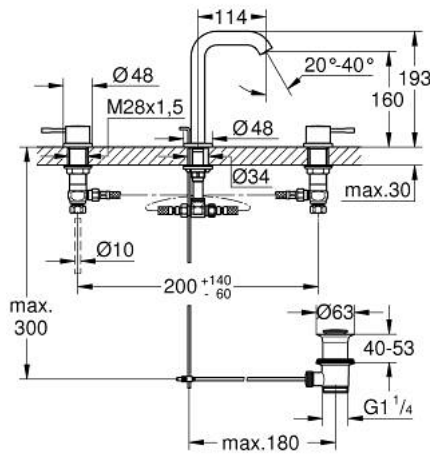

20 296 DL1 **ESSENCE 3-HOLE BASIN MIXER 1/2"**  
**M-SIZE**

**PRODUCT DESCRIPTION**

- Colour: brushed warm sunset
- ceramic headparts 1/2", 90°
- GROHE LongLife finish
- GROHE EcoJoy - less water, perfect flow
- maximum flow rate (at 3 bar): 5.7 l/min
- GROHE AquaGuide adjustable mousseur
- pop-up waste set 1 1/4"
- flexible connection hoses between spout and side valves

## 20 296 DL1 ESSENCE 3-HOLE BASIN MIXER 1/2" M-SIZE

### SPARE PARTS, August 2023 – now

- 1: Essence pair of handles (Spare part-nr. 48330DL0)
- 2: Ceramic headpart, 1/2" (Spare part-nr. 45882000)
- 2.1: O-ring Ø18,2 x Ø1,7 (Spare part-nr. 0392400M)
- 3: Ceramic headpart, 1/2" (Spare part-nr. 45883000)
- 3.1: O-ring Ø18,2 x Ø1,7 (Spare part-nr. 0392400M)
- 4: Pop-up rod (Spare part-nr. 65196DL0)
- 5: Mousseur (Spare part-nr. 48270000)
- 6: Fixing clamp (Spare part-nr. 6554100M)
- 7: Waste set 1 1/4" (Spare part-nr. 28910DL0)
- 7.1: Plug (Spare part-nr. 07182DL0)
- 7.2: Eccentric rod (Spare part-nr. 07052000)
- 8: Coupling nut 1/2" (Spare part-nr. 1290100M)
- 8.1: Fibre seal dia. Ø18.5 x Ø12 x 2 (Spare part-nr. 0138900M)
- 9: Flexible connection hose (Spare part-nr. 45704000)
- 10: Eccentric rod (Spare part-nr. 07341000)\*