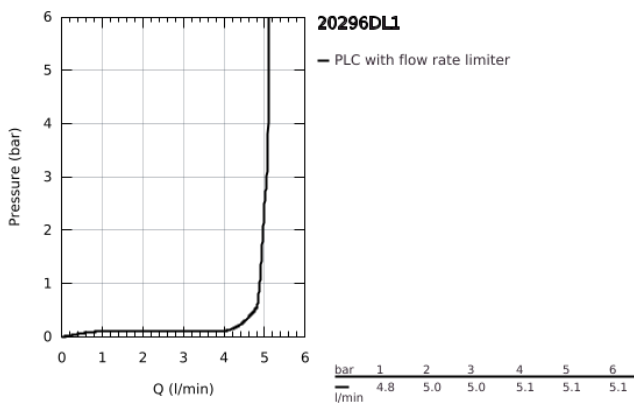

20 296 DL1 **ESSENCE 3-HOLE BASIN MIXER 1/2"**  
**M-SIZE**

**PRODUCT DESCRIPTION**

- Colour: brushed warm sunset
- ceramic headparts 1/2", 90°
- GROHE LongLife finish
- GROHE EcoJoy - less water, perfect flow
- GROHE EcoJoy mousseur 5.7 l/min
- GROHE AquaGuide adjustable mousseur
- pop-up waste set 1 1/4"
- flexible connection hoses between spout and side valves

## 20 296 DL1 ESSENCE 3-HOLE BASIN MIXER 1/2" M-SIZE

### SPARE PARTS, August 2023 – now

- 1: Essence pair of handles (Spare part-nr. 48330DL0)
- 2: Ceramic headpart, 1/2" (Spare part-nr. 45882000)
- 2.1: O-ring Ø18,2 x Ø1,7 (Spare part-nr. 0392400M)
- 3: Ceramic headpart, 1/2" (Spare part-nr. 45883000)
- 3.1: O-ring Ø18,2 x Ø1,7 (Spare part-nr. 0392400M)
- 4: Pop-up rod (Spare part-nr. 65196DL0)
- 5: Mousseur (Spare part-nr. 48270000)
- 6: Fixing clamp (Spare part-nr. 6554100M)
- 7: Waste set 1 1/4" (Spare part-nr. 28910DL0)
- 7.1: Plug (Spare part-nr. 07182DL0)
- 7.2: Eccentric rod (Spare part-nr. 07052000)
- 8: Coupling nut 1/2" (Spare part-nr. 1290100M)
- 8.1: Fibre seal dia. Ø18.5 x Ø12 x 2 (Spare part-nr. 0138900M)
- 9: Flexible connection hose (Spare part-nr. 45704000)
- 10: Eccentric rod (Spare part-nr. 07341000)\*