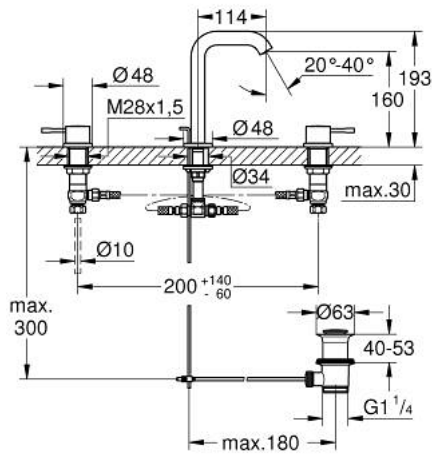

20 296 DL1 **ESSENCE 3-HOLE BASIN MIXER 1/2"**  
**M-SIZE**

**PRODUCT DESCRIPTION**

- Colour: brushed warm sunset
- ceramic headparts 1/2", 90°
- GROHE LongLife finish
- GROHE EcoJoy - less water, perfect flow
- GROHE EcoJoy mousseur 5.7 l/min
- GROHE AquaGuide adjustable mousseur
- pop-up waste set 1 1/4"
- flexible connection hoses between spout and side valves

## 20 296 DL1 ESSENCE 3-HOLE BASIN MIXER 1/2" M-SIZE

### SPARE PARTS, August 2023 – now

- 1: Essence pair of handles (Spare part-nr. 48330DL0)
- 2: Ceramic headpart, 1/2" (Spare part-nr. 45882000)
- 2.1: O-ring Ø18,2 x Ø1,7 (Spare part-nr. 0392400M)
- 3: Ceramic headpart, 1/2" (Spare part-nr. 45883000)
- 3.1: O-ring Ø18,2 x Ø1,7 (Spare part-nr. 0392400M)
- 4: Pop-up rod (Spare part-nr. 65196DL0)
- 5: Mousseur (Spare part-nr. 48270000)
- 6: Fixing clamp (Spare part-nr. 6554100M)
- 7: Waste set 1 1/4" (Spare part-nr. 28910DL0)
- 7.1: Plug (Spare part-nr. 07182DL0)
- 7.2: Eccentric rod (Spare part-nr. 07052000)
- 8: Coupling nut 1/2" (Spare part-nr. 1290100M)
- 8.1: Fibre seal dia. Ø18.5 x Ø12 x 2 (Spare part-nr. 0138900M)
- 9: Flexible connection hose (Spare part-nr. 45704000)
- 10: Eccentric rod (Spare part-nr. 07341000)\*