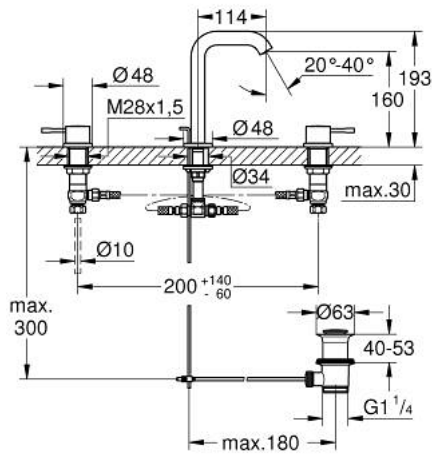

20 296 DC1 **ESSENCE 3-HOLE BASIN MIXER 1/2"**  
**M-SIZE**

**PRODUCT DESCRIPTION**

- Colour: supersteel
- ceramic headparts 1/2", 90°
- GROHE LongLife finish
- GROHE EcoJoy - less water, perfect flow
- maximum flow rate (at 3 bar): 5.7 l/min
- GROHE AquaGuide adjustable mousseur
- pop-up waste set 1 1/4"
- flexible connection hoses between spout and side valves

## 20 296 DC1 ESSENCE 3-HOLE BASIN MIXER 1/2" M-SIZE

### SPARE PARTS, August 2023 – now

- 1: Essence pair of handles (Spare part-nr. 48330DC0)
- 2: Ceramic headpart, 1/2" (Spare part-nr. 45882000)
- 2.1: O-ring Ø18,2 x Ø1,7 (Spare part-nr. 0392400M)
- 3: Ceramic headpart, 1/2" (Spare part-nr. 45883000)
- 3.1: O-ring Ø18,2 x Ø1,7 (Spare part-nr. 0392400M)
- 4: Pop-up rod (Spare part-nr. 65196DC0)
- 5: Mousseur (Spare part-nr. 48270000)
- 6: Fixing clamp (Spare part-nr. 6554100M)
- 7: Waste set 1 1/4" (Spare part-nr. 28910DC0)
- 7.1: Plug (Spare part-nr. 07182DC0)
- 7.2: Eccentric rod (Spare part-nr. 07052000)
- 8: Coupling nut 1/2" (Spare part-nr. 1290100M)
- 8.1: Fibre seal dia. Ø18.5 x Ø12 x 2 (Spare part-nr. 0138900M)
- 9: Flexible connection hose (Spare part-nr. 45704000)
- 10: Eccentric rod (Spare part-nr. 07341000)\*