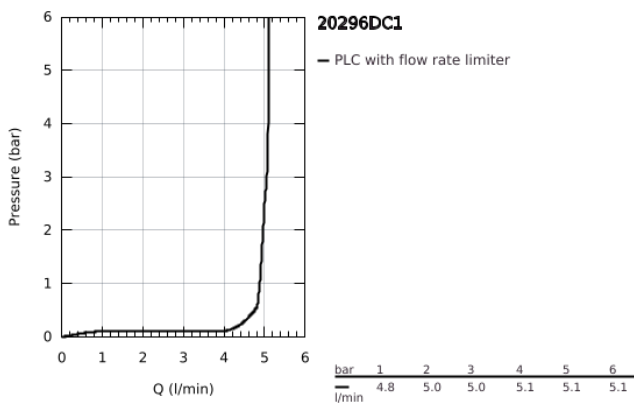

20 296 DC1 **ESSENCE 3-HOLE BASIN MIXER 1/2"**  
**M-SIZE**

**PRODUCT DESCRIPTION**

- Colour: supersteel
- ceramic headparts 1/2", 90°
- GROHE LongLife finish
- GROHE EcoJoy - less water, perfect flow
- GROHE EcoJoy mousseur 5.7 l/min
- GROHE AquaGuide adjustable mousseur
- pop-up waste set 1 1/4"
- flexible connection hoses between spout and side valves

20 296 DC1 **ESSENCE 3-HOLE BASIN MIXER 1/2"**  
**M-SIZE**

**SPARE PARTS**, August 2023 – now

- 1: Essence pair of handles (Spare part-nr. 48330DC0)
- 2: Ceramic headpart, 1/2" (Spare part-nr. 45882000)
- 2.1: O-ring Ø18,2 x Ø1,7 (Spare part-nr. 0392400M)
- 3: Ceramic headpart, 1/2" (Spare part-nr. 45883000)
- 3.1: O-ring Ø18,2 x Ø1,7 (Spare part-nr. 0392400M)
- 4: Pop-up rod (Spare part-nr. 65196DC0)
- 5: Mousseur (Spare part-nr. 48270000)
- 6: Fixing clamp (Spare part-nr. 6554100M)
- 7: Waste set 1 1/4" (Spare part-nr. 28910DC0)
- 7.1: Plug (Spare part-nr. 07182DC0)
- 7.2: Eccentric rod (Spare part-nr. 07052000)
- 8: Coupling nut 1/2" (Spare part-nr. 1290100M)
- 8.1: Fibre seal dia. Ø18.5 x Ø12 x 2 (Spare part-nr. 0138900M)
- 9: Flexible connection hose (Spare part-nr. 45704000)
- 10: Eccentric rod (Spare part-nr. 07341000)\*