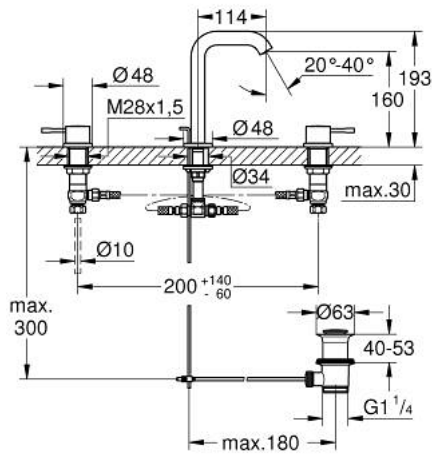

20 296 DC1 **ESSENCE 3-HOLE BASIN MIXER 1/2"**  
**M-SIZE**

**PRODUCT DESCRIPTION**

- Colour: supersteel
- ceramic headparts 1/2", 90°
- GROHE LongLife finish
- GROHE EcoJoy - less water, perfect flow
- GROHE EcoJoy mousseur 5.7 l/min
- GROHE AquaGuide adjustable mousseur
- pop-up waste set 1 1/4"
- flexible connection hoses between spout and side valves

20 296 DC1 **ESSENCE 3-HOLE BASIN MIXER 1/2"**  
**M-SIZE**

**SPARE PARTS**, August 2023 – now

- 1: Essence pair of handles (Spare part-nr. 48330DC0)
- 2: Ceramic headpart, 1/2" (Spare part-nr. 45882000)
- 2.1: O-ring Ø18,2 x Ø1,7 (Spare part-nr. 0392400M)
- 3: Ceramic headpart, 1/2" (Spare part-nr. 45883000)
- 3.1: O-ring Ø18,2 x Ø1,7 (Spare part-nr. 0392400M)
- 4: Pop-up rod (Spare part-nr. 65196DC0)
- 5: Mousseur (Spare part-nr. 48270000)
- 6: Fixing clamp (Spare part-nr. 6554100M)
- 7: Waste set 1 1/4" (Spare part-nr. 28910DC0)
- 7.1: Plug (Spare part-nr. 07182DC0)
- 7.2: Eccentric rod (Spare part-nr. 07052000)
- 8: Coupling nut 1/2" (Spare part-nr. 1290100M)
- 8.1: Fibre seal dia. Ø18.5 x Ø12 x 2 (Spare part-nr. 0138900M)
- 9: Flexible connection hose (Spare part-nr. 45704000)
- 10: Eccentric rod (Spare part-nr. 07341000)\*