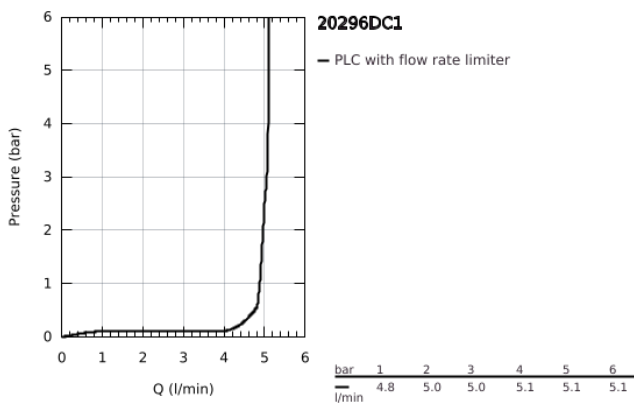

20 296 DC1 **ESSENCE 3-HOLE BASIN MIXER 1/2"**  
**M-SIZE**

**PRODUCT DESCRIPTION**

- Colour: supersteel
- ceramic headparts 1/2", 90°
- GROHE LongLife finish
- GROHE EcoJoy - less water, perfect flow
- maximum flow rate (at 3 bar): 5.7 l/min
- GROHE AquaGuide adjustable mousseur
- pop-up waste set 1 1/4"
- flexible connection hoses between spout and side valves

## 20 296 DC1 ESSENCE 3-HOLE BASIN MIXER 1/2" M-SIZE

### SPARE PARTS, August 2023 – now

- 1: Essence pair of handles (Spare part-nr. 48330DC0)
- 2: Ceramic headpart, 1/2" (Spare part-nr. 45882000)
- 2.1: O-ring Ø18,2 x Ø1,7 (Spare part-nr. 0392400M)
- 3: Ceramic headpart, 1/2" (Spare part-nr. 45883000)
- 3.1: O-ring Ø18,2 x Ø1,7 (Spare part-nr. 0392400M)
- 4: Pop-up rod (Spare part-nr. 65196DC0)
- 5: Mousseur (Spare part-nr. 48270000)
- 6: Fixing clamp (Spare part-nr. 6554100M)
- 7: Waste set 1 1/4" (Spare part-nr. 28910DC0)
- 7.1: Plug (Spare part-nr. 07182DC0)
- 7.2: Eccentric rod (Spare part-nr. 07052000)
- 8: Coupling nut 1/2" (Spare part-nr. 1290100M)
- 8.1: Fibre seal dia. Ø18.5 x Ø12 x 2 (Spare part-nr. 0138900M)
- 9: Flexible connection hose (Spare part-nr. 45704000)
- 10: Eccentric rod (Spare part-nr. 07341000)\*