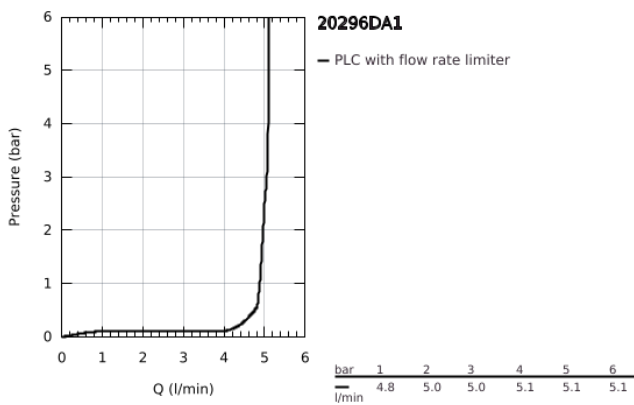

20 296 DA1 **ESSENCE 3-HOLE BASIN MIXER 1/2"**
M-SIZE

PRODUCT DESCRIPTION

- Colour: warm sunset
- ceramic headparts 1/2", 90°
- GROHE LongLife finish
- GROHE EcoJoy - less water, perfect flow
- GROHE EcoJoy mousseur 5.7 l/min
- GROHE AquaGuide adjustable mousseur
- pop-up waste set 1 1/4"
- flexible connection hoses between spout and side valves

20 296 DA1 **ESSENCE 3-HOLE BASIN MIXER 1/2"**
M-SIZE

SPARE PARTS, August 2023 – now

- 1: Essence pair of handles (Spare part-nr. 48330DA0)
- 2: Ceramic headpart, 1/2" (Spare part-nr. 45882000)
- 2.1: O-ring Ø18,2 x Ø1,7 (Spare part-nr. 0392400M)
- 3: Ceramic headpart, 1/2" (Spare part-nr. 45883000)
- 3.1: O-ring Ø18,2 x Ø1,7 (Spare part-nr. 0392400M)
- 4: Pop-up rod (Spare part-nr. 65196DA0)
- 5: Mousseur (Spare part-nr. 48270000)
- 6: Fixing clamp (Spare part-nr. 6554100M)
- 7: Waste set 1 1/4" (Spare part-nr. 28910DA0)
- 7.1: Plug (Spare part-nr. 07182DA0)
- 7.2: Eccentric rod (Spare part-nr. 07052000)
- 8: Coupling nut 1/2" (Spare part-nr. 1290100M)
- 8.1: Fibre seal dia. Ø18.5 x Ø12 x 2 (Spare part-nr. 0138900M)
- 9: Flexible connection hose (Spare part-nr. 45704000)
- 10: Eccentric rod (Spare part-nr. 07341000)*