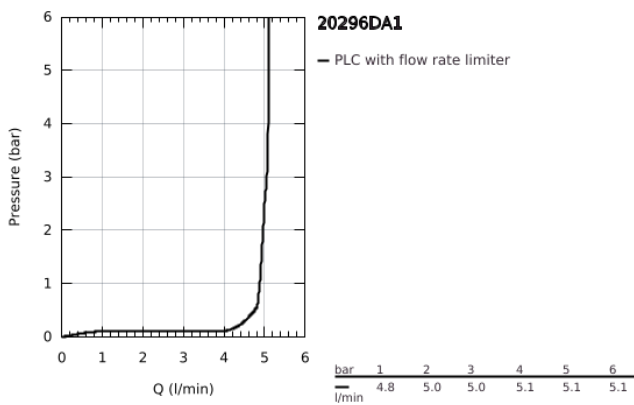

20 296 DA1 **ESSENCE 3-HOLE BASIN MIXER 1/2"**
M-SIZE

PRODUCT DESCRIPTION

- Colour: warm sunset
- ceramic headparts 1/2", 90°
- GROHE LongLife finish
- GROHE EcoJoy - less water, perfect flow
- maximum flow rate (at 3 bar): 5.7 l/min
- GROHE AquaGuide adjustable mousseur
- pop-up waste set 1 1/4"
- flexible connection hoses between spout and side valves

20 296 DA1 **ESSENCE 3-HOLE BASIN MIXER 1/2"**
M-SIZE

SPARE PARTS, August 2023 – now

- 1: Essence pair of handles (Spare part-nr. 48330DA0)
- 2: Ceramic headpart, 1/2" (Spare part-nr. 45882000)
- 2.1: O-ring Ø18,2 x Ø1,7 (Spare part-nr. 0392400M)
- 3: Ceramic headpart, 1/2" (Spare part-nr. 45883000)
- 3.1: O-ring Ø18,2 x Ø1,7 (Spare part-nr. 0392400M)
- 4: Pop-up rod (Spare part-nr. 65196DA0)
- 5: Mousseur (Spare part-nr. 48270000)
- 6: Fixing clamp (Spare part-nr. 6554100M)
- 7: Waste set 1 1/4" (Spare part-nr. 28910DA0)
- 7.1: Plug (Spare part-nr. 07182DA0)
- 7.2: Eccentric rod (Spare part-nr. 07052000)
- 8: Coupling nut 1/2" (Spare part-nr. 1290100M)
- 8.1: Fibre seal dia. Ø18.5 x Ø12 x 2 (Spare part-nr. 0138900M)
- 9: Flexible connection hose (Spare part-nr. 45704000)
- 10: Eccentric rod (Spare part-nr. 07341000)*