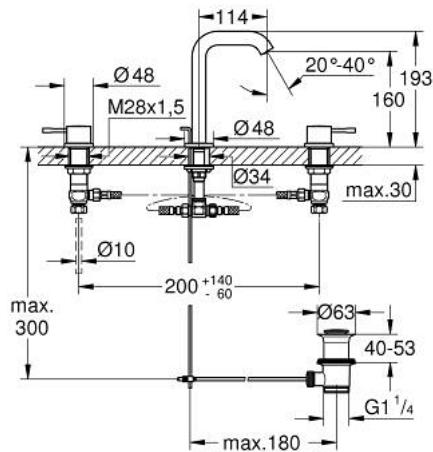

## 20 296 DA1 ESSENCE 3-HOLE BASIN MIXER 1/2" M-SIZE

### PRODUCT DESCRIPTION

- Colour: warm sunset
- ceramic headparts 1/2", 90°
- GROHE LongLife finish
- GROHE EcoJoy - less water, perfect flow
- maximum flow rate (at 3 bar): 5.7 l/min
- GROHE AquaGuide adjustable mousseur
- pop-up waste set 1 1/4"
- flexible connection hoses between spout and side valves

20 296 DA1 **ESSENCE 3-HOLE BASIN MIXER 1/2"**  
**M-SIZE**

**SPARE PARTS**, August 2023 – now

- 1: Essence pair of handles (Spare part-nr. 48330DA0)
- 2: Ceramic headpart, 1/2" (Spare part-nr. 45882000)
- 2.1: O-ring Ø18,2 x Ø1,7 (Spare part-nr. 0392400M)
- 3: Ceramic headpart, 1/2" (Spare part-nr. 45883000)
- 3.1: O-ring Ø18,2 x Ø1,7 (Spare part-nr. 0392400M)
- 4: Pop-up rod (Spare part-nr. 65196DA0)
- 5: Mousseur (Spare part-nr. 48270000)
- 6: Fixing clamp (Spare part-nr. 6554100M)
- 7: Waste set 1 1/4" (Spare part-nr. 28910DA0)
- 7.1: Plug (Spare part-nr. 07182DA0)
- 7.2: Eccentric rod (Spare part-nr. 07052000)
- 8: Coupling nut 1/2" (Spare part-nr. 1290100M)
- 8.1: Fibre seal dia. Ø18.5 x Ø12 x 2 (Spare part-nr. 0138900M)
- 9: Flexible connection hose (Spare part-nr. 45704000)
- 10: Eccentric rod (Spare part-nr. 07341000)\*