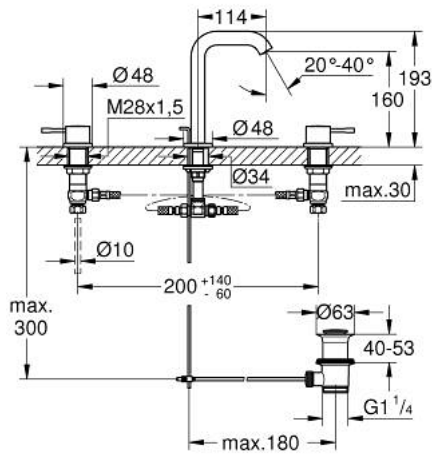

20 296 DA1 **ESSENCE 3-HOLE BASIN MIXER 1/2"**
M-SIZE

PRODUCT DESCRIPTION

- Colour: warm sunset
- ceramic headparts 1/2", 90°
- GROHE LongLife finish
- GROHE EcoJoy - less water, perfect flow
- GROHE EcoJoy mousseur 5.7 l/min
- GROHE AquaGuide adjustable mousseur
- pop-up waste set 1 1/4"
- flexible connection hoses between spout and side valves

20 296 DA1 **ESSENCE 3-HOLE BASIN MIXER 1/2"**
M-SIZE

SPARE PARTS, August 2023 – now

- 1: Essence pair of handles (Spare part-nr. 48330DA0)
- 2: Ceramic headpart, 1/2" (Spare part-nr. 45882000)
- 2.1: O-ring Ø18,2 x Ø1,7 (Spare part-nr. 0392400M)
- 3: Ceramic headpart, 1/2" (Spare part-nr. 45883000)
- 3.1: O-ring Ø18,2 x Ø1,7 (Spare part-nr. 0392400M)
- 4: Pop-up rod (Spare part-nr. 65196DA0)
- 5: Mousseur (Spare part-nr. 48270000)
- 6: Fixing clamp (Spare part-nr. 6554100M)
- 7: Waste set 1 1/4" (Spare part-nr. 28910DA0)
- 7.1: Plug (Spare part-nr. 07182DA0)
- 7.2: Eccentric rod (Spare part-nr. 07052000)
- 8: Coupling nut 1/2" (Spare part-nr. 1290100M)
- 8.1: Fibre seal dia. Ø18.5 x Ø12 x 2 (Spare part-nr. 0138900M)
- 9: Flexible connection hose (Spare part-nr. 45704000)
- 10: Eccentric rod (Spare part-nr. 07341000)*