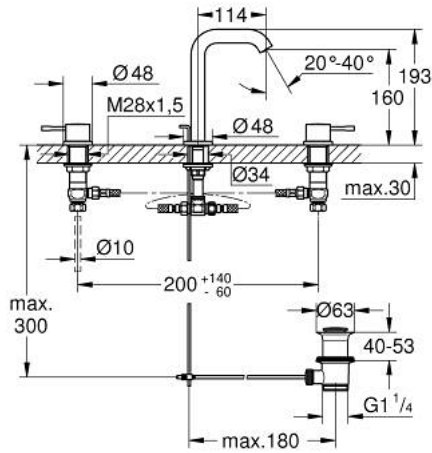

20 296 DA1 **ESSENCE 3-HOLE BASIN MIXER 1/2"**
M-SIZE

PRODUCT DESCRIPTION

- Colour: warm sunset
- ceramic headparts 1/2", 90°
- GROHE LongLife finish
- GROHE EcoJoy - less water, perfect flow
- maximum flow rate (at 3 bar): 5.7 l/min
- GROHE AquaGuide adjustable mousseur
- pop-up waste set 1 1/4"
- flexible connection hoses between spout and side valves

20 296 DA1 **ESSENCE 3-HOLE BASIN MIXER 1/2"**
M-SIZE

SPARE PARTS, August 2023 – now

- 1: Essence pair of handles (Spare part-nr. 48330DA0)
- 2: Ceramic headpart, 1/2" (Spare part-nr. 45882000)
- 2.1: O-ring Ø18,2 x Ø1,7 (Spare part-nr. 0392400M)
- 3: Ceramic headpart, 1/2" (Spare part-nr. 45883000)
- 3.1: O-ring Ø18,2 x Ø1,7 (Spare part-nr. 0392400M)
- 4: Pop-up rod (Spare part-nr. 65196DA0)
- 5: Mousseur (Spare part-nr. 48270000)
- 6: Fixing clamp (Spare part-nr. 6554100M)
- 7: Waste set 1 1/4" (Spare part-nr. 28910DA0)
- 7.1: Plug (Spare part-nr. 07182DA0)
- 7.2: Eccentric rod (Spare part-nr. 07052000)
- 8: Coupling nut 1/2" (Spare part-nr. 1290100M)
- 8.1: Fibre seal dia. Ø18.5 x Ø12 x 2 (Spare part-nr. 0138900M)
- 9: Flexible connection hose (Spare part-nr. 45704000)
- 10: Eccentric rod (Spare part-nr. 07341000)*