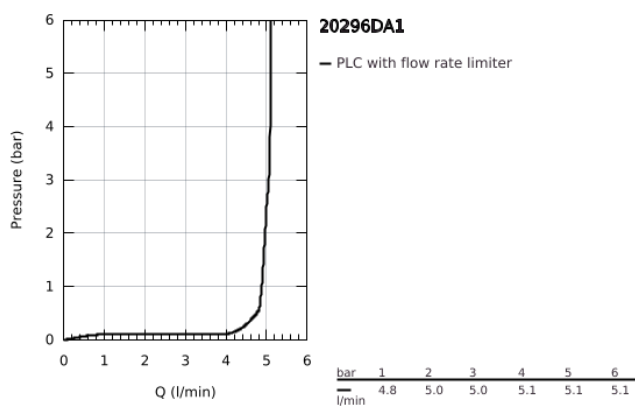

## 20 296 DA1 ESSENCE 3-HOLE BASIN MIXER 1/2" M-SIZE

### PRODUCT DESCRIPTION

- Colour: warm sunset
- ceramic headparts 1/2", 90°
- GROHE LongLife finish
- GROHE EcoJoy - less water, perfect flow
- maximum flow rate (at 3 bar): 5.7 l/min
- GROHE AquaGuide adjustable mousseur
- pop-up waste set 1 1/4"
- flexible connection hoses between spout and side valves

20 296 DA1 **ESSENCE 3-HOLE BASIN MIXER 1/2"**  
**M-SIZE**

**SPARE PARTS**, August 2023 – now

- 1: Essence pair of handles (Spare part-nr. 48330DA0)
- 2: Ceramic headpart, 1/2" (Spare part-nr. 45882000)
- 2.1: O-ring Ø18,2 x Ø1,7 (Spare part-nr. 0392400M)
- 3: Ceramic headpart, 1/2" (Spare part-nr. 45883000)
- 3.1: O-ring Ø18,2 x Ø1,7 (Spare part-nr. 0392400M)
- 4: Pop-up rod (Spare part-nr. 65196DA0)
- 5: Mousseur (Spare part-nr. 48270000)
- 6: Fixing clamp (Spare part-nr. 6554100M)
- 7: Waste set 1 1/4" (Spare part-nr. 28910DA0)
- 7.1: Plug (Spare part-nr. 07182DA0)
- 7.2: Eccentric rod (Spare part-nr. 07052000)
- 8: Coupling nut 1/2" (Spare part-nr. 1290100M)
- 8.1: Fibre seal dia. Ø18.5 x Ø12 x 2 (Spare part-nr. 0138900M)
- 9: Flexible connection hose (Spare part-nr. 45704000)
- 10: Eccentric rod (Spare part-nr. 07341000)\*