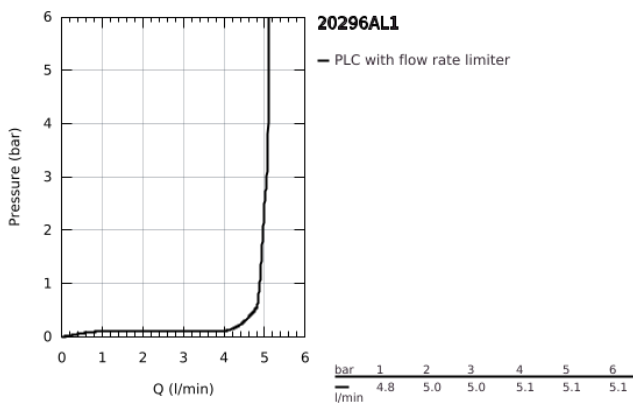

20 296 AL1 ESSENCE 3-HOLE BASIN MIXER 1/2"  
M-SIZE

**PRODUCT DESCRIPTION**

- Colour: brushed hard graphite
- ceramic headparts 1/2", 90°
- GROHE LongLife finish
- GROHE EcoJoy - less water, perfect flow
- maximum flow rate (at 3 bar): 5.7 l/min
- GROHE AquaGuide adjustable mousseur
- pop-up waste set 1 1/4"
- flexible connection hoses between spout and side valves

## 20 296 AL1 ESSENCE 3-HOLE BASIN MIXER 1/2" M-SIZE

### SPARE PARTS, August 2023 – now

- 1: Essence pair of handles (Spare part-nr. 48330AL0)
- 2: Ceramic headpart, 1/2" (Spare part-nr. 45882000)
- 2.1: O-ring Ø18,2 x Ø1,7 (Spare part-nr. 0392400M)
- 3: Ceramic headpart, 1/2" (Spare part-nr. 45883000)
- 3.1: O-ring Ø18,2 x Ø1,7 (Spare part-nr. 0392400M)
- 4: Pop-up rod (Spare part-nr. 65196AL0)
- 5: Mousseur (Spare part-nr. 48270000)
- 6: Fixing clamp (Spare part-nr. 6554100M)
- 7: Waste set 1 1/4" (Spare part-nr. 28910AL0)
- 7.1: Plug (Spare part-nr. 07182AL0)
- 7.2: Eccentric rod (Spare part-nr. 07052000)
- 8: Coupling nut 1/2" (Spare part-nr. 1290100M)
- 8.1: Fibre seal dia. Ø18.5 x Ø12 x 2 (Spare part-nr. 0138900M)
- 9: Flexible connection hose (Spare part-nr. 45704000)
- 10: Eccentric rod (Spare part-nr. 07341000)\*