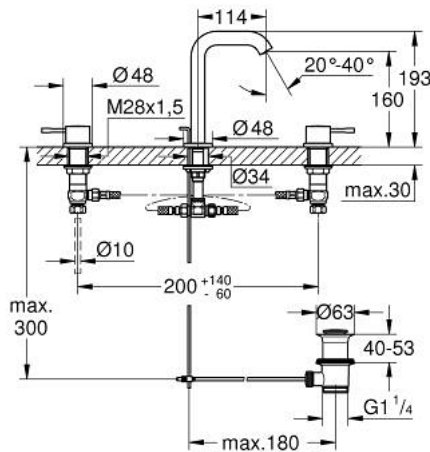

20 296 AL1 ESSENCE 3-HOLE BASIN MIXER 1/2"  
M-SIZE

**PRODUCT DESCRIPTION**

- Colour: brushed hard graphite
- ceramic headparts 1/2", 90°
- GROHE LongLife finish
- GROHE EcoJoy - less water, perfect flow
- maximum flow rate (at 3 bar): 5.7 l/min
- GROHE AquaGuide adjustable mousseur
- pop-up waste set 1 1/4"
- flexible connection hoses between spout and side valves

## 20 296 AL1 ESSENCE 3-HOLE BASIN MIXER 1/2" M-SIZE

### SPARE PARTS, August 2023 – now

- 1: Essence pair of handles (Spare part-nr. 48330AL0)
- 2: Ceramic headpart, 1/2" (Spare part-nr. 45882000)
- 2.1: O-ring Ø18,2 x Ø1,7 (Spare part-nr. 0392400M)
- 3: Ceramic headpart, 1/2" (Spare part-nr. 45883000)
- 3.1: O-ring Ø18,2 x Ø1,7 (Spare part-nr. 0392400M)
- 4: Pop-up rod (Spare part-nr. 65196AL0)
- 5: Mousseur (Spare part-nr. 48270000)
- 6: Fixing clamp (Spare part-nr. 6554100M)
- 7: Waste set 1 1/4" (Spare part-nr. 28910AL0)
- 7.1: Plug (Spare part-nr. 07182AL0)
- 7.2: Eccentric rod (Spare part-nr. 07052000)
- 8: Coupling nut 1/2" (Spare part-nr. 1290100M)
- 8.1: Fibre seal dia. Ø18.5 x Ø12 x 2 (Spare part-nr. 0138900M)
- 9: Flexible connection hose (Spare part-nr. 45704000)
- 10: Eccentric rod (Spare part-nr. 07341000)\*