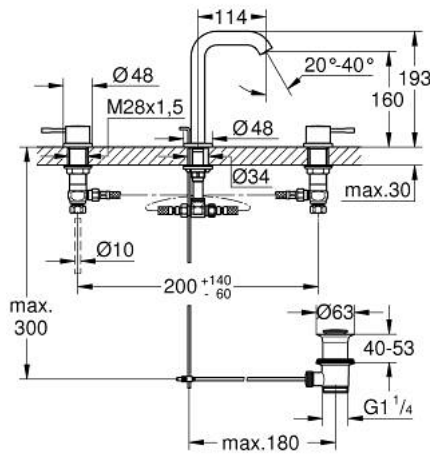

20 296 AL1 ESSENCE 3-HOLE BASIN MIXER 1/2"  
M-SIZE

**PRODUCT DESCRIPTION**

- Colour: brushed hard graphite
- ceramic headparts 1/2", 90°
- GROHE LongLife finish
- GROHE EcoJoy - less water, perfect flow
- maximum flow rate (at 3 bar): 5.7 l/min
- GROHE AquaGuide adjustable mousseur
- pop-up waste set 1 1/4"
- flexible connection hoses between spout and side valves

## 20 296 AL1 ESSENCE 3-HOLE BASIN MIXER 1/2" M-SIZE

### SPARE PARTS, August 2023 – now

- 1: Essence pair of handles (Spare part-nr. 48330AL0)
- 2: Ceramic headpart, 1/2" (Spare part-nr. 45882000)
- 2.1: O-ring Ø18,2 x Ø1,7 (Spare part-nr. 0392400M)
- 3: Ceramic headpart, 1/2" (Spare part-nr. 45883000)
- 3.1: O-ring Ø18,2 x Ø1,7 (Spare part-nr. 0392400M)
- 4: Pop-up rod (Spare part-nr. 65196AL0)
- 5: Mousseur (Spare part-nr. 48270000)
- 6: Fixing clamp (Spare part-nr. 6554100M)
- 7: Waste set 1 1/4" (Spare part-nr. 28910AL0)
- 7.1: Plug (Spare part-nr. 07182AL0)
- 7.2: Eccentric rod (Spare part-nr. 07052000)
- 8: Coupling nut 1/2" (Spare part-nr. 1290100M)
- 8.1: Fibre seal dia. Ø18.5 x Ø12 x 2 (Spare part-nr. 0138900M)
- 9: Flexible connection hose (Spare part-nr. 45704000)
- 10: Eccentric rod (Spare part-nr. 07341000)\*