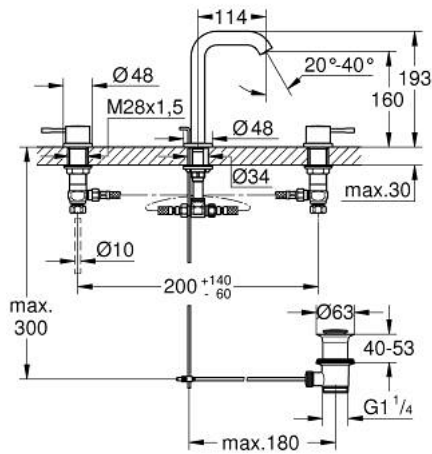

20 296 001 **ESSENCE 3-HOLE BASIN MIXER 1/2"**
M-SIZE

PRODUCT DESCRIPTION

- Colour: chrome
- ceramic headparts 1/2", 90°
- GROHE LongLife finish
- GROHE EcoJoy - less water, perfect flow
- maximum flow rate (at 3 bar): 5 l/min
- GROHE AquaGuide adjustable mousseur
- pop-up waste set 1 1/4"
- flexible connection hoses between spout and side valves

20 296 001 **ESSENCE 3-HOLE BASIN MIXER 1/2"**
M-SIZE

SPARE PARTS, April 2024 – now

- 1: Handle pair (Spare part-nr. 48330000)
- 2: Ceramic headpart, 1/2" (Spare part-nr. 45882000)
- 2.1: O-ring Ø18,2 x Ø1,7 (Spare part-nr. 0392400M)
- 3: Ceramic headpart, 1/2" (Spare part-nr. 45883000)
- 3.1: O-ring Ø18,2 x Ø1,7 (Spare part-nr. 0392400M)
- 4: Pop-up rod (Spare part-nr. 65196000)
- 5: Mousseur (Spare part-nr. 48270000)
- 6: Fixing clamp (Spare part-nr. 6554100M)
- 7: Waste set 1 1/4" (Spare part-nr. 28910000)
- 7.1: Plug (Spare part-nr. 07182000)
- 7.2: Eccentric rod (Spare part-nr. 07052000)
- 8: Coupling nut 1/2" (Spare part-nr. 1290100M)
- 8.1: Fibre seal dia. Ø18.5 x Ø12 x 2 (Spare part-nr. 0138900M)
- 9: Flexible connection hose (Spare part-nr. 45704000)
- 10: Eccentric rod (Spare part-nr. 07341000)*