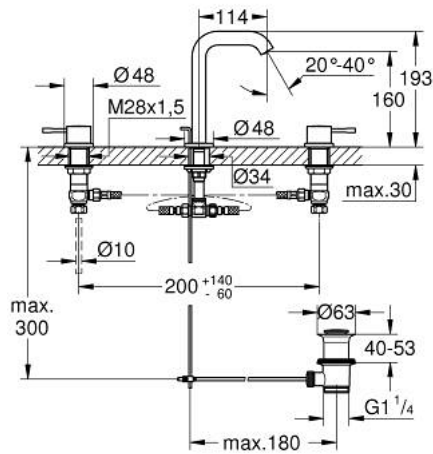

20 296 001 **ESSENCE 3-HOLE BASIN MIXER 1/2"**
M-SIZE

PRODUCT DESCRIPTION

- Colour: chrome
- ceramic headparts 1/2", 90°
- GROHE LongLife finish
- GROHE EcoJoy - less water, perfect flow
- maximum flow rate (at 3 bar): 5 l/min
- GROHE AquaGuide adjustable mousseur
- pop-up waste set 1 1/4"
- flexible connection hoses between spout and side valves

20 296 001 **ESSENCE 3-HOLE BASIN MIXER 1/2"**
M-SIZE

SPARE PARTS, April 2024 – now

- 1: Handle pair (Spare part-nr. 48330000)
- 2: Ceramic headpart, 1/2" (Spare part-nr. 45882000)
- 2.1: O-ring Ø18,2 x Ø1,7 (Spare part-nr. 0392400M)
- 3: Ceramic headpart, 1/2" (Spare part-nr. 45883000)
- 3.1: O-ring Ø18,2 x Ø1,7 (Spare part-nr. 0392400M)
- 4: Pop-up rod (Spare part-nr. 65196000)
- 5: Mousseur (Spare part-nr. 48270000)
- 6: Fixing clamp (Spare part-nr. 6554100M)
- 7: Waste set 1 1/4" (Spare part-nr. 28910000)
- 7.1: Plug (Spare part-nr. 07182000)
- 7.2: Eccentric rod (Spare part-nr. 07052000)
- 8: Coupling nut 1/2" (Spare part-nr. 1290100M)
- 8.1: Fibre seal dia. Ø18.5 x Ø12 x 2 (Spare part-nr. 0138900M)
- 9: Flexible connection hose (Spare part-nr. 45704000)
- 10: Eccentric rod (Spare part-nr. 07341000)*