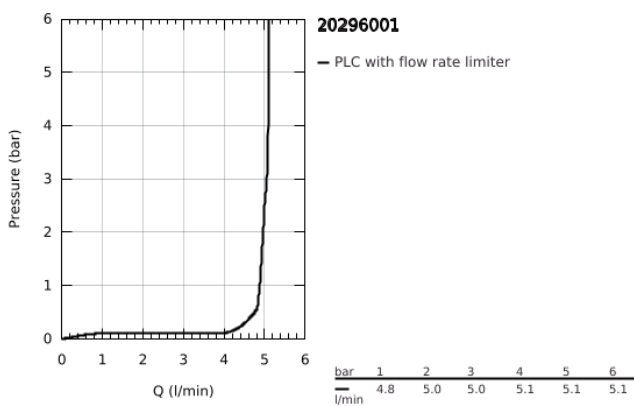

20 296 001 **ESSENCE 3-HOLE BASIN MIXER 1/2"**
M-SIZE

PRODUCT DESCRIPTION

- Colour: chrome
- ceramic headparts 1/2", 90°
- GROHE LongLife finish
- GROHE EcoJoy - less water, perfect flow
- maximum flow rate (at 3 bar): 5 l/min
- GROHE AquaGuide adjustable mousseur
- pop-up waste set 1 1/4"
- flexible connection hoses between spout and side valves

20 296 001 **ESSENCE 3-HOLE BASIN MIXER 1/2"**
M-SIZE

SPARE PARTS, April 2024 – now

- 1: Handle pair (Spare part-nr. 48330000)
- 2: Ceramic headpart, 1/2" (Spare part-nr. 45882000)
- 2.1: O-ring Ø18,2 x Ø1,7 (Spare part-nr. 0392400M)
- 3: Ceramic headpart, 1/2" (Spare part-nr. 45883000)
- 3.1: O-ring Ø18,2 x Ø1,7 (Spare part-nr. 0392400M)
- 4: Pop-up rod (Spare part-nr. 65196000)
- 5: Mousseur (Spare part-nr. 48270000)
- 6: Fixing clamp (Spare part-nr. 6554100M)
- 7: Waste set 1 1/4" (Spare part-nr. 28910000)
- 7.1: Plug (Spare part-nr. 07182000)
- 7.2: Eccentric rod (Spare part-nr. 07052000)
- 8: Coupling nut 1/2" (Spare part-nr. 1290100M)
- 8.1: Fibre seal dia. Ø18.5 x Ø12 x 2 (Spare part-nr. 0138900M)
- 9: Flexible connection hose (Spare part-nr. 45704000)
- 10: Eccentric rod (Spare part-nr. 07341000)*