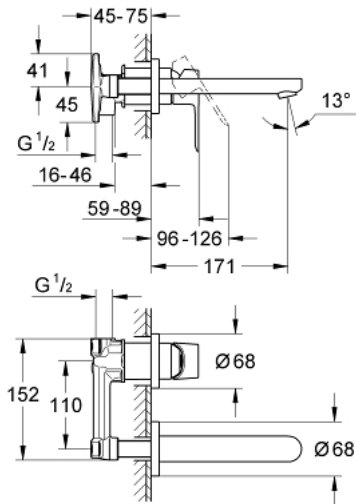

20 289 000 BAULoop 2-HOLE BASIN MIXER

PRODUCT DESCRIPTION

- Colour: chrome
- wall mounted
- set for final installation and concealed body
- GROHE SmoothControl 35 mm ceramic cartridge
- GROHE LongLife finish
- mousseur
- centre distance 110 mm
- projection 171 mm

20 289 000 BAULOOP 2-HOLE BASIN MIXER

SPARE PARTS, June 2010 – now

1: Lever (Spare part-nr. 46778000)

2: Mousseur (Spare part-nr. 13929000)

3: Extension (Spare part-nr. 46627000)*

* Optional accessories