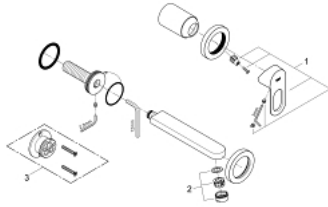

20 289 000 BAULoop 2-HOLE BASIN MIXER

PRODUCT DESCRIPTION

- Colour: chrome
- wall mounted
- set for final installation and concealed body
- GROHE SmoothControl 35 mm ceramic cartridge
- GROHE LongLife finish
- mousseur
- centre distance 110 mm
- projection 171 mm

20 289 000 BAULOOP 2-HOLE BASIN MIXER

SPARE PARTS, June 2010 – now

1: Lever (Spare part-nr. 46778000)

2: Mousseur (Spare part-nr. 13929000)

3: Extension (Spare part-nr. 46627000)*

* Optional accessories