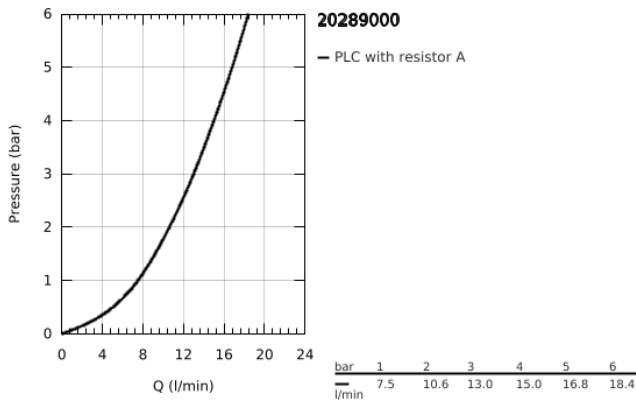

20 289 000 BAULoop 2-HOLE BASIN MIXER

PRODUCT DESCRIPTION

- Colour: chrome
- wall mounted
- set for final installation and concealed body
- GROHE SmoothControl 35 mm ceramic cartridge
- GROHE LongLife finish
- mousseur
- centre distance 110 mm
- projection 171 mm

20 289 000 BAULOOP 2-HOLE BASIN MIXER

SPARE PARTS, June 2010 – now

1: Lever (Spare part-nr. 46778000)

2: Mousseur (Spare part-nr. 13929000)

3: Extension (Spare part-nr. 46627000)*

* Optional accessories