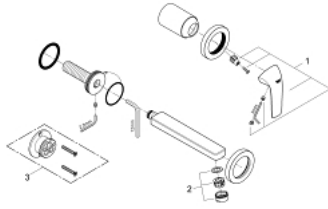

20 288 000 **BAUCURVE 2-HOLE BASIN MIXER**

**PRODUCT DESCRIPTION**

- Colour: chrome
- wall mounted
- set for final installation and concealed body
- GROHE SmoothControl 35 mm ceramic cartridge
- GROHE LongLife finish
- mousseur
- centre distance 110 mm
- projection 166 mm

## 20 288 000 BAUCURVE 2-HOLE BASIN MIXER