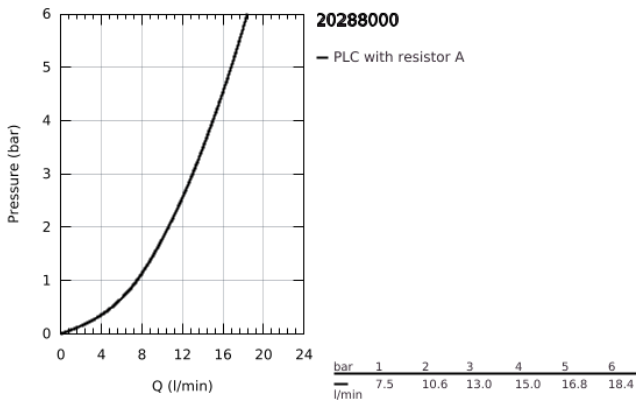

20 288 000 **BAUCURVE 2-HOLE BASIN MIXER**

**PRODUCT DESCRIPTION**

- Colour: chrome
- wall mounted
- set for final installation and concealed body
- GROHE SmoothControl 35 mm ceramic cartridge
- GROHE LongLife finish
- mousseur
- centre distance 110 mm
- projection 166 mm

## 20 288 000 BAUCURVE 2-HOLE BASIN MIXER