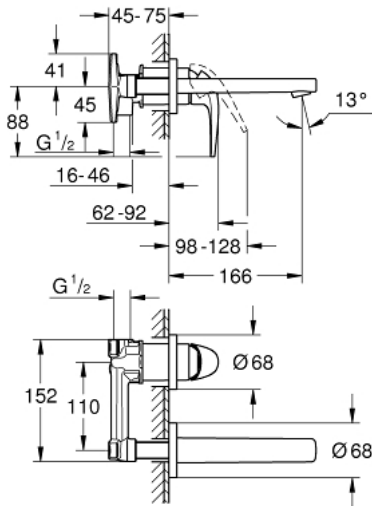

20 288 000 **BAUCURVE 2-HOLE BASIN MIXER**

**PRODUCT DESCRIPTION**

- Colour: chrome
- wall mounted
- set for final installation and concealed body
- GROHE SmoothControl 35 mm ceramic cartridge
- GROHE LongLife finish
- mousseur
- centre distance 110 mm
- projection 166 mm

## 20 288 000 BAUCURVE 2-HOLE BASIN MIXER

### SPARE PARTS, June 2010 – now

1: lever (Spare part-nr. 46776000)

2: Mousseur (Spare part-nr. 13929000)

3: Extension (Spare part-nr. 46627000)\*

\* Optional accessories