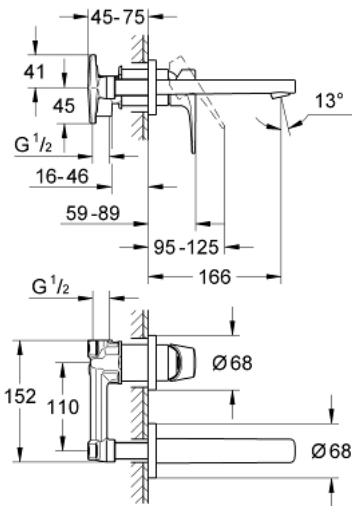

## 20 287 000 BAUFLOW 2-HOLE BASIN MIXER

### PRODUCT DESCRIPTION

- Colour: chrome
- wall mounted
- set for final installation
- concealed body
- GROHE SmoothControl 35 mm ceramic cartridge
- GROHE LongLife finish
- mousseur
- centre distance 110 mm
- projection 166 mm

### SPARE PARTS, June 2010 – now

1: lever (Spare part-nr. 46774000)

2: Mousseur (Spare part-nr. 13929000)

3: Extension (Spare part-nr. 46627000)\*

\* Optional accessories