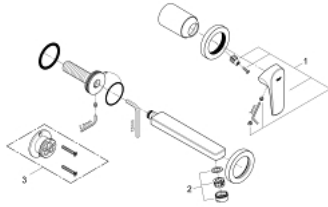

20 287 000 BAUFLOW 2-HOLE BASIN MIXER

SPARE PARTS, June 2010 – now

1: lever (Spare part-nr. 46774000)

2: Mousseur (Spare part-nr. 13929000)

3: Extension (Spare part-nr. 46627000)*

* Optional accessories