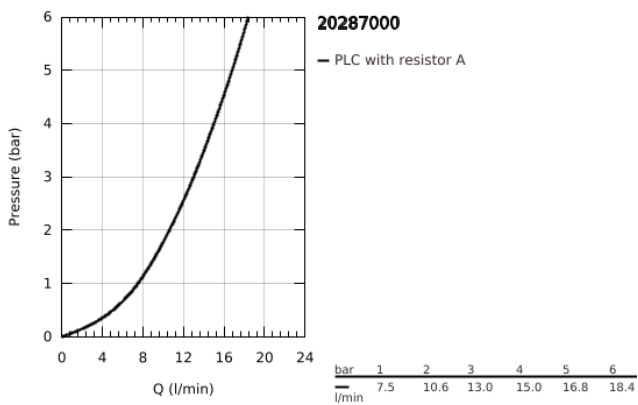

## 20 287 000 BAUFLOW 2-HOLE BASIN MIXER

### PRODUCT DESCRIPTION

- Colour: chrome
- wall mounted
- set for final installation
- concealed body
- GROHE SmoothControl 35 mm ceramic cartridge
- GROHE LongLife finish
- mousseur
- centre distance 110 mm
- projection 166 mm