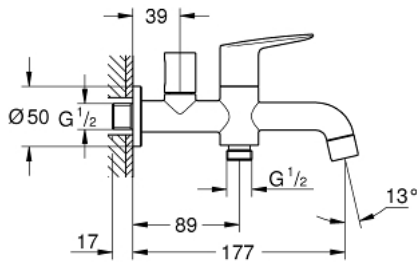

20 284 001 **BAUEDGE <P>BIBTAP 2 IN 1 1/2**"</P>

**PRODUCT DESCRIPTION**

- Colour: chrome
- wall mounted
- metal lever for spout activation
- ceramic headpart
- knob handle for outlet activation
- 1/2" shower outlet
- mousseur
- GROHE LongLife finish

20 284 001 **BAUEDGE <P>BIBTAP 2 IN 1 1/2**"</P>

**SPARE PARTS**, September 2018 – now

1: Replacement handle connection kit (Spare part-nr. 45186000)

1.1: O-ring Ø18,2 x Ø1,7 (Spare part-nr. 0392400M)

2: Ceramic headpart, 1/2" (Spare part-nr. 45882000)

2.1: O-ring Ø18,2 x Ø1,7 (Spare part-nr. 0392400M)

3: Mousseur (Spare part-nr. 13928000)