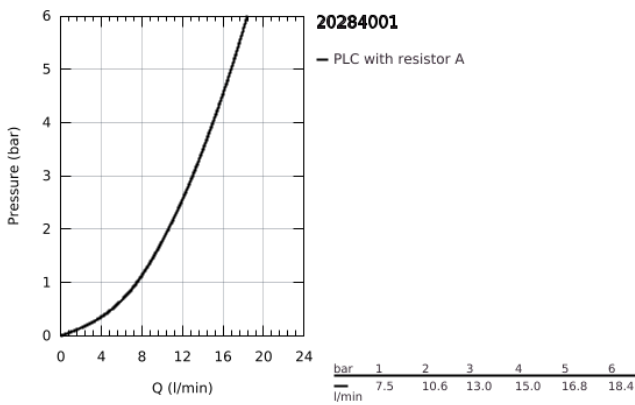

20 284 001 **BAUEDGE <P>BIBTAP 2 IN 1 1/2**"</P>

**PRODUCT DESCRIPTION**

- Colour: chrome
- wall mounted
- metal lever for spout activation
- ceramic headpart
- knob handle for outlet activation
- 1/2" shower outlet
- mousseur
- GROHE LongLife finish

20 284 001 **BAUEDGE <P>BIBTAP 2 IN 1 1/2**"</P>

**SPARE PARTS**, September 2018 – now

1: Replacement handle connection kit (Spare part-nr. 45186000)

1.1: O-ring Ø18,2 x Ø1,7 (Spare part-nr. 0392400M)

2: Ceramic headpart, 1/2" (Spare part-nr. 45882000)

2.1: O-ring Ø18,2 x Ø1,7 (Spare part-nr. 0392400M)

3: Mousseur (Spare part-nr. 13928000)