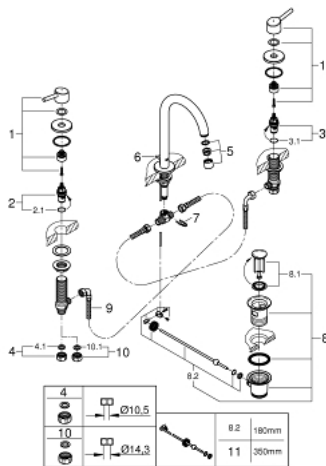

20 216 001 **CONCETTO 3-HOLE BASIN MIXER 1/2"**  
**L-SIZE**

**PRODUCT DESCRIPTION**

- Colour: chrome
- ceramic headpart
- GROHE LongLife finish
- GROHE FastFixation installation system
- spout with mousseur
- pop-up waste set 1 1/4"
- pressure-proof, flexible connection hoses between spout and side valves

20 216 001 **CONCETTO 3-HOLE BASIN MIXER 1/2"**  
**L-SIZE**

**SPARE PARTS**, February 2019 – now

- 1: Handle pair (Spare part-nr. 48310000)
  - 2: Ceramic headpart, 1/2" (Spare part-nr. 45882000)
  - 2.1: O-ring Ø18,2 x Ø1,7 (Spare part-nr. 0392400M)
  - 3: Ceramic headpart, 1/2" (Spare part-nr. 45883000)
  - 3.1: O-ring Ø18,2 x Ø1,7 (Spare part-nr. 0392400M)
  - 4: Coupling nut 1/2" (Spare part-nr. 1290100M)
  - 4.1: Fibre seal dia. Ø18.5 x Ø12 x 2 (Spare part-nr. 0138900M)
  - 5: Mousseur (Spare part-nr. 06574000)
  - 6: Pop-up rod (Spare part-nr. 65196000)
  - 7: Fixing clamp (Spare part-nr. 6554100M)
  - 8: Waste set 1 1/4" (Spare part-nr. 28910000)
  - 8.1: Plug (Spare part-nr. 07182000)
  - 8.2: Eccentric rod (Spare part-nr. 07052000)
  - 9: Flexible connection hose (Spare part-nr. 45704000)
  - 10: Coupling nut 1/2" x 14.5 mm (Spare part-nr. 1290200M)\*
  - 11: Eccentric rod (Spare part-nr. 07341000)\*
- \* Optional accessories