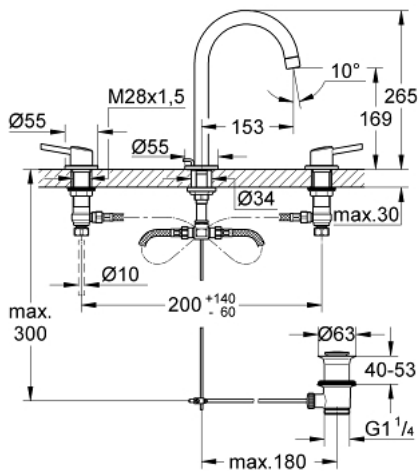

20 216 001 **CONCETTO 3-HOLE BASIN MIXER 1/2"**  
**L-SIZE**

**PRODUCT DESCRIPTION**

- Colour: chrome
- ceramic headpart
- GROHE LongLife finish
- GROHE FastFixation installation system
- spout with mousseur
- pop-up waste set 1 1/4"
- pressure-proof, flexible connection hoses between spout and side valves

20 216 001 **CONCETTO 3-HOLE BASIN MIXER 1/2"**  
**L-SIZE**

**SPARE PARTS**, February 2019 – now

- 1: Handle pair (Spare part-nr. 48310000)
  - 2: Ceramic headpart, 1/2" (Spare part-nr. 45882000)
  - 2.1: O-ring Ø18,2 x Ø1,7 (Spare part-nr. 0392400M)
  - 3: Ceramic headpart, 1/2" (Spare part-nr. 45883000)
  - 3.1: O-ring Ø18,2 x Ø1,7 (Spare part-nr. 0392400M)
  - 4: Coupling nut 1/2" (Spare part-nr. 1290100M)
  - 4.1: Fibre seal dia. Ø18.5 x Ø12 x 2 (Spare part-nr. 0138900M)
  - 5: Mousseur (Spare part-nr. 06574000)
  - 6: Pop-up rod (Spare part-nr. 65196000)
  - 7: Fixing clamp (Spare part-nr. 6554100M)
  - 8: Waste set 1 1/4" (Spare part-nr. 28910000)
  - 8.1: Plug (Spare part-nr. 07182000)
  - 8.2: Eccentric rod (Spare part-nr. 07052000)
  - 9: Flexible connection hose (Spare part-nr. 45704000)
  - 10: Coupling nut 1/2" x 14.5 mm (Spare part-nr. 1290200M)\*
  - 11: Eccentric rod (Spare part-nr. 07341000)\*
- \* Optional accessories