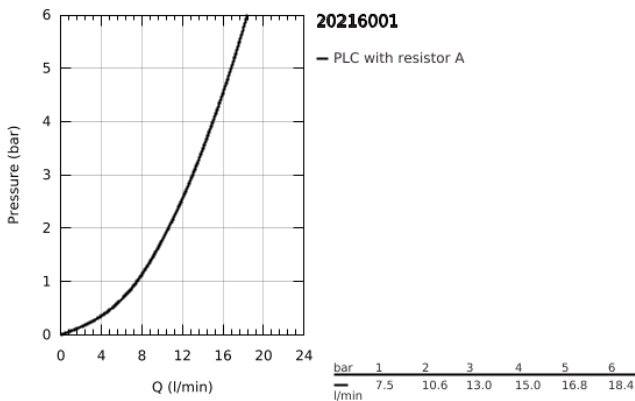

20 216 001 **CONCETTO 3-HOLE BASIN MIXER 1/2"**  
**L-SIZE**

**PRODUCT DESCRIPTION**

- Colour: chrome
- ceramic headpart
- GROHE LongLife finish
- GROHE FastFixation installation system
- spout with mousseur
- pop-up waste set 1 1/4"
- pressure-proof, flexible connection hoses between spout and side valves

20 216 001 **CONCETTO 3-HOLE BASIN MIXER 1/2"**  
**L-SIZE**

**SPARE PARTS**, February 2019 – now

- 1: Handle pair (Spare part-nr. 48310000)
  - 2: Ceramic headpart, 1/2" (Spare part-nr. 45882000)
  - 2.1: O-ring Ø18,2 x Ø1,7 (Spare part-nr. 0392400M)
  - 3: Ceramic headpart, 1/2" (Spare part-nr. 45883000)
  - 3.1: O-ring Ø18,2 x Ø1,7 (Spare part-nr. 0392400M)
  - 4: Coupling nut 1/2" (Spare part-nr. 1290100M)
  - 4.1: Fibre seal dia. Ø18.5 x Ø12 x 2 (Spare part-nr. 0138900M)
  - 5: Mousseur (Spare part-nr. 06574000)
  - 6: Pop-up rod (Spare part-nr. 65196000)
  - 7: Fixing clamp (Spare part-nr. 6554100M)
  - 8: Waste set 1 1/4" (Spare part-nr. 28910000)
  - 8.1: Plug (Spare part-nr. 07182000)
  - 8.2: Eccentric rod (Spare part-nr. 07052000)
  - 9: Flexible connection hose (Spare part-nr. 45704000)
  - 10: Coupling nut 1/2" x 14.5 mm (Spare part-nr. 1290200M)\*
  - 11: Eccentric rod (Spare part-nr. 07341000)\*
- \* Optional accessories