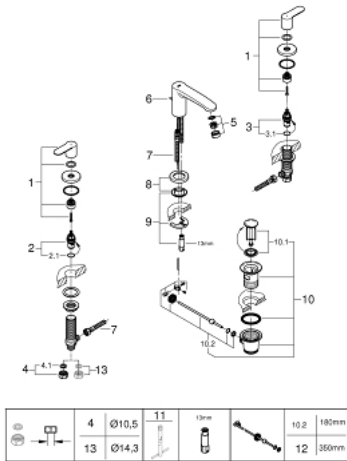

20 208 002 EUROSTYLE COSMOPOLITAN 3-HOLE WASH-BASIN MIXER S-SIZE

PRODUCT DESCRIPTION

- Colour: chrome
- ceramic headparts 1/2", 90°
- GROHE LongLife finish
- GROHE FastFixation installation system
- spout with mousseur
- pop-up waste set 1 1/4"
- pressure-proof, flexible connection hoses between spout and side valves

20 208 002 **EUROSTYLE COSMOPOLITAN 3-HOLE WASH-BASIN MIXER**
S-SIZE

SPARE PARTS, November 2021 – now

- 1: Handle pair (Spare part-nr. 48309000)
- 2: Ceramic headpart, 1/2" (Spare part-nr. 45882000)
- 2.1: O-ring Ø18,2 x Ø1,7 (Spare part-nr. 0392400M)
- 3: Ceramic headpart, 1/2" (Spare part-nr. 45883000)
- 3.1: O-ring Ø18,2 x Ø1,7 (Spare part-nr. 0392400M)
- 4: Coupling nut 1/2" (Spare part-nr. 1290100M)
- 4.1: Fibre seal dia. Ø18.5 x Ø12 x 2 (Spare part-nr. 0138900M)
- 5: Mousseur (Spare part-nr. 13929000)
- 6: Pop-up rod (Spare part-nr. 46739000)
- 7: Connection hose (Spare part-nr. 46255000)
- 8: Base plate (Spare part-nr. 48165000)
- 9: Shank mounting kit (Spare part-nr. 46671000)
- 10: Waste set 1 1/4" (Spare part-nr. 28910000)
- 10.1: Plug (Spare part-nr. 07182000)
- 10.2: Eccentric rod (Spare part-nr. 07052000)
- 11: Mounting wrench (Spare part-nr. 19017000)*
- 12: Eccentric rod (Spare part-nr. 07341000)*
- 13: Coupling nut 1/2" x 14.5 mm (Spare part-nr. 1290200M)*