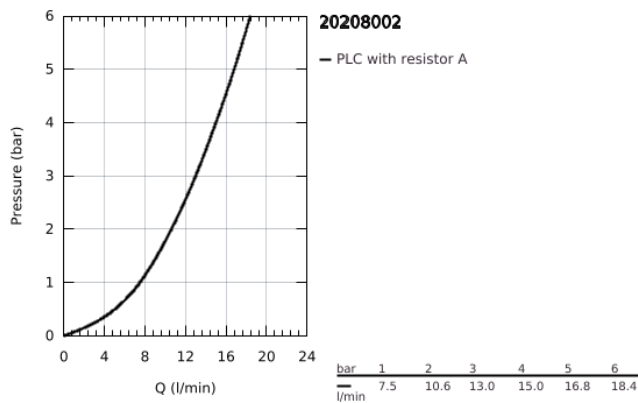

20 208 002 EUROSTYLE COSMOPOLITAN 3-HOLE WASH-BASIN MIXER S-SIZE

PRODUCT DESCRIPTION

- Colour: chrome
- ceramic headparts 1/2", 90°
- GROHE LongLife finish
- GROHE FastFixation installation system
- spout with mousseur
- pop-up waste set 1 1/4"
- pressure-proof, flexible connection hoses between spout and side valves

20 208 002 **EUROSTYLE COSMOPOLITAN 3-HOLE WASH-BASIN MIXER**
S-SIZE

SPARE PARTS, November 2021 – now

- 1: Handle pair (Spare part-nr. 48309000)
- 2: Ceramic headpart, 1/2" (Spare part-nr. 45882000)
- 2.1: O-ring Ø18,2 x Ø1,7 (Spare part-nr. 0392400M)
- 3: Ceramic headpart, 1/2" (Spare part-nr. 45883000)
- 3.1: O-ring Ø18,2 x Ø1,7 (Spare part-nr. 0392400M)
- 4: Coupling nut 1/2" (Spare part-nr. 1290100M)
- 4.1: Fibre seal dia. Ø18.5 x Ø12 x 2 (Spare part-nr. 0138900M)
- 5: Mousseur (Spare part-nr. 13929000)
- 6: Pop-up rod (Spare part-nr. 46739000)
- 7: Connection hose (Spare part-nr. 46255000)
- 8: Base plate (Spare part-nr. 48165000)
- 9: Shank mounting kit (Spare part-nr. 46671000)
- 10: Waste set 1 1/4" (Spare part-nr. 28910000)
- 10.1: Plug (Spare part-nr. 07182000)
- 10.2: Eccentric rod (Spare part-nr. 07052000)
- 11: Mounting wrench (Spare part-nr. 19017000)*
- 12: Eccentric rod (Spare part-nr. 07341000)*
- 13: Coupling nut 1/2" x 14.5 mm (Spare part-nr. 1290200M)*