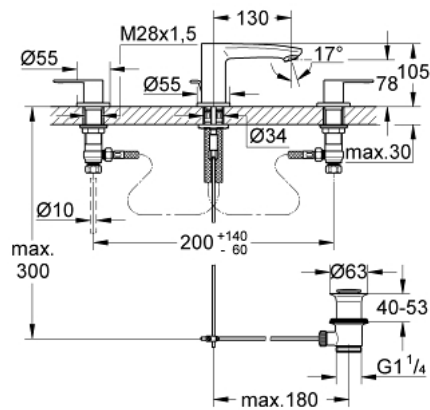

20 208 002 EUROSTYLE COSMOPOLITAN 3-HOLE WASH-BASIN MIXER S-SIZE

PRODUCT DESCRIPTION

- Colour: chrome
- ceramic headparts 1/2", 90°
- GROHE LongLife finish
- GROHE FastFixation installation system
- spout with mousseur
- pop-up waste set 1 1/4"
- pressure-proof, flexible connection hoses between spout and side valves

20 208 002 **EUROSTYLE COSMOPOLITAN 3-HOLE WASH-BASIN MIXER**
S-SIZE

SPARE PARTS, November 2021 – now

- 1: Handle pair (Spare part-nr. 48309000)
- 2: Ceramic headpart, 1/2" (Spare part-nr. 45882000)
- 2.1: O-ring Ø18,2 x Ø1,7 (Spare part-nr. 0392400M)
- 3: Ceramic headpart, 1/2" (Spare part-nr. 45883000)
- 3.1: O-ring Ø18,2 x Ø1,7 (Spare part-nr. 0392400M)
- 4: Coupling nut 1/2" (Spare part-nr. 1290100M)
- 4.1: Fibre seal dia. Ø18.5 x Ø12 x 2 (Spare part-nr. 0138900M)
- 5: Mousseur (Spare part-nr. 13929000)
- 6: Pop-up rod (Spare part-nr. 46739000)
- 7: Connection hose (Spare part-nr. 46255000)
- 8: Base plate (Spare part-nr. 48165000)
- 9: Shank mounting kit (Spare part-nr. 46671000)
- 10: Waste set 1 1/4" (Spare part-nr. 28910000)
- 10.1: Plug (Spare part-nr. 07182000)
- 10.2: Eccentric rod (Spare part-nr. 07052000)
- 11: Mounting wrench (Spare part-nr. 19017000)*
- 12: Eccentric rod (Spare part-nr. 07341000)*
- 13: Coupling nut 1/2" x 14.5 mm (Spare part-nr. 1290200M)*