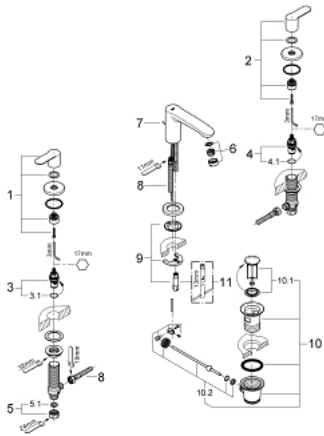

* Optional accessories

20 208 002 EUROSTYLE COSMOPOLITAN 3-HOLE WASH-BASIN MIXER S-SIZE

SPARE PARTS, July 2019 – November 2021

- 1: Handle pair (Spare part-nr. 48309000)
- 2: Ceramic headpart, 1/2" (Spare part-nr. 45882000)
- 2.1: O-ring Ø18,2 x Ø1,7 (Spare part-nr. 0392400M)
- 3: Ceramic headpart, 1/2" (Spare part-nr. 45883000)
- 3.1: O-ring Ø18,2 x Ø1,7 (Spare part-nr. 0392400M)
- 4: Coupling nut 1/2" (Spare part-nr. 1290100M)
- 4.1: Fibre seal dia. Ø18,5 x Ø12 x 2 (Spare part-nr. 0138900M)
- 5: Mousseur (Spare part-nr. 13929000)
- 6: Pop-up rod (Spare part-nr. 46739000)
- 7: Connection hose (Spare part-nr. 46255000)
- 8: Shank mounting kit (Spare part-nr. 46671000)
- 9: Waste set 1 1/4" (Spare part-nr. 28910000)
- 9.1: Plug (Spare part-nr. 07182000)
- 9.2: Eccentric rod (Spare part-nr. 07052000)
- 10: Mounting wrench (Spare part-nr. 19017000)*
- 11: Eccentric rod (Spare part-nr. 07341000)*
- 12: Coupling nut 1/2" x 14.5 mm (Spare part-nr. 1290200M)*

* Optional accessories

20 208 002 EUROSTYLE COSMOPOLITAN 3-HOLE WASH-BASIN MIXER S-SIZE

SPARE PARTS, March 2010 – July 2019

- 1: Handle Eurostyle Cosmopolitan red (Spare part-nr. 48069000)
 - 2: Handle Eurostyle Cosmopolitan blue (Spare part-nr. 48068000)
 - 3: Ceramic headpart, 1/2" (Spare part-nr. 45882000)
 - 3.1: O-ring Ø18,2 x Ø1,7 (Spare part-nr. 0392400M)
 - 4: Ceramic headpart, 1/2" (Spare part-nr. 45883000)
 - 4.1: O-ring Ø18,2 x Ø1,7 (Spare part-nr. 0392400M)
 - 5: Coupling nut 1/2" (Spare part-nr. 1290100M)
 - 5.1: Fibre seal dia. Ø18.5 x Ø12 x 2 (Spare part-nr. 0138900M)
 - 6: Mousseur (Spare part-nr. 13929000)
 - 7: Pop-up rod (Spare part-nr. 46739000)
 - 8: Connection hose (Spare part-nr. 46255000)
 - 9: Shank mounting kit (Spare part-nr. 46671000)
 - 10: Waste set 1 1/4" (Spare part-nr. 28910000)
 - 10.1: Plug (Spare part-nr. 07182000)
 - 10.2: Eccentric rod (Spare part-nr. 07052000)
 - 11: Mounting wrench (Spare part-nr. 19017000)*
- * Optional accessories