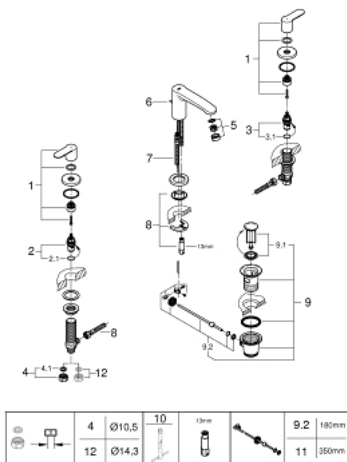

20 208 002 EUROSTYLE COSMOPOLITAN 3-HOLE WASH-BASIN MIXER S-SIZE

SPARE PARTS, November 2021 – now

- 1: Handle pair (Spare part-nr. 48309000)
- 2: Ceramic headpart, 1/2" (Spare part-nr. 45882000)
- 2.1: O-ring Ø18,2 x Ø1,7 (Spare part-nr. 0392400M)
- 3: Ceramic headpart, 1/2" (Spare part-nr. 45883000)
- 3.1: O-ring Ø18,2 x Ø1,7 (Spare part-nr. 0392400M)
- 4: Coupling nut 1/2" (Spare part-nr. 1290100M)
- 4.1: Fibre seal dia. Ø18,5 x Ø12 x 2 (Spare part-nr. 0138900M)
- 5: Mousseur (Spare part-nr. 13929000)
- 6: Pop-up rod (Spare part-nr. 46739000)
- 7: Connection hose (Spare part-nr. 46255000)
- 8: Base plate (Spare part-nr. 48165000)
- 9: Shank mounting kit (Spare part-nr. 46671000)
- 10: Waste set 1 1/4" (Spare part-nr. 28910000)
- 10.1: Plug (Spare part-nr. 07182000)
- 10.2: Eccentric rod (Spare part-nr. 07052000)
- 11: Mounting wrench (Spare part-nr. 19017000)*
- 12: Eccentric rod (Spare part-nr. 07341000)*
- 13: Coupling nut 1/2" x 14,5 mm (Spare part-nr. 1290200M)*

* Optional accessories

20 208 002 EUROSTYLE COSMOPOLITAN 3-HOLE WASH-BASIN MIXER S-SIZE

SPARE PARTS, July 2019 – November 2021

- 1: Handle pair (Spare part-nr. 48309000)
- 2: Ceramic headpart, 1/2" (Spare part-nr. 45882000)
- 2.1: O-ring Ø18,2 x Ø1,7 (Spare part-nr. 0392400M)
- 3: Ceramic headpart, 1/2" (Spare part-nr. 45883000)
- 3.1: O-ring Ø18,2 x Ø1,7 (Spare part-nr. 0392400M)
- 4: Coupling nut 1/2" (Spare part-nr. 1290100M)
- 4.1: Fibre seal dia. Ø18,5 x Ø12 x 2 (Spare part-nr. 0138900M)
- 5: Mousseur (Spare part-nr. 13929000)
- 6: Pop-up rod (Spare part-nr. 46739000)
- 7: Connection hose (Spare part-nr. 46255000)
- 8: Shank mounting kit (Spare part-nr. 46671000)
- 9: Waste set 1 1/4" (Spare part-nr. 28910000)
- 9.1: Plug (Spare part-nr. 07182000)
- 9.2: Eccentric rod (Spare part-nr. 07052000)
- 10: Mounting wrench (Spare part-nr. 19017000)*
- 11: Eccentric rod (Spare part-nr. 07341000)*
- 12: Coupling nut 1/2" x 14.5 mm (Spare part-nr. 1290200M)*