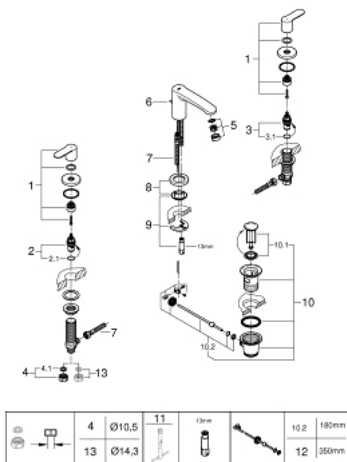

20 208 002 EUROSTYLE COSMOPOLITAN 3-HOLE WASH-BASIN MIXER S-SIZE

SPARE PARTS, November 2021 – now

- 1: Handle pair (Spare part-nr. 48309000)
- 2: Ceramic headpart, 1/2" (Spare part-nr. 45882000)
- 2.1: O-ring Ø18,2 x Ø1,7 (Spare part-nr. 0392400M)
- 3: Ceramic headpart, 1/2" (Spare part-nr. 45883000)
- 3.1: O-ring Ø18,2 x Ø1,7 (Spare part-nr. 0392400M)
- 4: Coupling nut 1/2" (Spare part-nr. 1290100M)
- 4.1: Fibre seal dia. Ø18,5 x Ø12 x 2 (Spare part-nr. 0138900M)
- 5: Mousseur (Spare part-nr. 13929000)
- 6: Pop-up rod (Spare part-nr. 46739000)
- 7: Connection hose (Spare part-nr. 46255000)
- 8: Base plate (Spare part-nr. 48165000)
- 9: Shank mounting kit (Spare part-nr. 46671000)
- 10: Waste set 1 1/4" (Spare part-nr. 28910000)
- 10.1: Plug (Spare part-nr. 07182000)
- 10.2: Eccentric rod (Spare part-nr. 07052000)
- 11: Mounting wrench (Spare part-nr. 19017000)*
- 12: Eccentric rod (Spare part-nr. 07341000)*
- 13: Coupling nut 1/2" x 14,5 mm (Spare part-nr. 1290200M)*

* Optional accessories

20 208 002 EUROSTYLE COSMOPOLITAN 3-HOLE WASH-BASIN MIXER S-SIZE

SPARE PARTS, July 2019 – November 2021

- 1: Handle pair (Spare part-nr. 48309000)
- 2: Ceramic headpart, 1/2" (Spare part-nr. 45882000)
- 2.1: O-ring Ø18,2 x Ø1,7 (Spare part-nr. 0392400M)
- 3: Ceramic headpart, 1/2" (Spare part-nr. 45883000)
- 3.1: O-ring Ø18,2 x Ø1,7 (Spare part-nr. 0392400M)
- 4: Coupling nut 1/2" (Spare part-nr. 1290100M)
- 4.1: Fibre seal dia. Ø18,5 x Ø12 x 2 (Spare part-nr. 0138900M)
- 5: Mousseur (Spare part-nr. 13929000)
- 6: Pop-up rod (Spare part-nr. 46739000)
- 7: Connection hose (Spare part-nr. 46255000)
- 8: Shank mounting kit (Spare part-nr. 46671000)
- 9: Waste set 1 1/4" (Spare part-nr. 28910000)
- 9.1: Plug (Spare part-nr. 07182000)
- 9.2: Eccentric rod (Spare part-nr. 07052000)
- 10: Mounting wrench (Spare part-nr. 19017000)*
- 11: Eccentric rod (Spare part-nr. 07341000)*
- 12: Coupling nut 1/2" x 14.5 mm (Spare part-nr. 1290200M)*