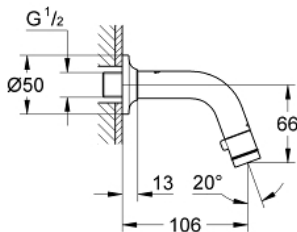

20 205 000 UNIVERSAL WALL-MOUNTED TAP 1/2"

PRODUCT DESCRIPTION

- Colour: chrome
- Flow-Stop mousseur
- ceramic headpart
- connection thread 1/2"
- GROHE LongLife finish
- GROHE EcoJoy - less water, perfect flow
- maximum flow rate (at 3 bar): 5 l/min
- projection 106 mm

20 205 000 UNIVERSAL WALL-MOUNTED TAP 1/2"

SPARE PARTS, January 2010 – now

1: Handle (Spare part-nr. 48041000)

1.1: Mousseur (Spare part-nr. 13998000)

2: Headpart (Spare part-nr. 48042000)