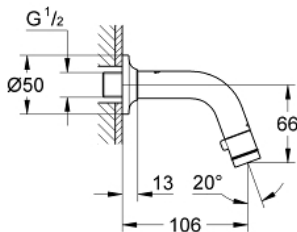

## 20 205 000 UNIVERSAL WALL-MOUNTED TAP 1/2"

### PRODUCT DESCRIPTION

- Colour: chrome
- Flow-Stop mousseur
- ceramic headpart
- connection thread 1/2"
- GROHE LongLife finish
- AquaCalibrator
- maximum flow rate (at 3 bar): 5 l/min
- projection 106 mm

## 20 205 000 UNIVERSAL WALL-MOUNTED TAP 1/2"

**SPARE PARTS**, January 2010 – now

1: Handle (Spare part-nr. 48041000)

1.1: Mousseur (Spare part-nr. 13998000)

2: Headpart (Spare part-nr. 48042000)