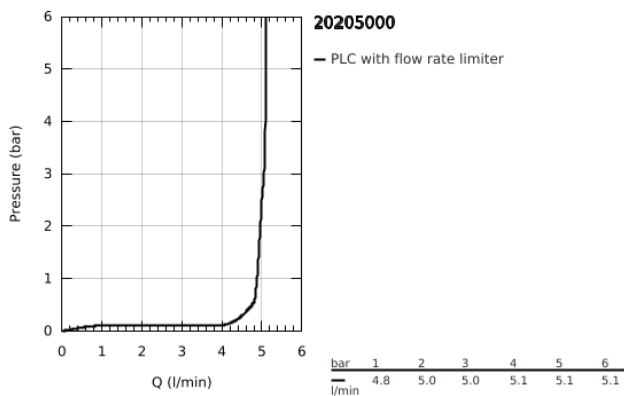

20 205 000 UNIVERSAL WALL-MOUNTED TAP 1/2"

PRODUCT DESCRIPTION

- Colour: chrome
- Flow-Stop mousseur
- ceramic headpart
- connection thread 1/2"
- GROHE LongLife finish
- GROHE EcoJoy - less water, perfect flow
- maximum flow rate (at 3 bar): 5 l/min
- projection 106 mm