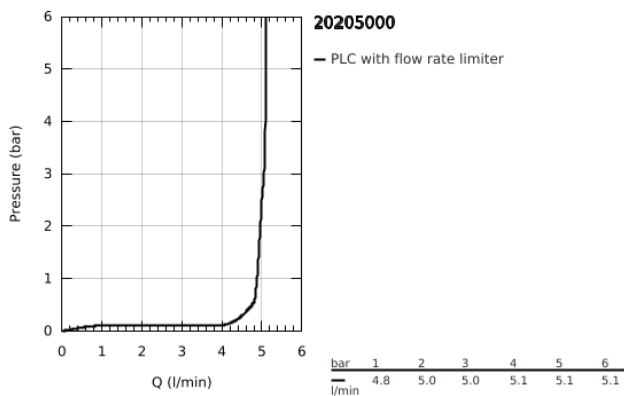

## 20 205 000 UNIVERSAL WALL-MOUNTED TAP 1/2"

### PRODUCT DESCRIPTION

- Colour: chrome
- Flow-Stop mousseur
- ceramic headpart
- connection thread 1/2"
- GROHE LongLife finish
- AquaCalibrator
- maximum flow rate (at 3 bar): 5 l/min
- projection 106 mm