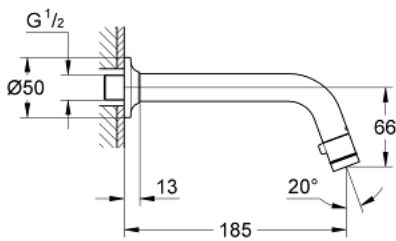

## 20 203 000 UNIVERSAL WALL-MOUNTED TAP 1/2"

### PRODUCT DESCRIPTION

- Colour: chrome
- Flow-Stop mousseur
- ceramic headpart
- connection thread 1/2"
- GROHE LongLife finish
- GROHE EcoJoy - less water, perfect flow
- maximum flow rate (at 3 bar): 5 l/min
- projection 185 mm

## 20 203 000 UNIVERSAL WALL-MOUNTED TAP 1/2"

**SPARE PARTS**, January 2010 – now

1: Handle (Spare part-nr. 48041000)

1.1: Mousseur (Spare part-nr. 13998000)

2: Headpart (Spare part-nr. 48042000)