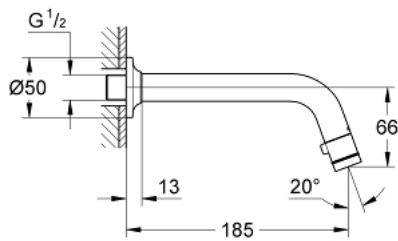

20 203 000 **UNIVERSAL WALL-MOUNTED TAP 1/2"**

PRODUCT DESCRIPTION

- Colour: chrome
- Flow-Stop mousseur
- ceramic headpart
- connection thread 1/2"
- GROHE LongLife finish
- AquaCalibrator
- maximum flow rate (at 3 bar): 5 l/min
- projection 185 mm

20 203 000 UNIVERSAL WALL-MOUNTED TAP 1/2"

SPARE PARTS, January 2010 – now

1: Handle (Spare part-nr. 48041000)

1.1: Mousseur (Spare part-nr. 13998000)

2: Headpart (Spare part-nr. 48042000)