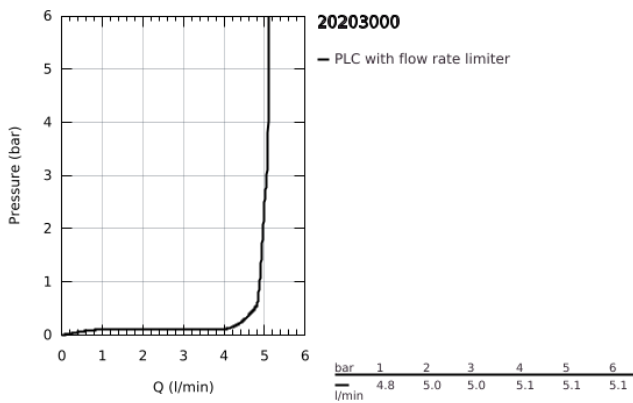

20 203 000 **UNIVERSAL WALL-MOUNTED TAP 1/2"**

PRODUCT DESCRIPTION

- Colour: chrome
- Flow-Stop mousseur
- ceramic headpart
- connection thread 1/2"
- GROHE LongLife finish
- AquaCalibrator
- maximum flow rate (at 3 bar): 5 l/min
- projection 185 mm