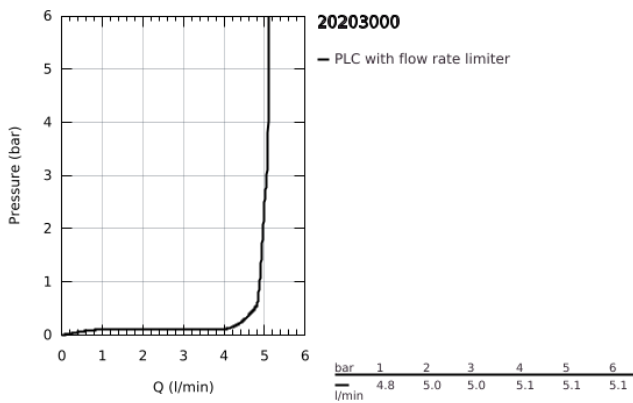

## 20 203 000 UNIVERSAL WALL-MOUNTED TAP 1/2"

### PRODUCT DESCRIPTION

- Colour: chrome
- Flow-Stop mousseur
- ceramic headpart
- connection thread 1/2"
- GROHE LongLife finish
- GROHE EcoJoy - less water, perfect flow
- maximum flow rate (at 3 bar): 5 l/min
- projection 185 mm