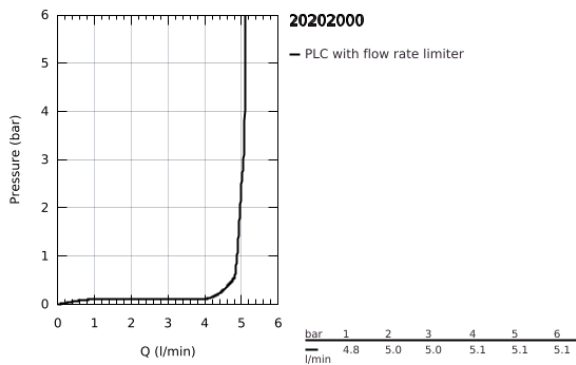

20 202 000 **UNIVERSAL PILLAR TAP 1/2"**

**PRODUCT DESCRIPTION**

- Colour: chrome
- 7°-spout
- Flow-Stop mousseur
- ceramic headpart
- union nut 1/2"
- with 10.5 mm drilling
- GROHE LongLife finish
- GROHE EcoJoy - less water, perfect flow
- maximum flow rate (at 3 bar): 5 l/min
- projection 114 mm