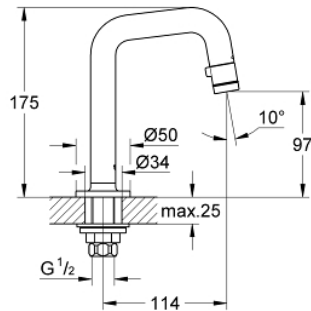

20 202 000 **UNIVERSAL PILLAR TAP 1/2"**

**PRODUCT DESCRIPTION**

- Colour: chrome
- 7°-spout
- Flow-Stop mousseur
- ceramic headpart
- union nut 1/2"
- with 10.5 mm drilling
- GROHE LongLife finish
- GROHE EcoJoy - less water, perfect flow
- maximum flow rate (at 3 bar): 5 l/min
- projection 114 mm

## 20 202 000 UNIVERSAL PILLAR TAP 1/2"

### SPARE PARTS, January 2010 – now

- 1: Handle (Spare part-nr. 48041000)
- 1.1: Mousseur (Spare part-nr. 13998000)
- 2: Headpart (Spare part-nr. 48042000)
- 3: Shank mounting kit (Spare part-nr. 45004000)
- 4: Coupling nut 1/2" x 14.5 mm (Spare part-nr. 1290200M)
- 4.1: Fibre seal dia. Ø18.5 x Ø12 x 2 (Spare part-nr. 0138900M)
- 5: Coupling nut 1/2" (Spare part-nr. 1290100M)
- 5.1: Fibre seal dia. Ø18.5 x Ø12 x 2 (Spare part-nr. 0138900M)