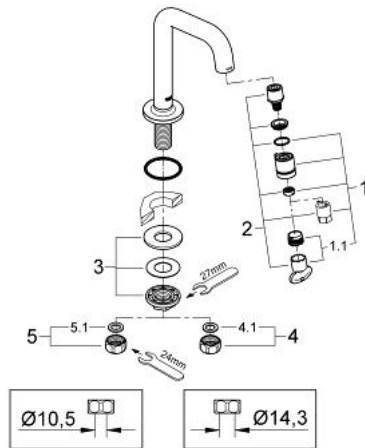

20 202 000 **UNIVERSAL PILLAR TAP 1/2"**

**PRODUCT DESCRIPTION**

- Colour: chrome
- 7°-spout
- Flow-Stop mousseur
- ceramic headpart
- union nut 1/2"
- with 10.5 mm drilling
- GROHE LongLife finish
- GROHE EcoJoy - less water, perfect flow
- maximum flow rate (at 3 bar): 5 l/min
- projection 114 mm

## 20 202 000 UNIVERSAL PILLAR TAP 1/2"

### SPARE PARTS, January 2010 – now

- 1: Handle (Spare part-nr. 48041000)
- 1.1: Mousseur (Spare part-nr. 13998000)
- 2: Headpart (Spare part-nr. 48042000)
- 3: Shank mounting kit (Spare part-nr. 45004000)
- 4: Coupling nut 1/2" x 14.5 mm (Spare part-nr. 1290200M)
- 4.1: Fibre seal dia. Ø18.5 x Ø12 x 2 (Spare part-nr. 0138900M)
- 5: Coupling nut 1/2" (Spare part-nr. 1290100M)
- 5.1: Fibre seal dia. Ø18.5 x Ø12 x 2 (Spare part-nr. 0138900M)