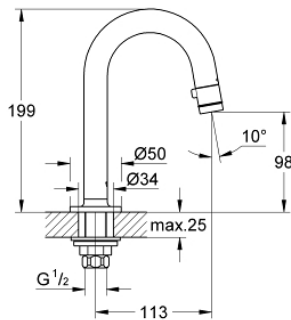

20 201 000 **UNIVERSAL PILLAR TAP 1/2"**

PRODUCT DESCRIPTION

- Colour: chrome
- C-spout
- Flow-Stop mousseur
- ceramic headpart
- union nut 1/2"
- with 10.5 mm drilling
- GROHE LongLife finish
- GROHE EcoJoy - less water, perfect flow
- maximum flow rate (at 3 bar): 5 l/min
- projection 113 mm

20 201 000 UNIVERSAL PILLAR TAP 1/2"

SPARE PARTS, January 2010 – now

- 1: Handle (Spare part-nr. 48041000)
- 1.1: Mousseur (Spare part-nr. 13998000)
- 2: Headpart (Spare part-nr. 48042000)
- 3: Shank mounting kit (Spare part-nr. 45004000)
- 4: Coupling nut 1/2" x 14.5 mm (Spare part-nr. 1290200M)
- 4.1: Fibre seal dia. Ø18.5 x Ø12 x 2 (Spare part-nr. 0138900M)
- 5: Coupling nut 1/2" (Spare part-nr. 1290100M)
- 5.1: Fibre seal dia. Ø18.5 x Ø12 x 2 (Spare part-nr. 0138900M)