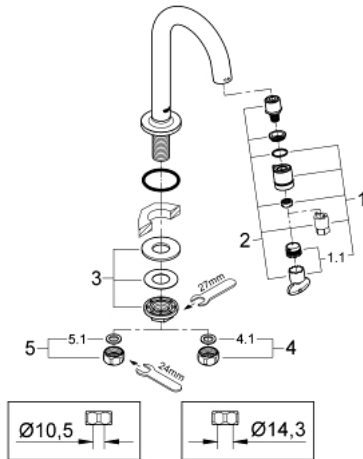

20 201 000 **UNIVERSAL PILLAR TAP 1/2"**

PRODUCT DESCRIPTION

- Colour: chrome
- C-spout
- Flow-Stop mousseur
- ceramic headpart
- union nut 1/2"
- with 10.5 mm drilling
- GROHE LongLife finish
- GROHE EcoJoy - less water, perfect flow
- maximum flow rate (at 3 bar): 5 l/min
- projection 113 mm

20 201 000 UNIVERSAL PILLAR TAP 1/2"

SPARE PARTS, January 2010 – now

- 1: Handle (Spare part-nr. 48041000)
- 1.1: Mousseur (Spare part-nr. 13998000)
- 2: Headpart (Spare part-nr. 48042000)
- 3: Shank mounting kit (Spare part-nr. 45004000)
- 4: Coupling nut 1/2" x 14.5 mm (Spare part-nr. 1290200M)
- 4.1: Fibre seal dia. Ø18.5 x Ø12 x 2 (Spare part-nr. 0138900M)
- 5: Coupling nut 1/2" (Spare part-nr. 1290100M)
- 5.1: Fibre seal dia. Ø18.5 x Ø12 x 2 (Spare part-nr. 0138900M)