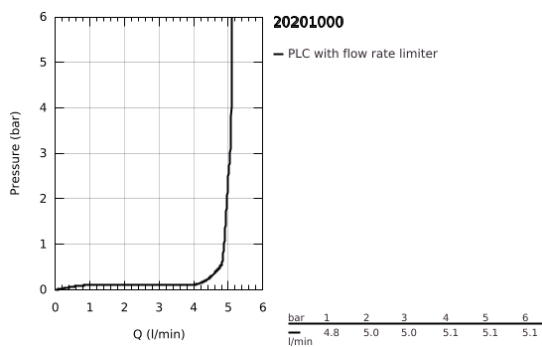

20 201 000 **UNIVERSAL PILLAR TAP 1/2"**

PRODUCT DESCRIPTION

- Colour: chrome
- C-spout
- Flow-Stop mousseur
- ceramic headpart
- union nut 1/2"
- with 10.5 mm drilling
- GROHE LongLife finish
- GROHE EcoJoy - less water, perfect flow
- maximum flow rate (at 3 bar): 5 l/min
- projection 113 mm

20 201 000 UNIVERSAL PILLAR TAP 1/2"

SPARE PARTS, January 2010 – now

- 1: Handle (Spare part-nr. 48041000)
- 1.1: Mousseur (Spare part-nr. 13998000)
- 2: Headpart (Spare part-nr. 48042000)
- 3: Shank mounting kit (Spare part-nr. 45004000)
- 4: Coupling nut 1/2" x 14.5 mm (Spare part-nr. 1290200M)
- 4.1: Fibre seal dia. Ø18.5 x Ø12 x 2 (Spare part-nr. 0138900M)
- 5: Coupling nut 1/2" (Spare part-nr. 1290100M)
- 5.1: Fibre seal dia. Ø18.5 x Ø12 x 2 (Spare part-nr. 0138900M)