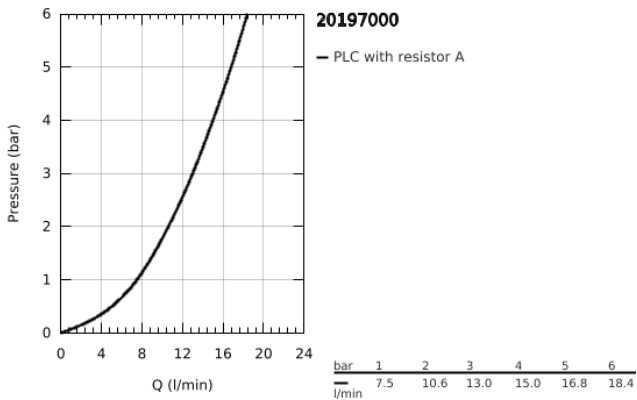

20 197 000 **BAUEDGE 3-HOLE BASIN MIXER 1/2"**

**PRODUCT DESCRIPTION**

- Colour: chrome
- ceramic headpart
- GROHE LongLife finish
- spout with mousseur
- pop-up waste set 1 1/4"
- flexible connection hoses

## 20 197 000 BAUEDGE 3-HOLE BASIN MIXER 1/2"