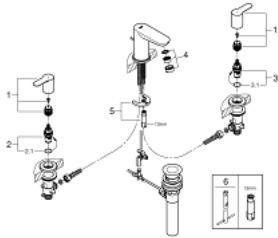

20 197 000 **BAUEDGE 3-HOLE BASIN MIXER 1/2"**

**PRODUCT DESCRIPTION**

- Colour: chrome
- ceramic headpart
- GROHE LongLife finish
- spout with mousseur
- pop-up waste set 1 1/4"
- flexible connection hoses

## 20 197 000 BAUEDGE 3-HOLE BASIN MIXER 1/2"

### SPARE PARTS, November 2019 – now

- 1: Handle pair (Spare part-nr. 48322000)
- 2: Ceramic headpart, 1/2" (Spare part-nr. 45882000)
- 2.1: O-ring Ø18,2 x Ø1,7 (Spare part-nr. 0392400M)
- 3: Ceramic headpart, 1/2" (Spare part-nr. 45883000)
- 3.1: O-ring Ø18,2 x Ø1,7 (Spare part-nr. 0392400M)
- 4: Mousseur (Spare part-nr. 13929000)
- 5: Shank mounting kit (Spare part-nr. 46671000)
- 6: Mounting wrench (Spare part-nr. 19017000)\*