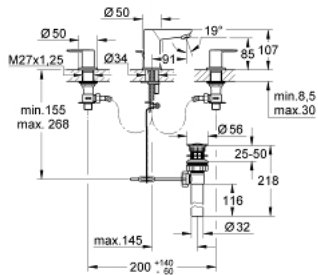

20 197 000 **BAUEDGE 3-HOLE BASIN MIXER 1/2"**

**PRODUCT DESCRIPTION**

- Colour: chrome
- ceramic headpart
- GROHE LongLife finish
- spout with mousseur
- pop-up waste set 1 1/4"
- flexible connection hoses

## 20 197 000 BAUEDGE 3-HOLE BASIN MIXER 1/2"

### SPARE PARTS, November 2019 – now

- 1: Handle pair (Spare part-nr. 48322000)
- 2: Ceramic headpart, 1/2" (Spare part-nr. 45882000)
- 2.1: O-ring Ø18,2 x Ø1,7 (Spare part-nr. 0392400M)
- 3: Ceramic headpart, 1/2" (Spare part-nr. 45883000)
- 3.1: O-ring Ø18,2 x Ø1,7 (Spare part-nr. 0392400M)
- 4: Mousseur (Spare part-nr. 13929000)
- 5: Shank mounting kit (Spare part-nr. 46671000)
- 6: Mounting wrench (Spare part-nr. 19017000)\*