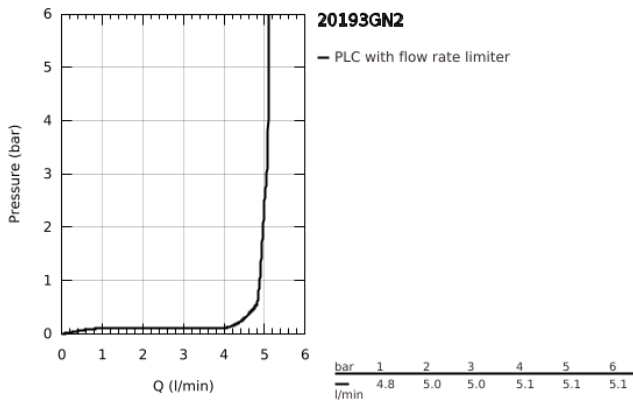

20 193 GN2 **ALLURE 3-HOLE BASIN MIXER 1/2"**
M-SIZE

PRODUCT DESCRIPTION

- Colour: brushed cool sunrise
- wall mounted
- with lever handles
- for use with rough-in set 29 025 002
- headparts 1/2" - 90°
- GROHE LongLife finish
- GROHE EcoJoy - less water, perfect flow
- maximum flow rate (at 3 bar): 5 l/min
- Precision Control with haptic click feedback (optional)
- GROHE AquaGuide adjustable slim air mousseur
- centre distance 200 mm
- projection 208 mm
- without roughing-in set 29 025 002 (please order separately)

20 193 GN2 **ALLURE 3-HOLE BASIN MIXER 1/2"**
M-SIZE

SPARE PARTS, May 2018 – now

1: Mousseur (Spare part-nr. 48449000)

2: Extension for spindle (Spare part-nr. 45988000)