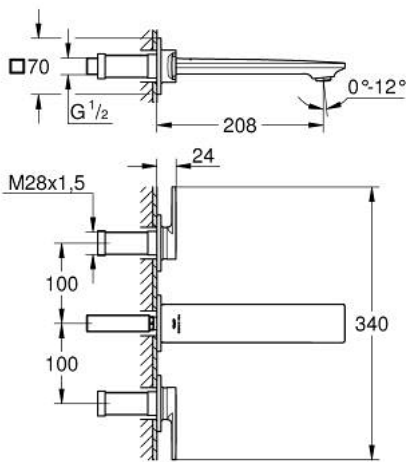

20 193 GN2 **ALLURE 3-HOLE BASIN MIXER 1/2"**
M-SIZE

PRODUCT DESCRIPTION

- Colour: brushed cool sunrise
- wall mounted
- with lever handles
- for use with rough-in set 29 025 002
- headparts 1/2" - 90°
- GROHE LongLife finish
- GROHE EcoJoy - less water, perfect flow
- maximum flow rate (at 3 bar): 5 l/min
- Precision Control with haptic click feedback (optional)
- GROHE AquaGuide adjustable slim air mousseur
- centre distance 200 mm
- projection 208 mm
- without roughing-in set 29 025 002 (please order separately)

20 193 GN2 **ALLURE 3-HOLE BASIN MIXER 1/2"**
M-SIZE

SPARE PARTS, May 2018 – now

1: Mousseur (Spare part-nr. 48449000)

2: Extension for spindle (Spare part-nr. 45988000)