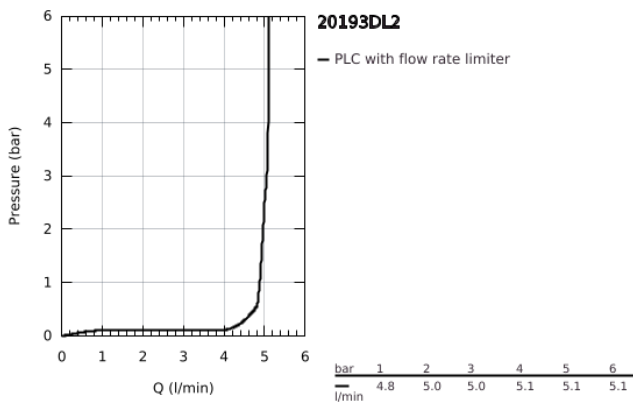

20 193 DL2 **ALLURE 3-HOLE BASIN MIXER 1/2"**
M-SIZE

PRODUCT DESCRIPTION

- Colour: brushed warm sunset
- wall mounted
- with lever handles
- for use with rough-in set 29 025 002
- headparts 1/2" - 90°
- GROHE LongLife finish
- GROHE EcoJoy - less water, perfect flow
- maximum flow rate (at 3 bar): 5 l/min
- Precision Control with haptic click feedback (optional)
- GROHE AquaGuide adjustable slim air mousseur
- centre distance 200 mm
- projection 208 mm
- without roughing-in set 29 025 002 (please order separately)

20 193 DL2 **ALLURE 3-HOLE BASIN MIXER 1/2"**
M-SIZE

SPARE PARTS, May 2018 – now

1: Mousseur (Spare part-nr. 48449000)

2: Extension for spindle (Spare part-nr. 45988000)