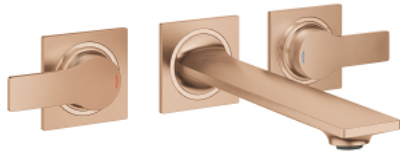

20 193 DL2 **ALLURE 3-HOLE BASIN MIXER 1/2"**
M-SIZE

PRODUCT DESCRIPTION

- Colour: brushed warm sunset
- wall mounted
- with lever handles
- for use with rough-in set 29 025 002
- headparts 1/2" - 90°
- GROHE LongLife finish
- GROHE EcoJoy - less water, perfect flow
- maximum flow rate (at 3 bar): 5 l/min
- Precision Control with haptic click feedback (optional)
- GROHE AquaGuide adjustable slim air mousseur
- centre distance 200 mm
- projection 208 mm
- without roughing-in set 29 025 002 (please order separately)

20 193 DL2 **ALLURE 3-HOLE BASIN MIXER 1/2"**
M-SIZE

SPARE PARTS, May 2018 – now

1: Mousseur (Spare part-nr. 48449000)

2: Extension for spindle (Spare part-nr. 45988000)