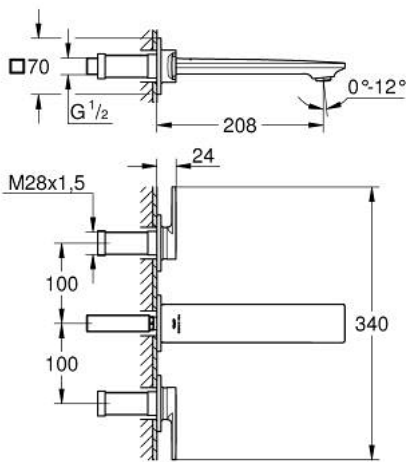

20 193 DL2 **ALLURE 3-HOLE BASIN MIXER 1/2"**
M-SIZE

PRODUCT DESCRIPTION

- Colour: brushed warm sunset
- wall mounted
- with lever handles
- for use with rough-in set 29 025 002
- headparts 1/2" - 90°
- GROHE LongLife finish
- GROHE EcoJoy - less water, perfect flow
- maximum flow rate (at 3 bar): 5 l/min
- Precision Control with haptic click feedback (optional)
- GROHE AquaGuide adjustable slim air mousseur
- centre distance 200 mm
- projection 208 mm
- without roughing-in set 29 025 002 (please order separately)

20 193 DL2 **ALLURE 3-HOLE BASIN MIXER 1/2"**
M-SIZE

SPARE PARTS, May 2018 – now

1: Mousseur (Spare part-nr. 48449000)

2: Extension for spindle (Spare part-nr. 45988000)