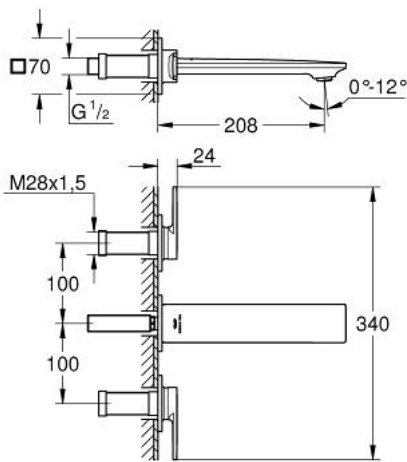

20 193 002 **ALLURE 3-HOLE BASIN MIXER 1/2"**
M-SIZE

PRODUCT DESCRIPTION

- Colour: chrome
- wall mounted
- with lever handles
- for use with rough-in set 29 025 002
- headparts 1/2" - 90°
- GROHE LongLife finish
- GROHE EcoJoy - less water, perfect flow
- maximum flow rate (at 3 bar): 5 l/min
- Precision Control with haptic click feedback (optional)
- GROHE AquaGuide adjustable slim air mousseur
- centre distance 200 mm
- projection 208 mm
- without roughing-in set 29 025 002 (please order separately)

20 193 002 **ALLURE 3-HOLE BASIN MIXER 1/2"**
M-SIZE

SPARE PARTS, May 2018 – now

1: Mousseur (Spare part-nr. 48449000)

2: Extension for spindle (Spare part-nr. 45988000)