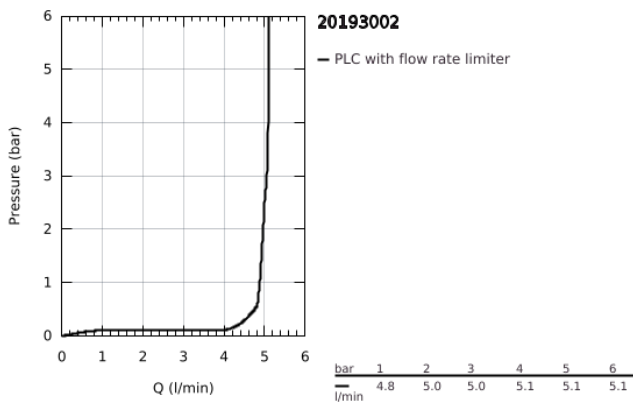

20 193 002 **ALLURE 3-HOLE BASIN MIXER 1/2"**
M-SIZE

PRODUCT DESCRIPTION

- Colour: chrome
- wall mounted
- with lever handles
- for use with rough-in set 29 025 002
- headparts 1/2" - 90°
- GROHE LongLife finish
- GROHE EcoJoy - less water, perfect flow
- maximum flow rate (at 3 bar): 5 l/min
- Precision Control with haptic click feedback (optional)
- GROHE AquaGuide adjustable slim air mousseur
- centre distance 200 mm
- projection 208 mm
- without roughing-in set 29 025 002 (please order separately)

20 193 002 **ALLURE 3-HOLE BASIN MIXER 1/2"**
M-SIZE

SPARE PARTS, May 2018 – now

1: Mousseur (Spare part-nr. 48449000)

2: Extension for spindle (Spare part-nr. 45988000)