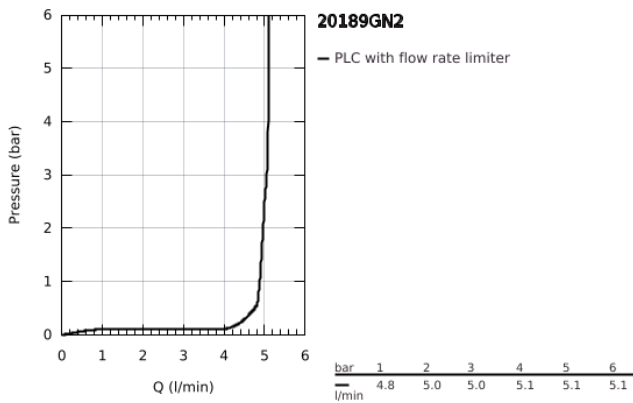

20 189 GN2 **ALLURE 3-HOLE BASIN MIXER 1/2"**
S-SIZE

PRODUCT DESCRIPTION

- Colour: brushed cool sunrise
- wall mounted
- with lever handles
- for use with rough-in set 29 025 002
- headparts 1/2" - 90°
- GROHE LongLife finish
- GROHE EcoJoy - less water, perfect flow
- maximum flow rate (at 3 bar): 5 l/min
- Precision Control with haptic click feedback (optional)
- GROHE AquaGuide adjustable slim air mousseur
- centre distance 200 mm
- projection 150 mm
- without roughing-in set 29 025 002 (please order separately)

20 189 GN2 **ALLURE 3-HOLE BASIN MIXER 1/2"**
S-SIZE

SPARE PARTS, May 2018 – now

1: Mousseur (Spare part-nr. 48449000)

2: Extension for spindle (Spare part-nr. 45988000)