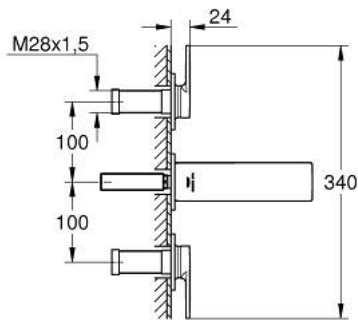

20 189 GN2 **ALLURE 3-HOLE BASIN MIXER 1/2"**
S-SIZE

PRODUCT DESCRIPTION

- Colour: brushed cool sunrise
- wall mounted
- with lever handles
- for use with rough-in set 29 025 002
- headparts 1/2" - 90°
- GROHE LongLife finish
- GROHE EcoJoy - less water, perfect flow
- maximum flow rate (at 3 bar): 5 l/min
- Precision Control with haptic click feedback (optional)
- GROHE AquaGuide adjustable slim air mousseur
- centre distance 200 mm
- projection 150 mm
- without roughing-in set 29 025 002 (please order separately)

20 189 GN2 **ALLURE 3-HOLE BASIN MIXER 1/2"**
S-SIZE

SPARE PARTS, May 2018 – now

1: Mousseur (Spare part-nr. 48449000)

2: Extension for spindle (Spare part-nr. 45988000)