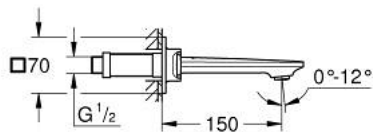

20 189 GN2 **ALLURE 3-HOLE BASIN MIXER 1/2"**
S-SIZE

PRODUCT DESCRIPTION

- Colour: brushed cool sunrise
- wall mounted
- with lever handles
- for use with rough-in set 29 025 002
- headparts 1/2" - 90°
- GROHE LongLife finish
- GROHE EcoJoy - less water, perfect flow
- maximum flow rate (at 3 bar): 5 l/min
- Precision Control with haptic click feedback (optional)
- GROHE AquaGuide adjustable slim air mousseur
- centre distance 200 mm
- projection 150 mm
- without roughing-in set 29 025 002 (please order separately)

20 189 GN2 **ALLURE 3-HOLE BASIN MIXER 1/2"**
S-SIZE

SPARE PARTS, May 2018 – now

1: Mousseur (Spare part-nr. 48449000)

2: Extension for spindle (Spare part-nr. 45988000)