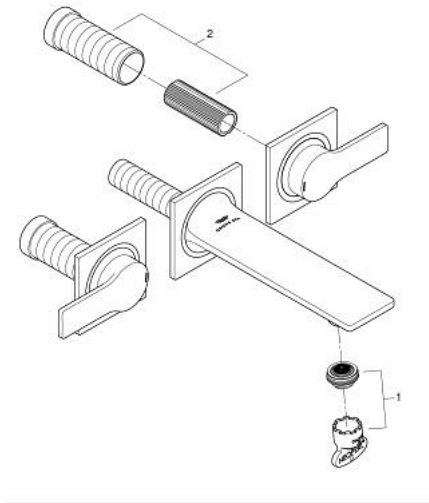

20 189 GN2 **ALLURE 3-HOLE BASIN MIXER 1/2"**
S-SIZE

PRODUCT DESCRIPTION

- Colour: brushed cool sunrise
- wall mounted
- with lever handles
- for use with rough-in set 29 025 002
- headparts 1/2" - 90°
- GROHE LongLife finish
- GROHE EcoJoy - less water, perfect flow
- maximum flow rate (at 3 bar): 5 l/min
- Precision Control with haptic click feedback (optional)
- GROHE AquaGuide adjustable slim air mousseur
- centre distance 200 mm
- projection 150 mm
- without roughing-in set 29 025 002 (please order separately)

20 189 GN2 **ALLURE 3-HOLE BASIN MIXER 1/2"**
S-SIZE

SPARE PARTS, May 2018 – now

1: Mousseur (Spare part-nr. 48449000)

2: Extension for spindle (Spare part-nr. 45988000)